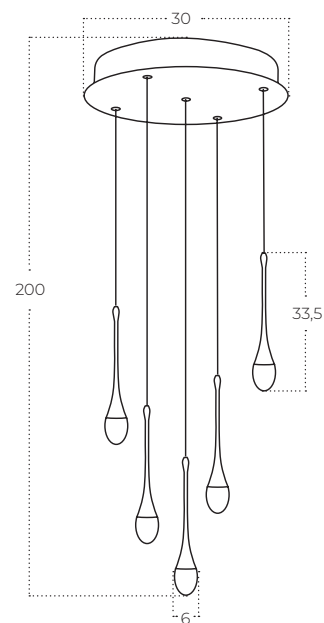

DALMA 5

Dalma 5 Round BK
AZ6007

Dalma 5 Round GO
AZ6008

Technical information

Code	AZ6007	AZ6008
Color	● sand black / clear	● electric plating gold / clear
Material	mirror stainless steel / acryl	mirror stainless steel / acryl
Light source	5 x LED integrated	5 x LED integrated
Power	28W	28W
Kelvins	3000K	3000K
Lumens	2240lm	2240lm