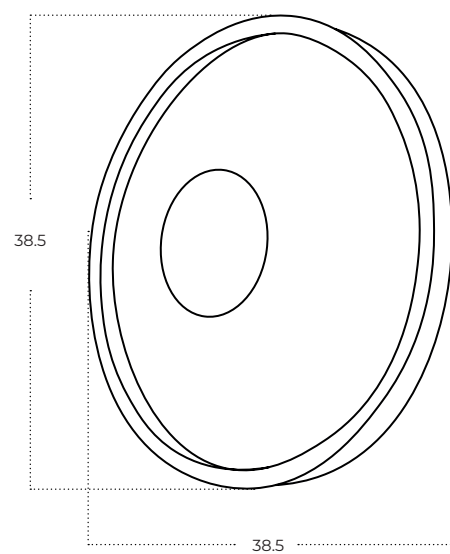

OWLEN

Owlen BK
AZ5617

Technical information

Code	AZ5617
Color	● black / iron green
Material	iron / acrylic / stone
Light source	1 x LED integrated
Power	SIDE 20W + FRONT 12W CE DRIVER
Kelvins	3100K
Lumens	4379lm