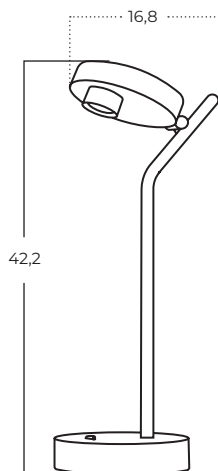

ISEO

Iseo Pendant BK
AZ5634

Technical information

Code	AZ5633
Color	● sand black
Material	metal
Light source	1 x LED integrated
Power	9W
Kelvins	3000K
Lumens	512lm

Code	AZ5634
Color	● sand black
Material	metal
Light source	1 x LED integrated
Power	7W
Kelvins	3000K
Lumens	407lm

Code	AZ5635
Color	● sand black
Material	metal
Light source	1 x LED integrated
Power	3W
Kelvins	3000K
Lumens	158lm