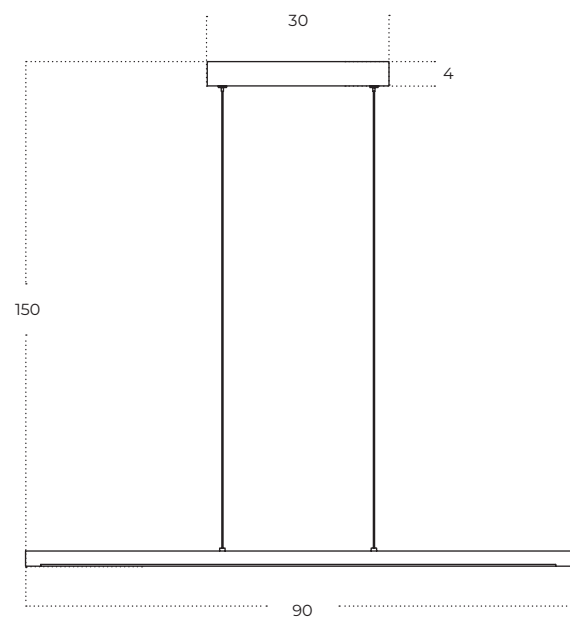

ALAMO Pendant 90 3-Step DIMM

Technical information

	AZ5764	AZ5765
Code	AZ5764	AZ5765
Color	● sand black	● anodized gold
Material	iron / aluminium / pvc	iron / aluminium / pvc
Light source	1 x LED integrated	1 x LED integrated
Power	16W	16W
Kelvins	3000K	3000K
Lumens	1280lm	1280lm
Others	Type of control: 3-STEP DIMMER	Type of control: 3-STEP DIMMER