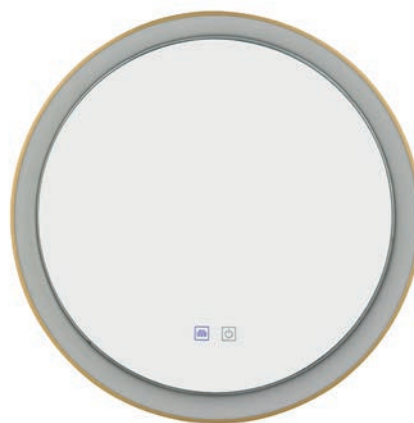

Sergio Mirror 60 HEATED CCT
Switch GO
AZ5820

Technical information

Code	AZ5819	AZ5820
Color	● sand black	● brushed gold
Material	iron / aluminium / mirror / pvc	iron / aluminium / mirror / pvc
Light source	1 x LED integrated	1 x LED integrated
Power	40W	40W
Kelvins	3000 / 4000K	3000 / 4000K
Lumens	3200lm	3200lm
Others	Type of control: CCT SWITCH + TOUCH DIMMER	Type of control: CCT SWITCH + TOUCH DIMMER