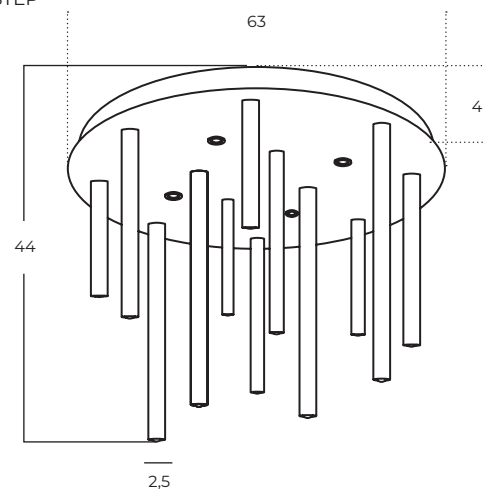

ILIOS 12 Top 3-Step DIMM

Ilios 5 Top 3-Step DIMM
BK
AZ5753

Ilios 5 Top 3-Step DIMM
WH
AZ5755

Ilios 5 Top 3-Step DIMM
GO
AZ5754

Technical information

Code	AZ5753	AZ5754	AZ5755
Color	● sand black	● brushed gold	○ sand white
Material	iron / aluminium / acryl	iron / aluminium / acryl	iron / aluminium / acryl
Light source	12 x LED integrated 4 x LED integrated	12 x LED integrated 4 x LED integrated	12 x LED integrated 4 x LED integrated
Power	64W	64W	64W
Kelvins	3000K	3000K	3000K
Lumens	5120lm	5120lm	5120lm
Others	Type of control: 3-STEP DIMMER	Type of control: 3-STEP DIMMER	Type of control: 3-STEP DIMMER