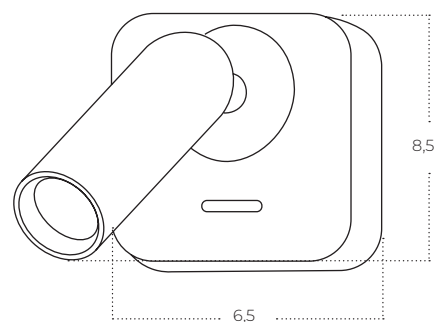

LUGANO SQUARE Wall

Lugano Squire Wall WH
AZ5654

Lugano Squire Wall BK
AZ5655

Technical information

Code	AZ5654	AZ5655
Color	○ sand white	● sand black
Material	metal	metal
Light source	1 x LED integrated	1 x LED integrated
Power	3W	3W
Kelvins	3000K	3000K
Lumens	206lm	203lm