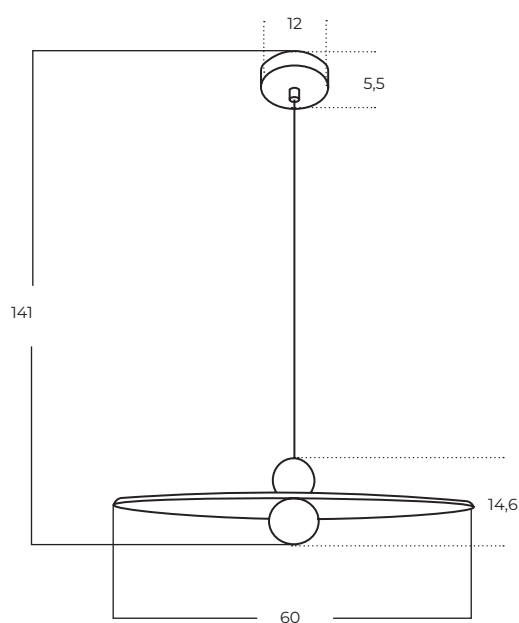

FREYA

Technical information

Code	AZ5907	AZ5906
Color	● beige	● orange
Material	pet felt / aluminium / glass	pet felt / aluminium / glass
Light source	1 x LED integrated	1 x LED integrated
Power	7W	7W
Kelvins	3000K	3000K
Lumens	350lm	350lm
Others	Type of control: TRIAC DIMMER	Type of control: TRIAC DIMMER