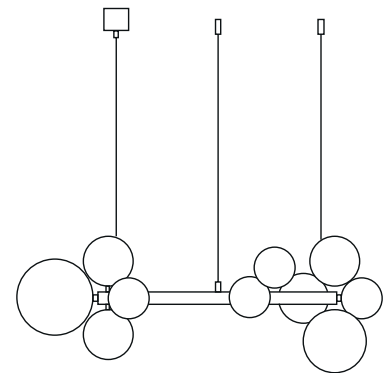

BUBBLES LAMPBODY ROUND 15 +GLASS SHADES SET 15