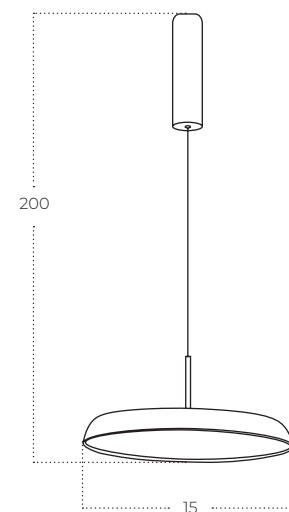

CLARA Pendant 15

Clara Pendant 15 WH
AZ5809

Clara Pendant 15 BK
AZ5807

Clara Pendant 15 CHABN
AZ5808

Technical information

	AZ5809	AZ5807	AZ5808
Code	AZ5809	AZ5807	AZ5808
Color	○ sand white	● sand black	● champagne ~ brown
Material	aluminium / pvc	aluminium / pvc	aluminium / pvc
Light source	1 x LED integrated	1 x LED integrated	1 x LED integrated
Power	12W	12W	12W
Kelvins	3000K	3000K	3000K
Lumens	960lm	960lm	960lm