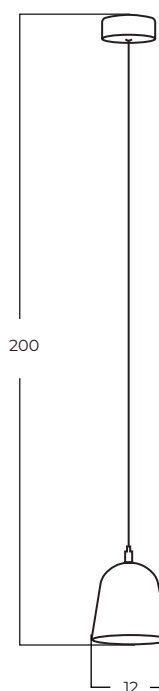

TRASIMENO

Trasimeno 95 BK
AZ5639

Trasimeno 120 BK
AZ5640

Trasimeno wall BK
AZ5641

Technical information

Code	AZ5639	AZ5640	AZ5641
Color	● black	● black	● black
Material	metal / glass	metal / glass	metal / glass
Light source	2 x LED G9 2 x LED intergrated 10W, 3000K, 1282 lm	3 x LED G9 2 x LED intergrated 10W, 3000K, 1281 lm	1 x LED G9 1 x LED intergrated 2,9W, 3000K, 192 lm
Others	Type of control: on/off switch	Type of control: on/off switch	Type of control: on/off switch

SPOLETO

Technical information

Code	AZ5642
Color	● black
Material	metal
Light source	6 x LED intergrated
Power	25W
Kelvins	3000K
Lumens	1397lm

CAPRI

Technical information

	Capri A WH	Capri A BK	Capri A GO
Code	AZ5645	AZ5646	AZ5647
Color	sand white	sand black	gold
Material	metal	metal	metal
Light source	1 x LED intergrated	1 x LED intergrated	1 x LED intergrated
Power	5W	5W	5W
Kelvins	3000K	3000K	3000K
Lumens	361lm	361lm	361lm