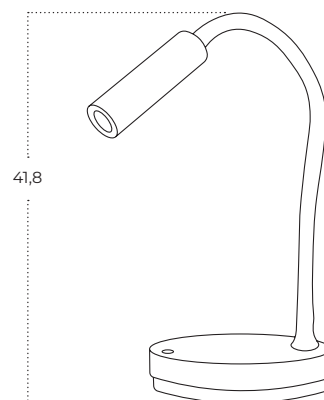

OLMO Table DIMM NFC Charger BK

Olmo Table DIMM NFC Charger BK
AZ5912

Technical information

Code	AZ5912
Color	● sand black
Material	aluminium / pvc / gum
Light source	1 x LED integrated
Power	3W
Others	Type of control: ON / OFF + LONG DIMM SWITCH + NFC CHARGER