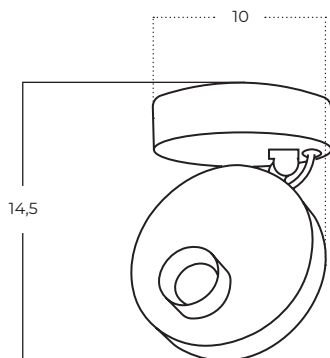

ISEO

Iseo Pendant BK
AZ5634

Technical information

Code	AZ5633
Color	● sand black
Material	metal
Light source	1 x LED integrated
Power	9W
Kelvins	3000K
Lumens	512lm

Code	AZ5634
Color	● sand black
Material	metal
Light source	1 x LED integrated
Power	7W
Kelvins	3000K
Lumens	407lm

Code	AZ5635
Color	● sand black
Material	metal
Light source	1 x LED integrated
Power	3W
Kelvins	3000K
Lumens	158lm