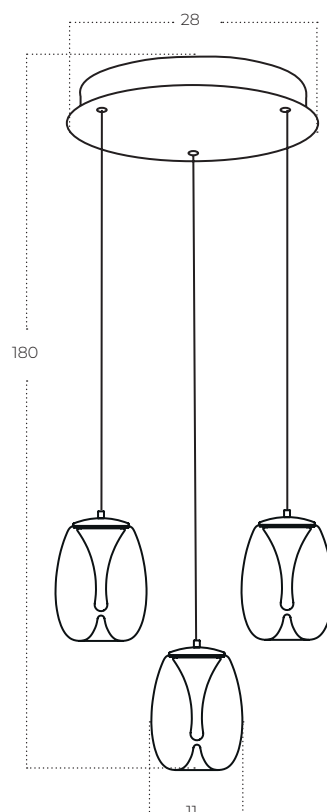

Pamela 11 Round 3 Smoky

Pamela 3 Round SMOKY
AZ6268

Technical information

Code	AZ6268
Color	● sand black / smoky
Material	aluminium / glass
Light source	3 x LED integrated
Power	15W

Pamela 11 Round 5 Smoky