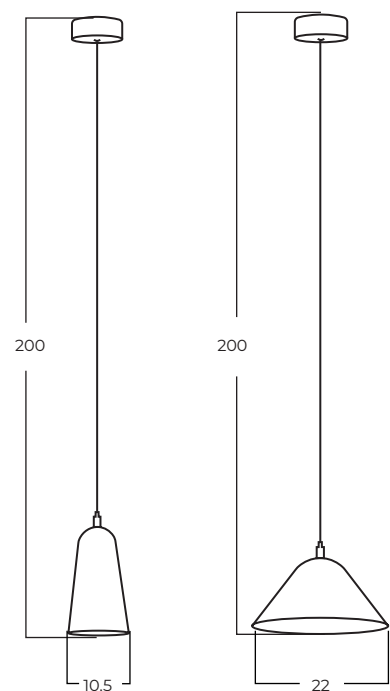

CAPRI

Technical information

	Capri B WH	Capri B BK	Capri B GO
Code	AZ5648	AZ5649	AZ5650
Color	○ sand white	● sand black	● gold
Material	metal	metal	metal
Light source	1 x LED intergrated	1 x LED intergrated	1 x LED intergrated
Power	5W	5W	5W
Kelvins	3000K	3000K	3000K
Lumens	36lm	36lm	36lm

	Capri C WH	Capri C BK	Capri C GO
Code	AZ5651	AZ5652	AZ5653
Color	○ sand white	● sand black	● gold
Material	metal	metal	metal
Light source	1 x LED intergrated	1 x LED intergrated	1 x LED intergrated
Power	5W	5W	5W
Kelvins	3000K	3000K	3000K
Lumens	36lm	36lm	36lm