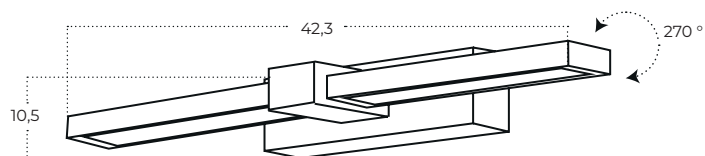

ARNO IP44 CCT Switch BK

Arno IP44 CCT Switch BK
AZ5887

Arno IP44 CCT Switch CH
AZ5888

Arno IP44 CCT Switch WH
AZ5889

Technical information

	AZ5887	AZ5888	AZ5889
Code	AZ5887	AZ5888	AZ5889
Color	● sand black	● chrome	○ sand white
Material	aluminium / pvc	aluminium / pvc	aluminium / pvc
Light source	2 x LED integrated	2 x LED integrated	2 x LED integrated
Power	12W	12W	12W
Others	Type of control: CCT SWITCH	Type of control: CCT SWITCH	Type of control: CCT SWITCH