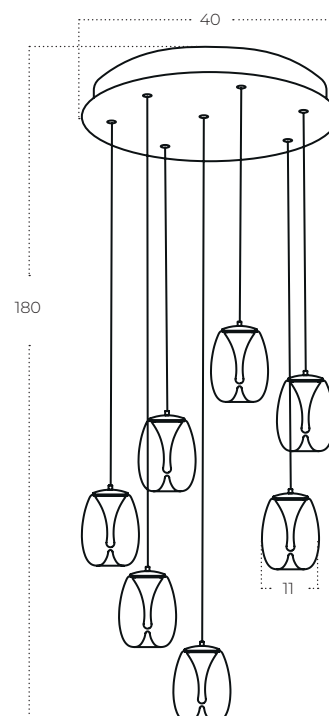

Pamela 11 Round 7 Smoky

Pamela 7 Round SMOKY
AZ6270

Technical information

Code	AZ6270
Color	● sand black / smoky
Material	aluminium / glass
Light source	7 x LED integrated
Power	35W