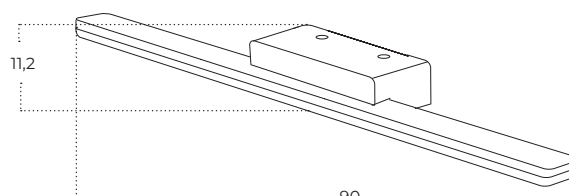

ARNO IP44 CCT Switch BK

Arno IP44 CCT Switch BK
AZ5887

Arno IP44 CCT Switch CH
AZ5888

Arno IP44 CCT Switch WH
AZ5889

Technical information

	AZ5887	AZ5888	AZ5889
Code	AZ5887	AZ5888	AZ5889
Color	● sand black	● chrome	○ sand white
Material	aluminium / pvc	aluminium / pvc	aluminium / pvc
Light source	2 x LED integrated	2 x LED integrated	2 x LED integrated
Power	12W	12W	12W
Others	Type of control: CCT SWITCH	Type of control: CCT SWITCH	Type of control: CCT SWITCH