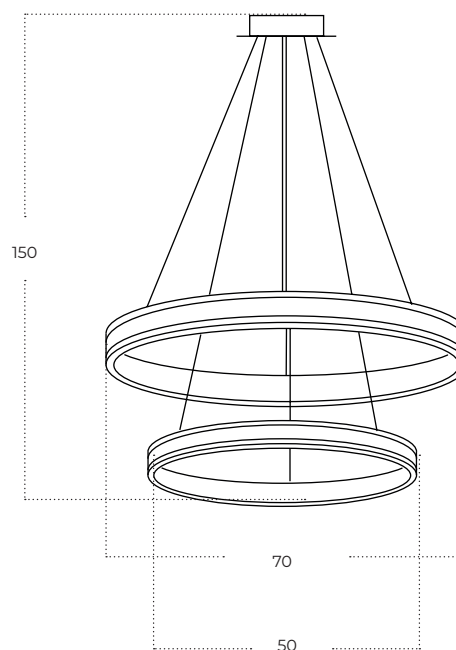

RIO

Rio 50+70 3-Step DIMM
BK/GO
AZ5779

Technical information

Code	AZ5779
Color	● sand black / gold
Material	iron / aluminium / leather / pvc
Light source	2 x LED integrated
Power	86W
Kelvins	3000K
Lumens	6880lm
Others	Type of control: 3-STEP TRIAC DIMMER