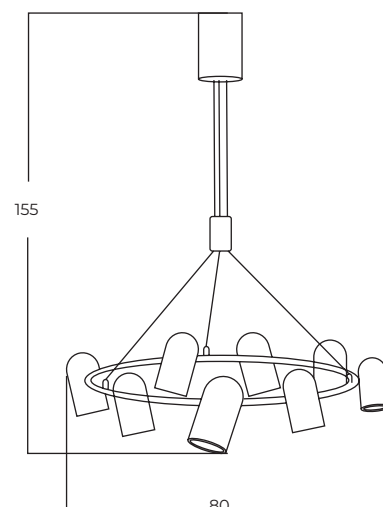

Technical information

Code	AZ5729	AZ5730	AZ5731	AZ5732
Color	● sand black / shiny gold	● sand black / sand black	● sand black / shiny gold	● sand black / sand black
Material	iron / aluminium	iron / aluminium	iron / aluminium	iron / aluminium
Light source	6 x GU10 (only LED)	6 x GU10 (only LED)	8 x GU10 (only LED)	8 x GU10 (only LED)
Power	max 30W	max 30W	max 40W	max 40W