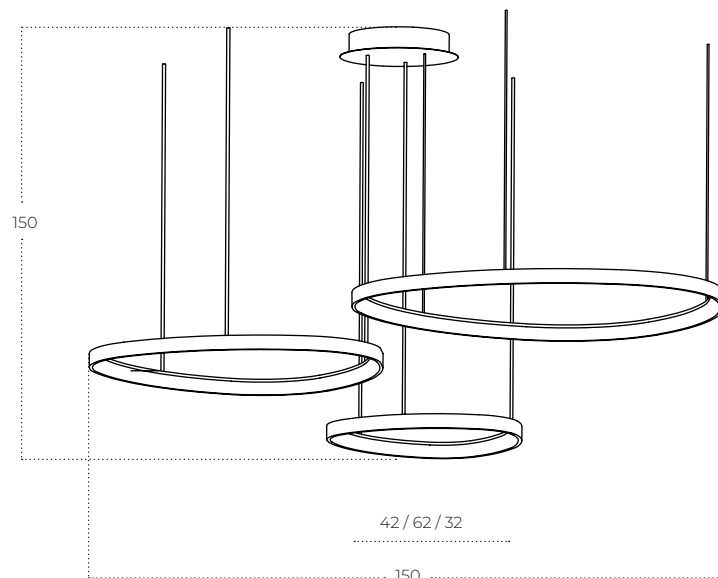

Technical information

Code	AZ5774
Color	● sand black
Material	iron / aluminium / pvc
Light source	3 x LED integrated
Power	170W
Kelvins	3000 / 3500 / 4000K
Lumens	13600lm
Others	Type of control: CCT SWITCH + 3-STEP DIMMER

Code	AZ5775
Color	● brushed gold
Material	iron / aluminium / pvc
Light source	3 x LED integrated
Power	170W
Kelvins	3000 / 3500 / 4000K
Lumens	13600lm
Others	Type of control: CCT SWITCH + 3-STEP DIMMER