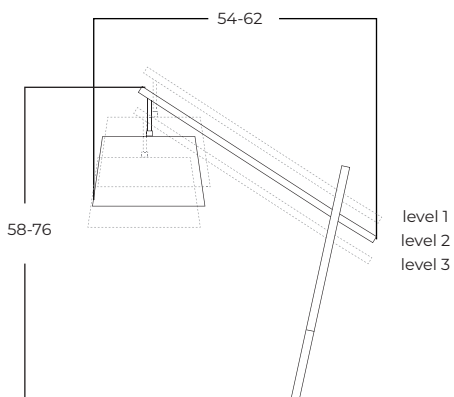

GARDA TABLE

Code AZ5644
Color ● sand black / black linen
Material wood / metal / fabric
Light source 1 x E27