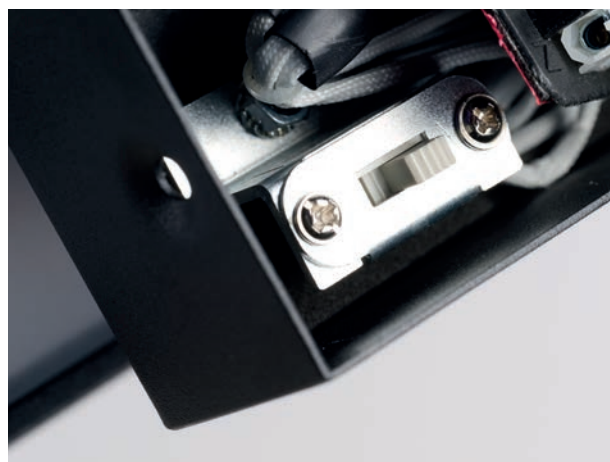

ARNO IP44 CCT Switch BK

Arno IP44 CCT Switch BK
AZ5887

Arno IP44 CCT Switch CH
AZ5888

Arno IP44 CCT Switch WH
AZ5889

Technical information

	AZ5887	AZ5888	AZ5889
Code	AZ5887	AZ5888	AZ5889
Color	● sand black	● chrome	○ sand white
Material	aluminium / pvc	aluminium / pvc	aluminium / pvc
Light source	2 x LED integrated	2 x LED integrated	2 x LED integrated
Power	12W	12W	12W
Others	Type of control: CCT SWITCH	Type of control: CCT SWITCH	Type of control: CCT SWITCH