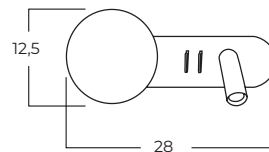

TRASIMENO

Trasimeno 95 BK
AZ5639

Trasimeno 120 BK
AZ5640

Trasimeno wall BK
AZ5641

Technical information

Code	AZ5639	AZ5640	AZ5641
Color	● black	● black	● black
Material	metal / glass	metal / glass	metal / glass
Light source	2 x LED G9 2 x LED intergrated 10W, 3000K, 1282 lm	3 x LED G9 2 x LED intergrated 10W, 3000K, 1281 lm	1 x LED G9 1 x LED intergrated 2,9W, 3000K, 192 lm
Others	Type of control: on/off switch	Type of control: on/off switch	Type of control: on/off switch