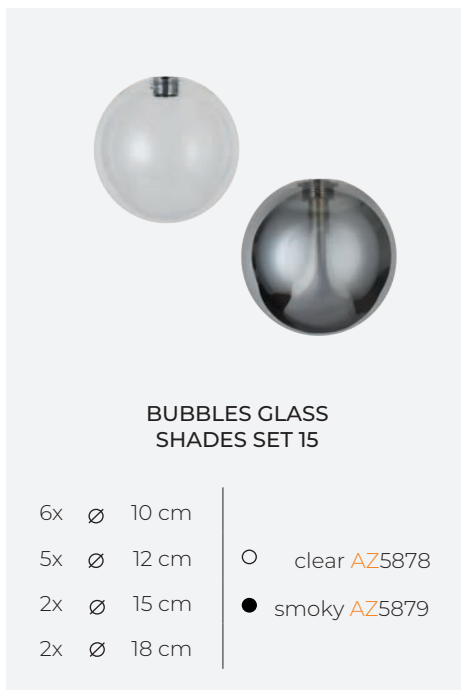

BUBBLES LAMPBODY 1 + GLASS
SHADE

BUBBLES GLASS SHADE
SMOKY

- ∅ 12 cm | AZ5956
- ∅ 15 cm | AZ5885
- ∅ 18 cm | AZ5959

BUBBLES 1 EXAMPLE SETS

AZ5918 + AZ5955

AZ5918 + AZ5884

AZ5918 + AZ5958

AZ5953 + AZ5956

AZ5953 + AZ5885

AZ5953 + AZ5959

AZ5953 + AZ5955

AZ5953 + AZ5884

AZ5953 + AZ5958

BUBBLES

BUBBLES LAMPBODY

BUBBLES LAMPBODY ROUND 10

- black | AZ5869
- gold | AZ5871
- white | AZ5870

BUBBLES SHADES

BUBBLES GLASS SHADES SET 10

- 3x ∅ 10 cm
- 3x ∅ 12 cm
- 2x ∅ 15 cm
- 2x ∅ 18 cm
- clear AZ5872
- smoky AZ5873

BUBBLES LAMPBODY + SHADE

BUBBLES LAMPBODY ROUND 10 +GLASS SHADES SET 10

BUBBLES LAMPBODY ROUND 15

- black | AZ5875
- gold | AZ5877
- white | AZ5876

BUBBLES GLASS SHADES SET 15

- 6x ∅ 10 cm
- 5x ∅ 12 cm
- 2x ∅ 15 cm
- 2x ∅ 18 cm
- clear AZ5878
- smoky AZ5879

BUBBLES LAMPBODY ROUND 15 +GLASS SHADES SET 15