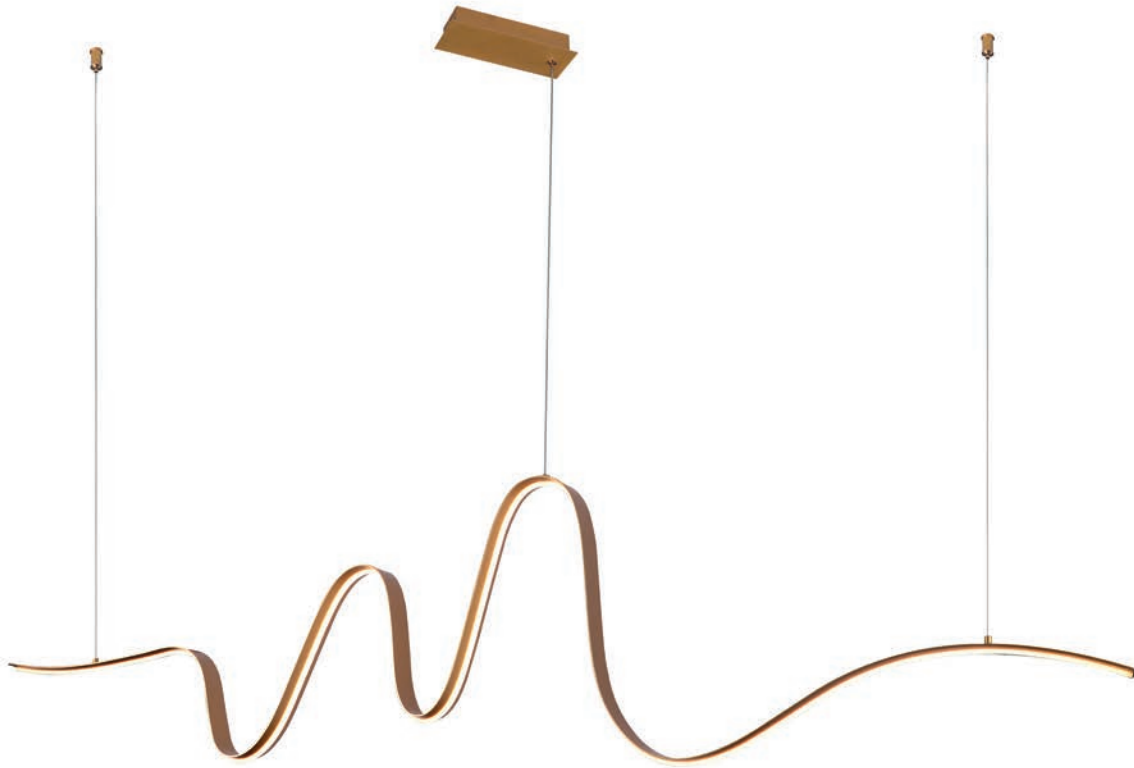

SIROCCO 3-Step DIMM

Sirocco 3-Step DIMM GO
AZ5781