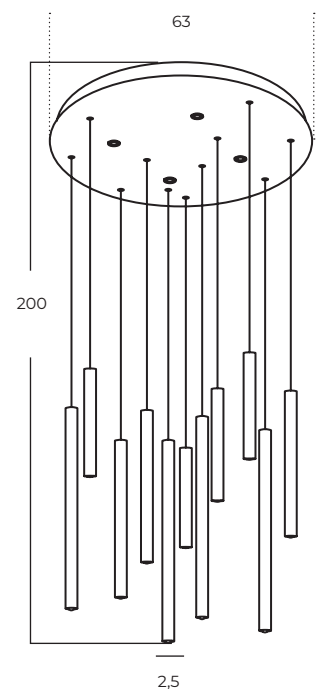

ILIOS 12 Pendant 3-Step DIMM

Technical information

Code	AZ5744	AZ5745	AZ5746
Color	● sand black	● brushed gold	○ sand white
Material	iron / aluminium / acryl	iron / aluminium / acryl	iron / aluminium / acryl
Light source	12 x LED integrated 4 x LED integrated	12 x LED integrated 4 x LED integrated	12 x LED integrated 4 x LED integrated
Power	64W	64W	64W
Kelvins	3000K	3000K	3000K
Lumens	5120lm	5120lm	5120lm
Others	Type of control: 3-STEP DIMMER	Type of control: 3-STEP DIMMER	Type of control: 3-STEP DIMMER