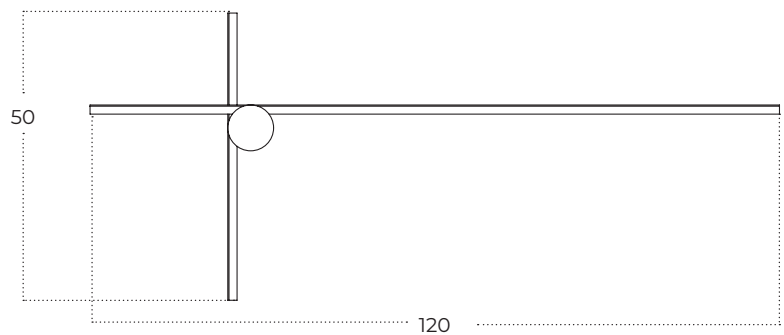

FRANK A

Frank A 3000K BK
AZ5758

Frank A 3000K WH
AZ5759

Technical information

	AZ5758	AZ5759
Code	AZ5758	AZ5759
Color	● sand black	○ sand white
Material	iron / aluminium / pvc	iron / aluminium / pvc
Light source	2 x LED integrated	2 x LED integrated
Power	20W	20W
Kelvins	3000K	3000K
Lumens	1600lm	1600lm