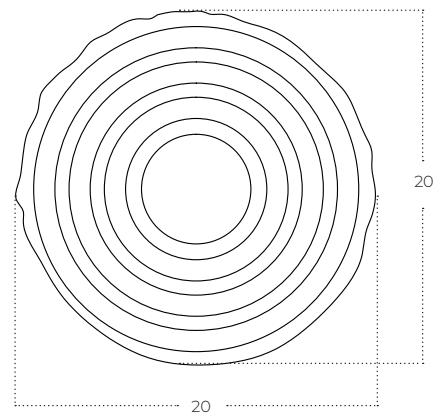

NESTOR Top 20

Nestor Top 20 BRASS
AZ5828

Technical information

Code	AZ5828	AZ5829
Color	● electric plating brass	● sand black
Material	iron / glass	iron / glass
Light source	1 x LED integrated	1 x LED integrated
Power	6W	6W
Kelvins	3000K	3000K
Lumens	480lm	480lm