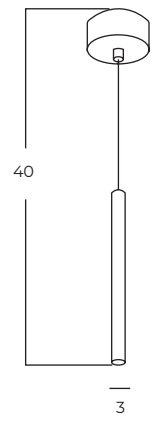

Technical information

	AZ6260	AZ6262	AZ6264	AZ6310
Code	AZ6260	AZ6262	AZ6264	AZ6310
Color	● sand black	○ sand white	● sand black	○ sand white
Material	aluminium	aluminium	aluminium	aluminium
Light source	1 x LED integrated	1 x LED integrated	1 x LED integrated	1 x LED integrated
Power	8W	8W	8W	8W
Kelvins	3000K	3000K	3000K	3000K
Lumens	439lm	444lm	439lm	444lm