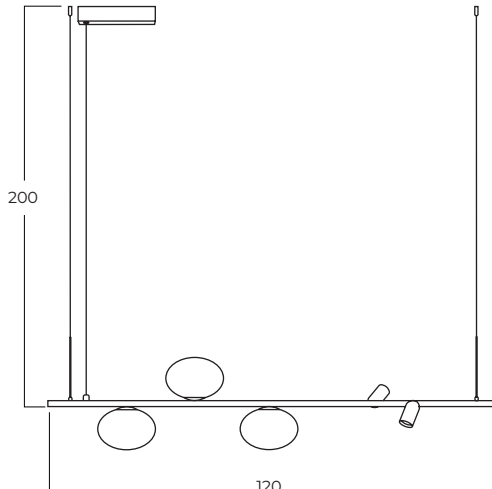

TRASIMENO

Trasimeno 95 BK
AZ5639

Trasimeno 120 BK
AZ5640

Trasimeno wall BK
AZ5641

Technical information

Code	AZ5639	AZ5640	AZ5641
Color	● black	● black	● black
Material	metal / glass	metal / glass	metal / glass
Light source	2 x LED G9 2 x LED intergrated 10W, 3000K, 1282 lm	3 x LED G9 2 x LED intergrated 10W, 3000K, 1281 lm	1 x LED G9 1 x LED intergrated 2,9W, 3000K, 192 lm
Others	Type of control: on/off switch	Type of control: on/off switch	Type of control: on/off switch