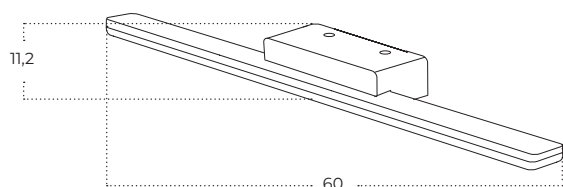

ARNO IP44 CCT Switch BK

Arno IP44 CCT Switch BK
AZ5887

Arno IP44 CCT Switch CH
AZ5888

Arno IP44 CCT Switch WH
AZ5889

Technical information

	AZ5887	AZ5888	AZ5889
Code	AZ5887	AZ5888	AZ5889
Color	● sand black	● chrome	○ sand white
Material	aluminium / pvc	aluminium / pvc	aluminium / pvc
Light source	2 x LED integrated	2 x LED integrated	2 x LED integrated
Power	12W	12W	12W
Others	Type of control: CCT SWITCH	Type of control: CCT SWITCH	Type of control: CCT SWITCH