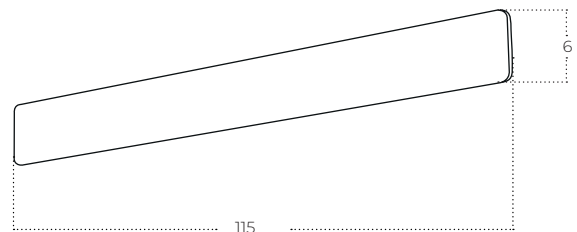

Basento 115 CCT Switch WH
AZ5892

Technical information

Code	AZ5890	AZ5891	AZ5892
Color	○ sand white	○ sand white	○ sand white
Material	aluminium	aluminium	aluminium
Light source	2 x LED integrated	2 x LED integrated	2 x LED integrated
Power	20W	30W	40W
Kelvins	3000 / 4000K	3000 / 4000K	3000 / 4000K
Lumens	1600lm	2400lm	3200lm
Others	Type of control: CCT SWITCH	Type of control: CCT SWITCH	Type of control: CCT SWITCH