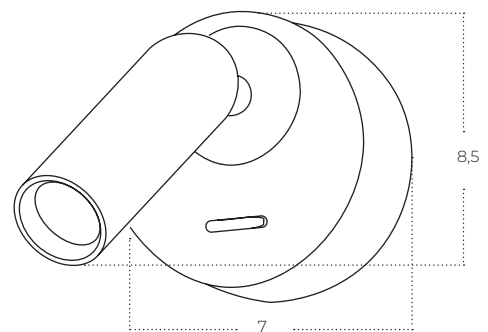

LUGANO ROUND Wall

Lugano Round Wall WH
AZ5627

Lugano Round Wall BK
AZ5628

Technical information

Code	AZ5627	AZ5628
Color	○ sand white	● sand black
Material	metal	metal
Light source	1 x LED integrated	1 x LED integrated
Power	3W	3W
Kelvins	3000K	3000K
Lumens	213lm	205lm