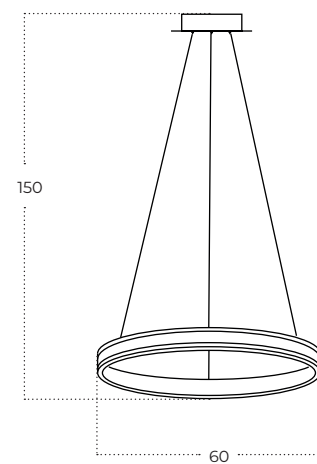

RIO

Rio 60 3-Step DIMM Bk
AZ5777

Technical information

Code	AZ5777
Color	● sand black / gold
Material	iron / aluminium / leather / pvc
Light source	1 x LED integrated
Power	43W
Kelvins	3000K
Lumens	3440lm
Others	Type of control: 3-STEP TRIAC DIMMER