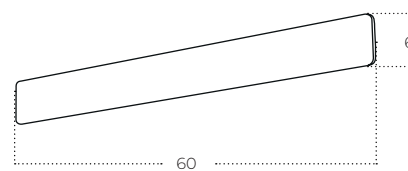

BASENTO CCT Switch

Basento 60 CCT Switch BK
AZ5893

Basento 90 CCT Switch BK
AZ5894

Basento 115 CCT Switch BK
AZ5895

Technical information

Code	AZ5893	AZ5894	AZ5895
Color	● sand black	● sand black	● sand black
Material	aluminium	aluminium	aluminium
Light source	2 x LED integrated	2 x LED integrated	2 x LED integrated
Power	20W	30W	40W
Kelvins	3000 / 4000K	3000 / 4000K	3000 / 4000K
Lumens	1600lm	2400lm	3200lm
Others	Type of control: CCT SWITCH	Type of control: CCT SWITCH	Type of control: CCT SWITCH