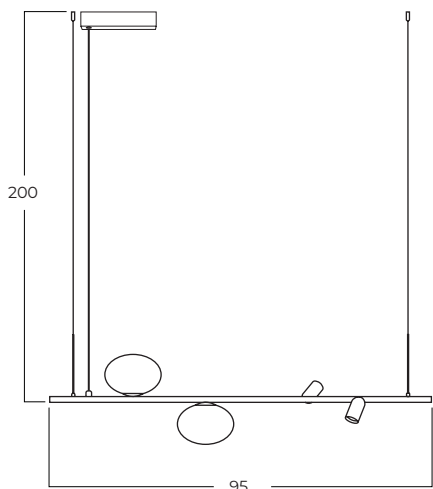

TRASIMENO

Trasimeno 95 BK
AZ5639

Trasimeno 120 BK
AZ5640

Trasimeno wall BK
AZ5641

Technical information

Code	AZ5639	AZ5640	AZ5641
Color	● black	● black	● black
Material	metal / glass	metal / glass	metal / glass
Light source	2 x LED G9 2 x LED intergrated 10W, 3000K, 1282 lm	3 x LED G9 2 x LED intergrated 10W, 3000K, 1281 lm	1 x LED G9 1 x LED intergrated 2,9W, 3000K, 192 lm
Others	Type of control: on/off switch	Type of control: on/off switch	Type of control: on/off switch