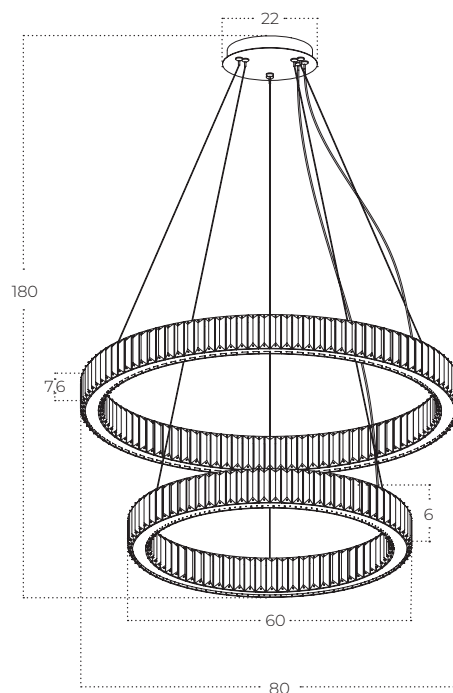

SPARK Pendant 60+80 DIMM

Spark Pendant 60+80 DIMM GO
AZ5792

Spark Pendant 60+80 DIMM CH
AZ5793

Technical information

Code	AZ5792	AZ5793
Color	● gold	○ chrome
Material	iron / glass	iron / glass
Light source	2 x LED integrated	2 x LED integrated
Power	120W	120W
Kelvins	3000K	3000K
Lumens	6160lm	6160lm
Others	Type of control: TRIAC DIMMER	Type of control: TRIAC DIMMER