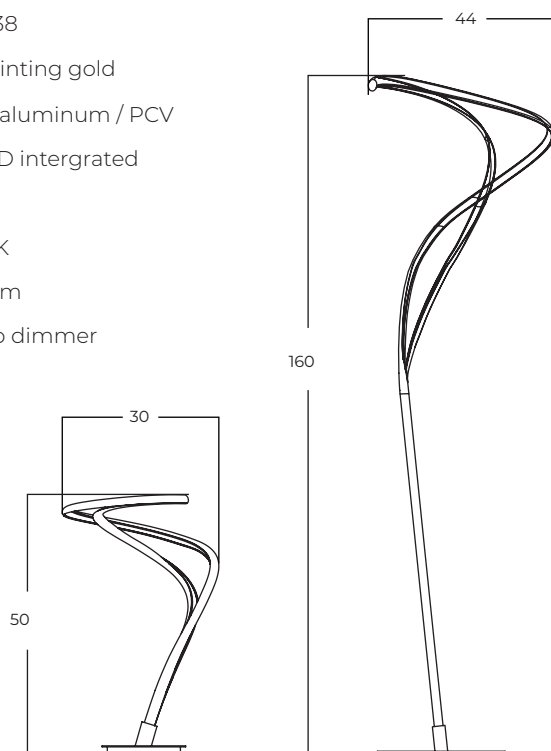

TWIST

Twist Pendant 3-STEP DIMM GO
AZ5734

Twist Floor 3-STEP DIMM GO
AZ5738

Twist Table 3-STEP DIMM GO
AZ5736

Technical information

	Twist Pendant BK	Twist Table BK	Twist Floor BK
Code	AZ5734	AZ5736	AZ5738
Color	● painting gold	● painting gold	● painting gold
Material	iron / aluminum / PCV	iron / aluminum / PCV	iron / aluminum / PCV
Light source	1 x LED intergrated	1 x LED intergrated	1 x LED intergrated
Power	60W	18W	30W
Kelvins	3000K	3000K	3000K
Lumens	4800lm	1440lm	2400lm
Others	3-step dimmer	3-step dimmer	3-step dimmer