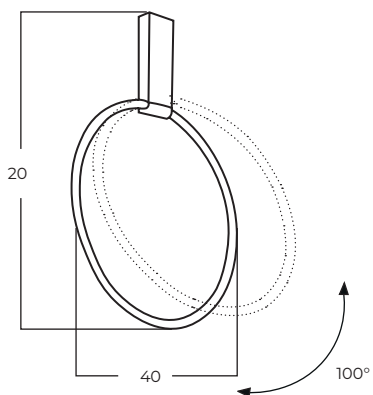

VINCENT

Vincent 40 BK
AZ6200

Vincent 40 GO
AZ6202

Vincent 60 BK
AZ6201

Vincent 60 GO
AZ6203

Technical information

Code	AZ6200	AZ6201	AZ6202	AZ6203
Color	● sand black	● sand black	● gold	● gold
Material	steel / aluminium	steel / aluminium	steel / aluminium	steel / aluminium
Light source	1 x LED integrated	1 x LED integrated	1 x LED integrated	1 x LED integrated
Power	32W	48W	30W	35W
Kelvins	3000 / 4000 / 6000K	3000 / 4000 / 6000K	3000 / 4000 / 6000K	3000 / 4000 / 6000K
Lumens	2560lm	3840lm	2400lm	2800lm