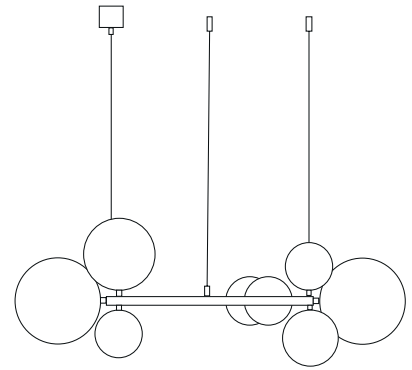

- black | AZ5869
- gold | AZ5871
- white | AZ5870

BUBBLES SHADES

BUBBLES GLASS SHADES SET 10

- 3x ∅ 10 cm
- 3x ∅ 12 cm
- 2x ∅ 15 cm
- 2x ∅ 18 cm
- clear AZ5872
- smoky AZ5873

BUBBLES LAMPBODY + SHADE

BUBBLES LAMPBODY ROUND 10 +GLASS SHADES SET 10