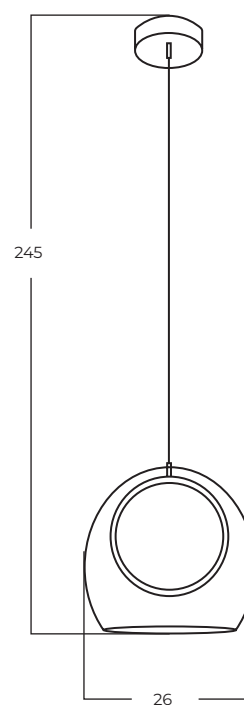

Technical information

Code	AZ6195
Color	● sand black / clear
Material	metal / glass
Light source	1 x LED integrated
Power	8W
Kelvins	3000K
Lumens	640lm

Code	AZ6196
Color	● black chrome / smoky
Material	metal / glass
Light source	1 x LED integrated
Power	8W
Kelvins	3000K
Lumens	640lm

Code	AZ6197
Color	● bronze / amber
Material	metal / glass
Light source	1 x LED integrated
Power	8W
Kelvins	3000K
Lumens	640lm