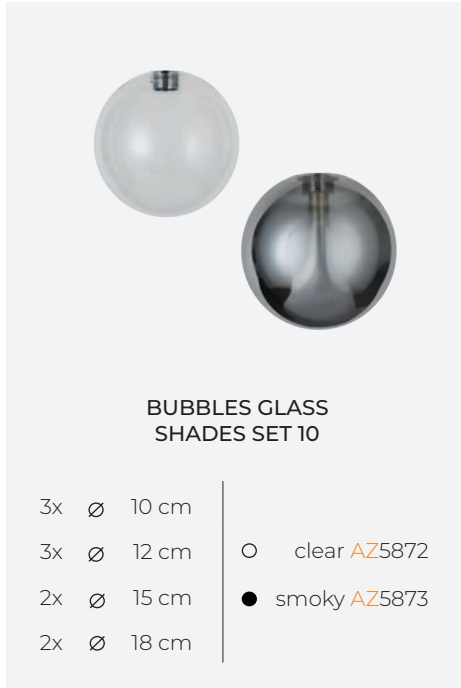

- black | AZ5869
- gold | AZ5871
- white | AZ5870

BUBBLES SHADES

BUBBLES GLASS SHADES SET 10

- 3x ∅ 10 cm
- 3x ∅ 12 cm
- 2x ∅ 15 cm
- 2x ∅ 18 cm
- clear AZ5872
- smoky AZ5873

BUBBLES LAMPBODY + SHADE

BUBBLES LAMPBODY ROUND 10 +GLASS SHADES SET 10

BUBBLES LAMPBODY ROUND 15

- black | AZ5875
- gold | AZ5877
- white | AZ5876

BUBBLES GLASS SHADES SET 15

- 6x ∅ 10 cm
- 5x ∅ 12 cm
- 2x ∅ 15 cm
- 2x ∅ 18 cm
- clear AZ5878
- smoky AZ5879

BUBBLES LAMPBODY ROUND 15 +GLASS SHADES SET 15

BUBBLES 10 EXAMPLE SETS

AZ5871 + AZ5872

AZ5869 + AZ5873

BUBBLES 15 EXAMPLE SET

AZ5953 + AZ5955

BUBBLES

BUBBLES LAMPBODY

BUBBLES LAMPBODY LINE 10

- black | AZ5866
- gold | AZ5868
- white | AZ5867

BUBBLES SHADES

BUBBLES GLASS SHADES SET 10

- 3x ∅ 10 cm
- 3x ∅ 12 cm
- 2x ∅ 15 cm
- 2x ∅ 18 cm
- clear AZ5872
- smoky AZ5873

BUBBLES LAMPBODY + SHADE

BUBBLES LAMPBODY LINE 10 + GLASS SHADES SET 10