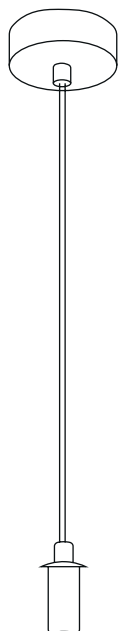

SPOLETO

Technical information

Code	AZ5642
Color	● black
Material	metal
Light source	6 x LED intergrated
Power	25W
Kelvins	3000K
Lumens	1397lm

CAPRI

Technical information

	Capri A WH	Capri A BK	Capri A GO
Code	AZ5645	AZ5646	AZ5647
Color	sand white	sand black	gold
Material	metal	metal	metal
Light source	1 x LED intergrated	1 x LED intergrated	1 x LED intergrated
Power	5W	5W	5W
Kelvins	3000K	3000K	3000K
Lumens	361lm	361lm	361lm

CAPRI

Technical information

	Capri B WH	Capri B BK	Capri B GO
Code	AZ5648	AZ5649	AZ5650
Color	○ sand white	● sand black	● gold
Material	metal	metal	metal
Light source	1 x LED intergrated	1 x LED intergrated	1 x LED intergrated
Power	5W	5W	5W
Kelvins	3000K	3000K	3000K
Lumens	36lm	36lm	36lm

	Capri C WH	Capri C BK	Capri C GO
Code	AZ5651	AZ5652	AZ5653
Color	○ sand white	● sand black	● gold
Material	metal	metal	metal
Light source	1 x LED intergrated	1 x LED intergrated	1 x LED intergrated
Power	5W	5W	5W
Kelvins	3000K	3000K	3000K
Lumens	36lm	36lm	36lm

BUBBLES 1

BUBBLES
LAMPBODY

BUBBLES LAMPBODY 1

- black | AZ5918
- gold | AZ5854
- white | AZ5953

BUBBLES
SHADES

BUBBLES GLASS SHADE
CLEAR

- ∅ 12 cm | AZ5955
- ∅ 15 cm | AZ5884
- ∅ 18 cm | AZ5958

BUBBLES
LAMPBODY + SHADE