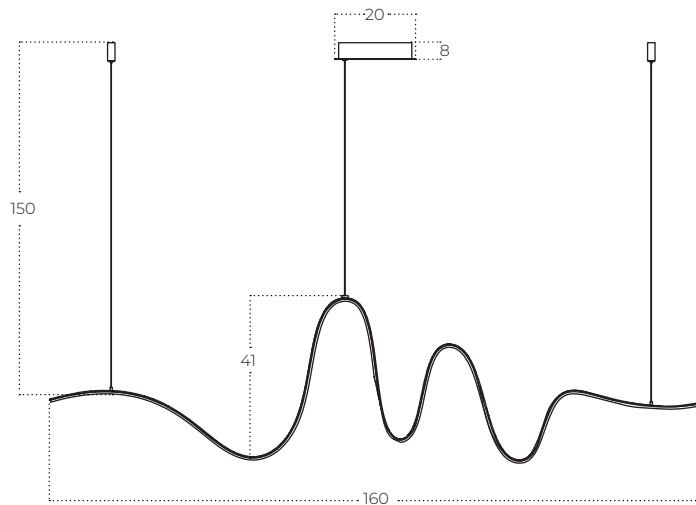

SIROCCO 3-Step DIMM

Sirocco 3-Step DIMM GO
AZ5781

Technical information

Code	AZ5781
Color	● painting gold
Material	aluminium / pvc
Light source	1 x LED integrated
Power	34W
Kelvins	3000K
Lumens	2720lm
Others	Type of control: 3-STEP DIM-MER