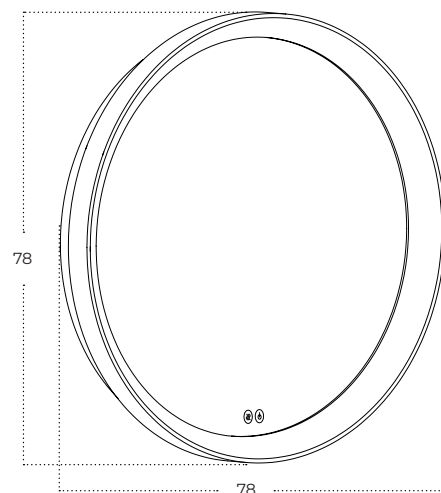

SERGIO Mirror 80 HEATED CCT Switch

Sergio Mirror 80 HEATED CCT
Switch BK
AZ5821

Sergio Mirror 80 HEATED CCT
Switch GO
AZ5822

Technical information

Code	AZ5821	AZ5822
Color	● sand black	● brushed gold
Material	iron / aluminium / mirror / pvc	iron / aluminium / mirror / pvc
Light source	1 x LED integrated	1 x LED integrated
Power	55W	55W
Kelvins	3000 / 4000K	3000 / 4000K
Lumens	4400lm	4400lm
Others	Type of control: CCT SWITCH + TOUCH DIMMER	Type of control: CCT SWITCH + TOUCH DIMMER