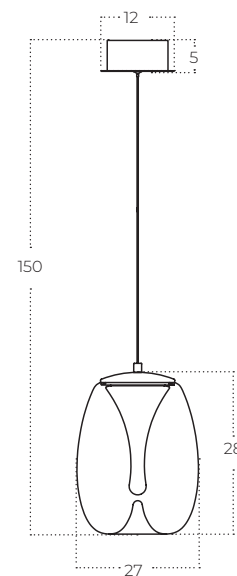

Technical information

Code	AZ5825	AZ5826	AZ6185
Color	● sand black / clear	○ black chrome / smoky	● electric plating brass / amber
Material	iron / glass	iron / glass	iron / glass
Light source	1 x LED integrated	1 x LED integrated	1 x LED integrated
Power	15W	15W	15W
Kelvins	3000K	3000K	3000K
Lumens	1200lm	1200lm	1200lm