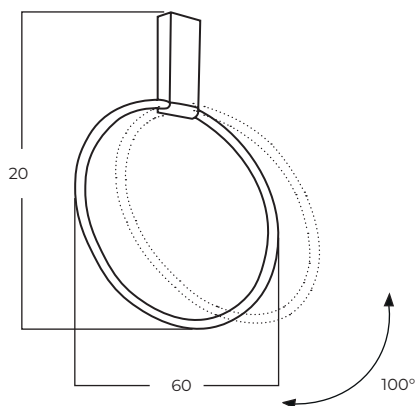

VINCENT

Vincent 40 BK
AZ6200

Vincent 40 GO
AZ6202

Vincent 60 BK
AZ6201

Vincent 60 GO
AZ6203

Technical information

Code	AZ6200	AZ6201	AZ6202	AZ6203
Color	● sand black	● sand black	● gold	● gold
Material	steel / aluminium	steel / aluminium	steel / aluminium	steel / aluminium
Light source	1 x LED integrated	1 x LED integrated	1 x LED integrated	1 x LED integrated
Power	32W	48W	30W	35W
Kelvins	3000 / 4000 / 6000K	3000 / 4000 / 6000K	3000 / 4000 / 6000K	3000 / 4000 / 6000K
Lumens	2560lm	3840lm	2400lm	2800lm