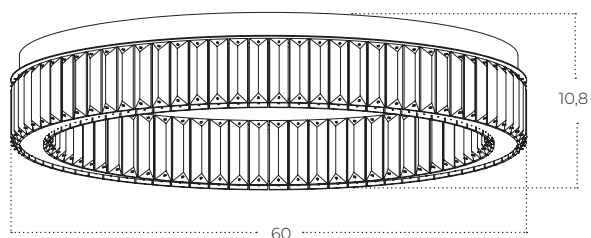

SPARK Top 60 DIMM

Spark Top 60 DIMM GO
AZ5784

Spark Top 60 DIMM CH
AZ5785

Technical information

Code	AZ5784	AZ5785
Color	● gold	○ chrome
Material	iron / glass	iron / glass
Light source	1 x LED integrated	1 x LED integrated
Power	48W	48W
Kelvins	3000K	3000K
Lumens	2560lm	2560lm
Others	Type of control: TRIAC DIMMER	Type of control: TRIAC DIMMER