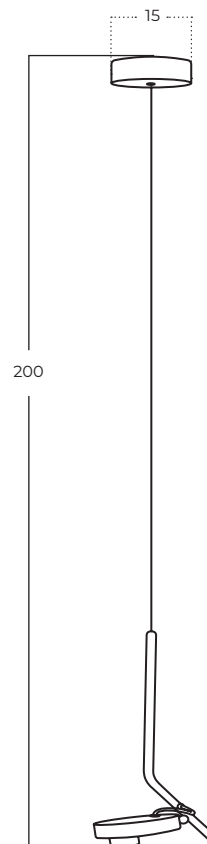

ISEO

Iseo Pendant BK
AZ5634

Technical information

Code	AZ5633
Color	● sand black
Material	metal
Light source	1 x LED integrated
Power	9W
Kelvins	3000K
Lumens	512lm

Code	AZ5634
Color	● sand black
Material	metal
Light source	1 x LED integrated
Power	7W
Kelvins	3000K
Lumens	407lm

Code	AZ5635
Color	● sand black
Material	metal
Light source	1 x LED integrated
Power	3W
Kelvins	3000K
Lumens	158lm