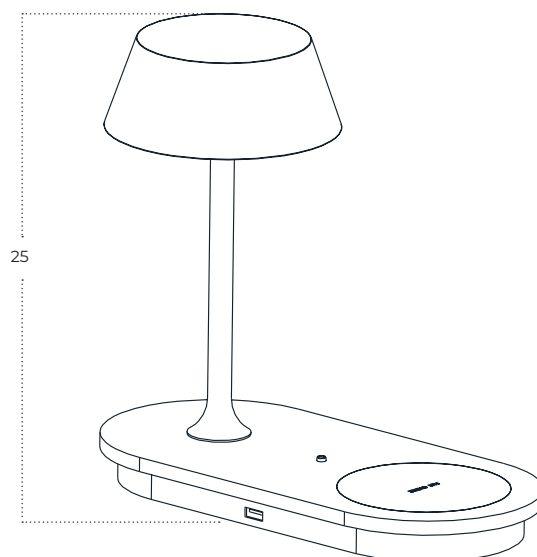

FINO Table DIMM NFC Charger BK

Fino Table DIMM NFC Charger BK
AZ5913

Technical information

Code	AZ5913
Color	● sand black
Material	aluminium
Light source	1 x LED integrated
Power	6W
Others	Type of control: USB + NFC CHARGER