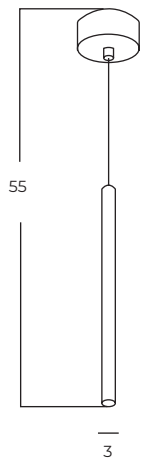

Technical information

	AZ6260	AZ6262	AZ6264	AZ6310
Code	AZ6260	AZ6262	AZ6264	AZ6310
Color	● sand black	○ sand white	● sand black	○ sand white
Material	aluminium	aluminium	aluminium	aluminium
Light source	1 x LED integrated	1 x LED integrated	1 x LED integrated	1 x LED integrated
Power	8W	8W	8W	8W
Kelvins	3000K	3000K	3000K	3000K
Lumens	439lm	444lm	439lm	444lm