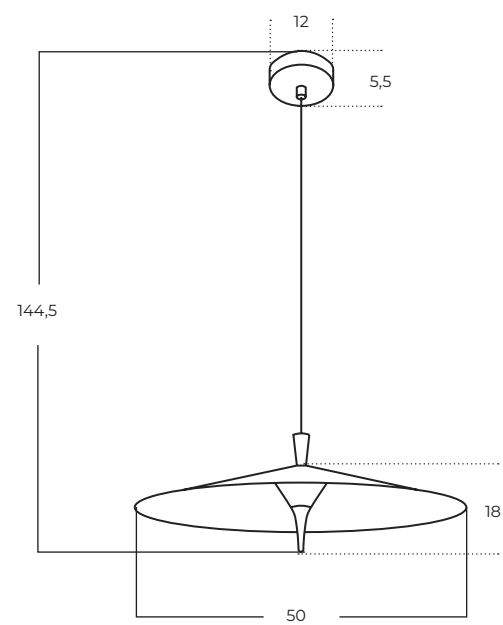

STIG

Stig BK
AZ5905

Technical information

Code	AZ5905
Color	● black
Material	aluminium
Light source	1 x LED integrated
Power	12W
Kelvins	3000K
Lumens	950lm
Others	Type of control: TRIAC DIMMER

VIVI

Vivi Floor 2 BK/BK
AZ5726