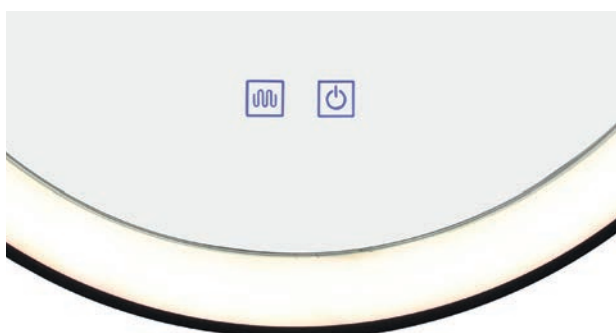

AQUA

SERGIO Mirror 60 HEATED CCT Switch

Sergio Mirror 60 HEATED CCT
Switch BK
AZ5819

Sergio Mirror 60 HEATED CCT
Switch GO
AZ5820

Technical information

Code	AZ5819	AZ5820
Color	● sand black	● brushed gold
Material	iron / aluminium / mirror / pvc	iron / aluminium / mirror / pvc
Light source	1 x LED integrated	1 x LED integrated
Power	40W	40W
Kelvins	3000 / 4000K	3000 / 4000K
Lumens	3200lm	3200lm
Others	Type of control: CCT SWITCH + TOUCH DIMMER	Type of control: CCT SWITCH + TOUCH DIMMER