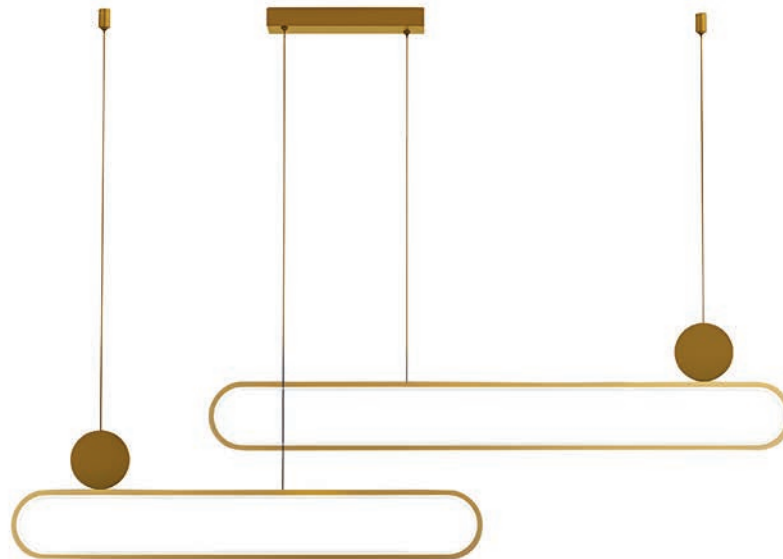

NIKODEMO V2 Pendant 3000K 3-Step DIMM

Nicodemo V2 Pendant
3000K 3-Step DIMM
AZ5780