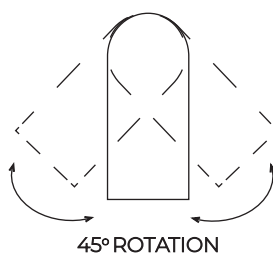

Technical information

Code	AZ5729	AZ5730	AZ5731	AZ5732
Color	● sand black / shiny gold	● sand black / sand black	● sand black / shiny gold	● sand black / sand black
Material	iron / aluminium	iron / aluminium	iron / aluminium	iron / aluminium
Light source	6 x GU10 (only LED)	6 x GU10 (only LED)	8 x GU10 (only LED)	8 x GU10 (only LED)
Power	max 30W	max 30W	max 40W	max 40W