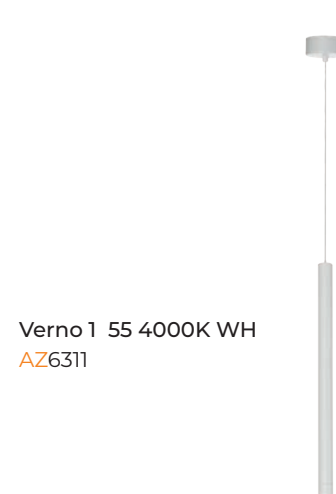

VERNO 4000K