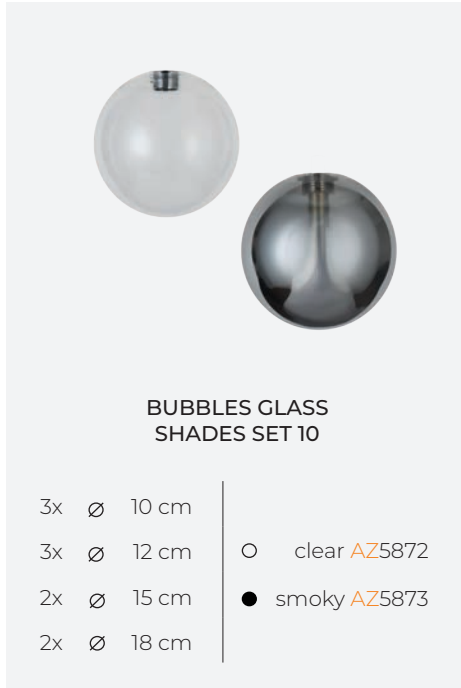

BUBBLES 1

BUBBLES
LAMPBODY

BUBBLES LAMPBODY 1

- black | AZ5918
- gold | AZ5854
- white | AZ5953

BUBBLES
SHADES

BUBBLES GLASS SHADE
CLEAR

- ∅ 12 cm | AZ5955
- ∅ 15 cm | AZ5884
- ∅ 18 cm | AZ5958

BUBBLES
LAMPBODY + SHADE

BUBBLES LAMPBODY 1 + GLASS
SHADE

BUBBLES GLASS SHADE
SMOKY

- ∅ 12 cm | AZ5956
- ∅ 15 cm | AZ5885
- ∅ 18 cm | AZ5959

BUBBLES 1 EXAMPLE SETS

AZ5918 + AZ5955

AZ5918 + AZ5884

AZ5918 + AZ5958

AZ5953 + AZ5956

AZ5953 + AZ5885

AZ5953 + AZ5959

AZ5953 + AZ5955

AZ5953 + AZ5884

AZ5953 + AZ5958

BUBBLES

BUBBLES LAMPBODY

BUBBLES LAMPBODY ROUND 10

- black | AZ5869
- gold | AZ5871
- white | AZ5870

BUBBLES SHADES

BUBBLES GLASS SHADES SET 10

- 3x ∅ 10 cm
- 3x ∅ 12 cm
- 2x ∅ 15 cm
- 2x ∅ 18 cm
- clear AZ5872
- smoky AZ5873

BUBBLES LAMPBODY + SHADE

BUBBLES LAMPBODY ROUND 10 +GLASS SHADES SET 10