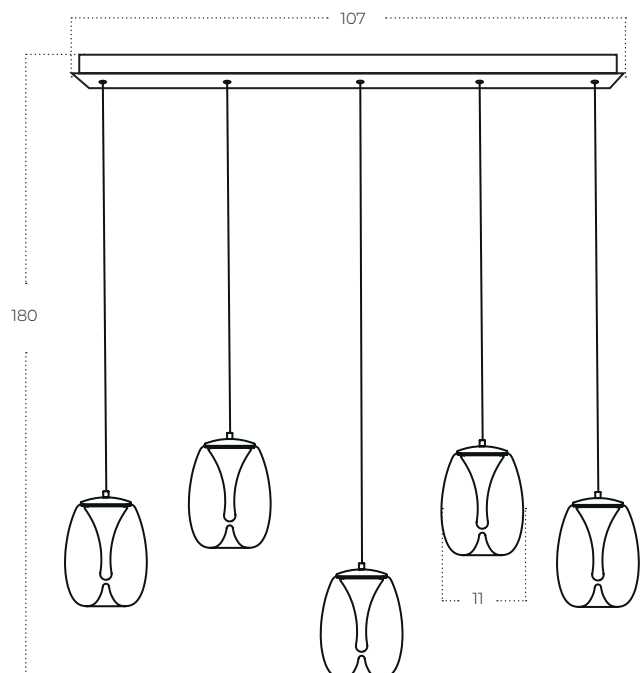

Technical information

Code	AZ6269
Color	● sand black / smoky
Material	aluminium / glass
Light source	5 x LED integrated
Power	25W