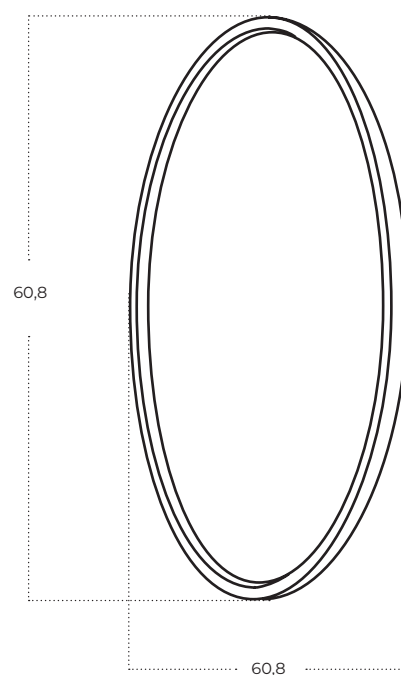

JUPITER

Jupiter
AZ5618

Technical information

Code	AZ5618
Color	● black / iron green
Material	iron / acrylic / stone
Light source	1 x LED integrated
Power	FRONT 50W + BACK 5W CE DRIVER
Kelvins	3100K
Lumens	5406lm