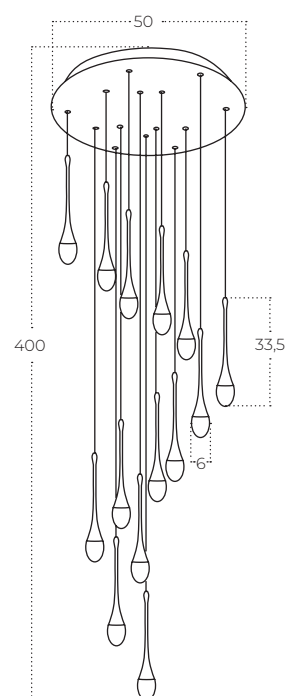

DALMA 14

Dalma 14 Round BK
AZ6011

Dalma 14 Round GO
AZ6012

Technical information

Code	AZ6011	AZ6012
Color	● sand black / clear	● electric plating gold / clear
Material	mirror stainless steel / acryl	mirror stainless steel / acryl
Light source	14 x LED integrated	14 x LED integrated
Power	56W	56W
Kelvins	3000K	3000K
Lumens	4480lm	4480lm