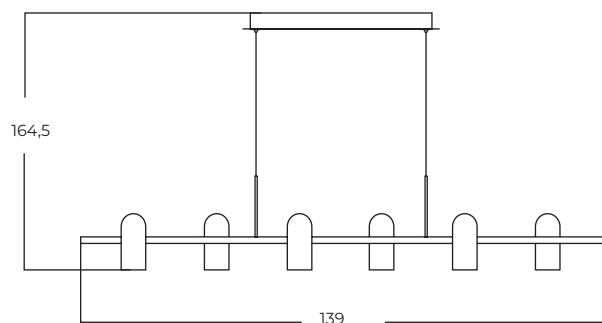

Technical information

Code	AZ5729	AZ5730	AZ5731	AZ5732
Color	● sand black / shiny gold	● sand black / sand black	● sand black / shiny gold	● sand black / sand black
Material	iron / aluminium	iron / aluminium	iron / aluminium	iron / aluminium
Light source	6 x GU10 (only LED)	6 x GU10 (only LED)	8 x GU10 (only LED)	8 x GU10 (only LED)
Power	max 30W	max 30W	max 40W	max 40W