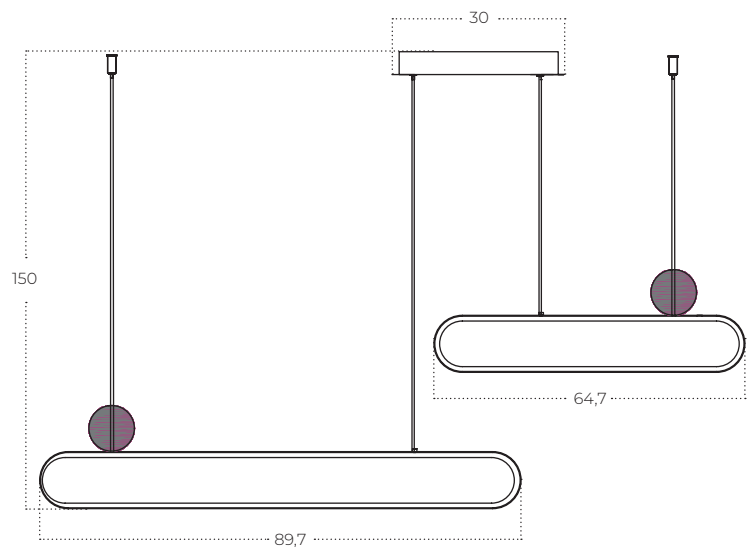

NIKODEMO V2 Pendant 3000K 3-Step DIMM

Nicodemo V2 Pendant
3000K 3-Step DIMM
AZ5780

Technical information

Code	AZ5780
Color	● painting gold
Material	iron / aluminium / pvc
Light source	2 x LED integrated
Power	60W
Kelvins	3000K
Lumens	4800lm
Others	Type of control: 3-STEP DIM-MER