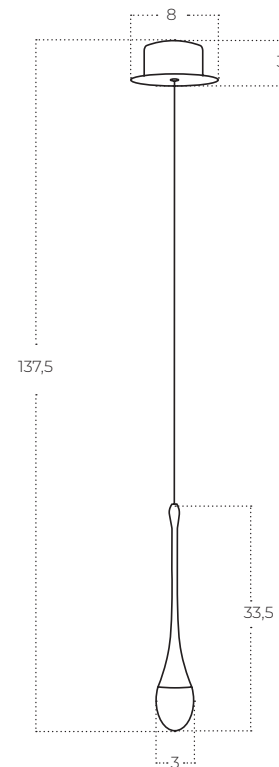

Dalma 1 BK
AZ6005

Dalma 1 GO
AZ6006

Technical information

Code	AZ6005	AZ6006
Color	● sand black / clear	● electric plating gold / clear
Material	mirror stainless steel / acryl	mirror stainless steel / acryl
Light source	1 x LED integrated	1 x LED integrated
Power	4W	4W
Kelvins	3000K	3000K
Lumens	320lm	320lm