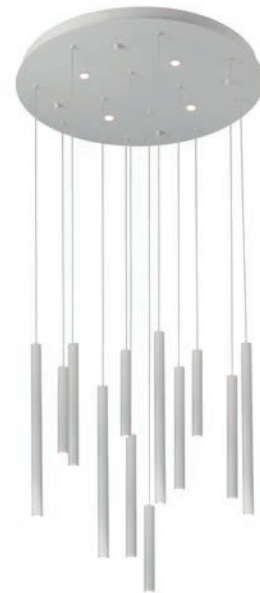

Ilios 12 Pendant 3-Step DIMM WH
AZ5746

Technical information

Code	AZ5744	AZ5745	AZ5746
Color	● sand black	● brushed gold	○ sand white
Material	iron / aluminium / acryl	iron / aluminium / acryl	iron / aluminium / acryl
Light source	12 x LED integrated 4 x LED integrated	12 x LED integrated 4 x LED integrated	12 x LED integrated 4 x LED integrated
Power	64W	64W	64W
Kelvins	3000K	3000K	3000K
Lumens	5120lm	5120lm	5120lm
Others	Type of control: 3-STEP DIMMER	Type of control: 3-STEP DIMMER	Type of control: 3-STEP DIMMER