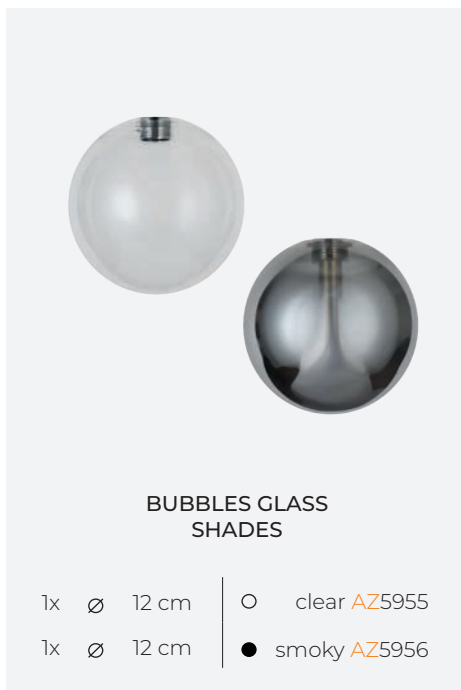

BUBBLES LAMPBODY ROUND 15

- black | AZ5875
- gold | AZ5877
- white | AZ5876

BUBBLES GLASS SHADES SET 15

- 6x ∅ 10 cm
- 5x ∅ 12 cm
- 2x ∅ 15 cm
- 2x ∅ 18 cm
- clear AZ5878
- smoky AZ5879

BUBBLES LAMPBODY ROUND 15 +GLASS SHADES SET 15

BUBBLES 10 EXAMPLE SETS

AZ5871 + AZ5872

AZ5869 + AZ5873

BUBBLES 15 EXAMPLE SET

AZ5953 + AZ5955

BUBBLES

BUBBLES LAMPBODY

BUBBLES LAMPBODY LINE 10

- black | AZ5866
- gold | AZ5868
- white | AZ5867

BUBBLES SHADES

BUBBLES GLASS SHADES SET 10

- 3x ∅ 10 cm
- 3x ∅ 12 cm
- 2x ∅ 15 cm
- 2x ∅ 18 cm
- clear AZ5872
- smoky AZ5873

BUBBLES LAMPBODY + SHADE

BUBBLES LAMPBODY LINE 10 + GLASS SHADES SET 10

BUBBLES LAMPBODY WALL

- black | AZ5881
- gold | AZ5883
- white | AZ5882

BUBBLES GLASS SHADES

- 1x ∅ 12 cm
- 1x ∅ 12 cm
- clear AZ5955
- smoky AZ5956

BUBBLES LAMPBODY WAL + GLASS SHADE

BUBBLES LINE 10 EXAMPLE SETS