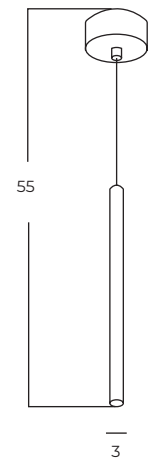

Technical information

Code	AZ6261	AZ6263	AZ6309	AZ6311
Color	● sand black	○ sand white	● sand black	○ sand white
Material	aluminium	aluminium	aluminium	aluminium
Light source	1 x LED integrated	1 x LED integrated	1 x LED integrated	1 x LED integrated
Power	8W	8W	8W	8W
Kelvins	4000K	4000K	4000K	4000K
Lumens	439lm	444lm	439lm	444lm