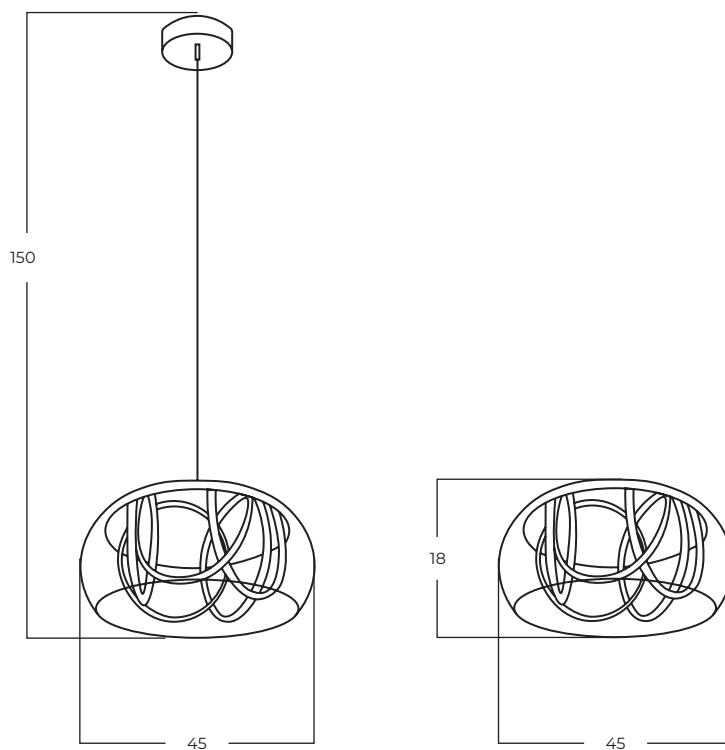

SUZANNE

Suzanne 45 Top/Pendant CL-BK
AZ6198

Technical information

Code	AZ6198
Color	● sand black / clear
Material	steel / aluminium / glass
Light source	LED integrated
Power	35W
Kelvins	3000K
Lumens	2800lm