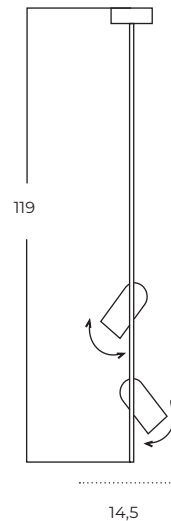

Vivi Floor 2 GO/BK
AZ5725

Vivi Top 2 BK/BK
AZ5728

Vivi Top 2 GO/BK
AZ5727

Technical information

Code	AZ5725	AZ5726	AZ5727	AZ5728
Color	● sand black / shiny gold	● sand black / sand black	● sand black / shiny gold	● sand black / sand black
Material	iron / aluminium	iron / aluminium	iron / aluminium	iron / aluminium
Light source	2 x GU10 (only LED)	2 x GU10 (only LED)	2 x GU10 (only LED)	2 x GU10 (only LED)
Power	max 10W	max 10W	max 10W	max 10W