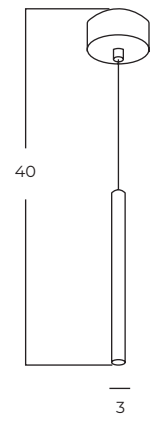

Technical information

Code	AZ6261	AZ6263	AZ6309	AZ6311
Color	● sand black	○ sand white	● sand black	○ sand white
Material	aluminium	aluminium	aluminium	aluminium
Light source	1 x LED integrated	1 x LED integrated	1 x LED integrated	1 x LED integrated
Power	8W	8W	8W	8W
Kelvins	4000K	4000K	4000K	4000K
Lumens	439lm	444lm	439lm	444lm