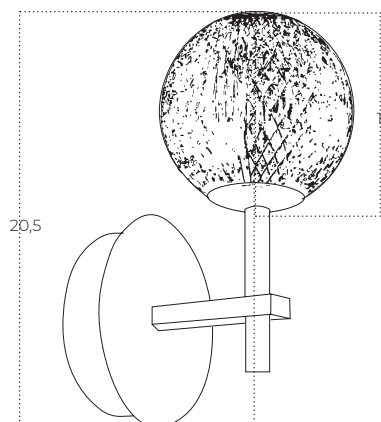

EDEM Wall

Edem Wall BK
AZ6013

Edem Wall GO
AZ6014

Technical information

Code	AZ6013	AZ6014
Color	● sand black / clear	● electric plating gold / clear
Material	mirror stainless steel / acryl	mirror stainless steel / acryl
Light source	1 x LED integrated	1 x LED integrated
Power	4,2W	4,2W
Kelvins	3000K	3000K
Lumens	336lm	336lm