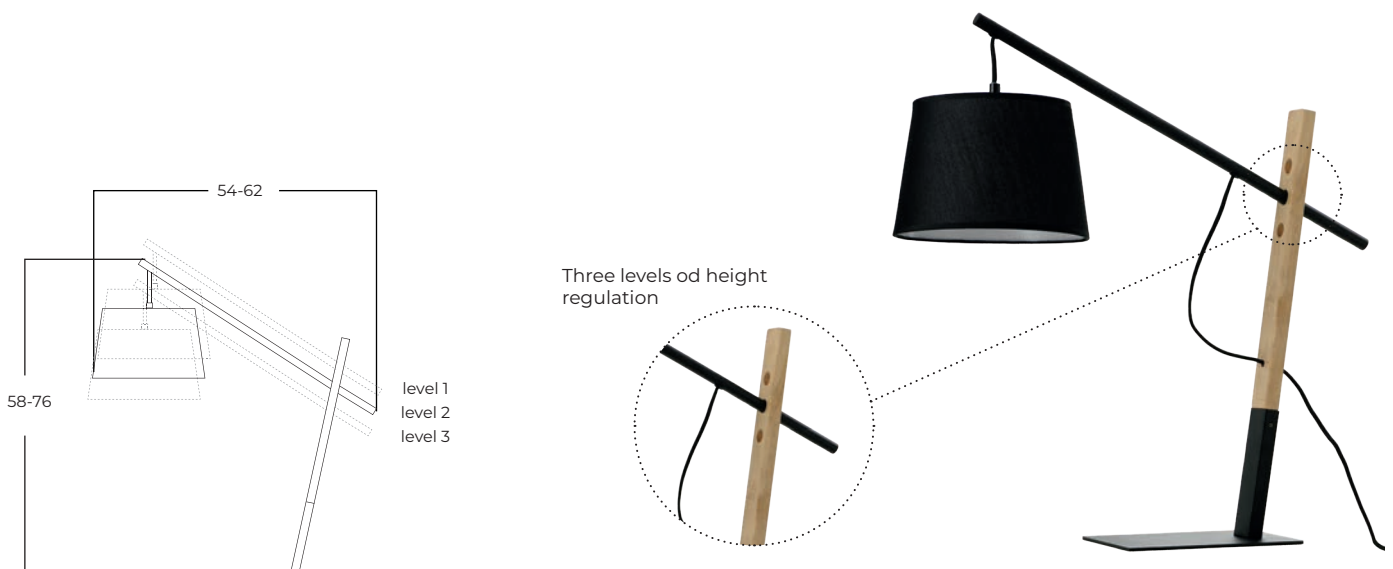

GARDA FLOOR

Code AZ5643
Color ● sand black / black linen
Material wood / metal / fabric
Light source 1 x E27

GARDA TABLE

Code AZ5644
Color ● sand black / black linen
Material wood / metal / fabric
Light source 1 x E27