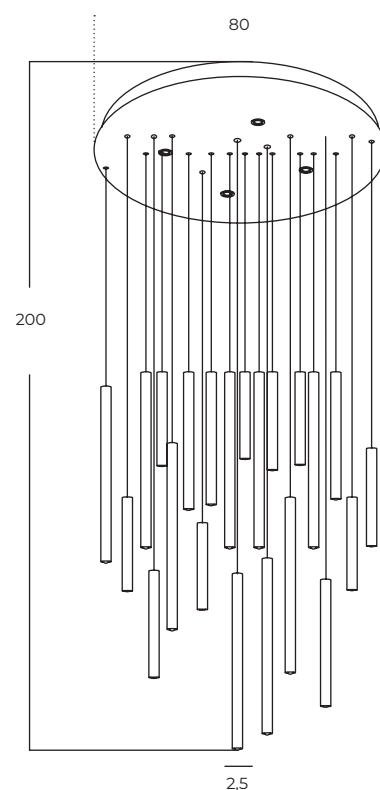

ILIOS 36 Pendant 3-Step DIMM BK

Technical information

Code	AZ5747
Color	● sand black
Material	iron / aluminium / acryl
Light source	36 x LED integrated 4 x LED integrated
Power	160W
Kelvins	3000K
Lumens	12800lm
Others	Type of control: 3-STEP DIMMER

Code	AZ5748
Color	● brushed gold
Material	iron / aluminium / acryl
Light source	36 x LED integrated 4 x LED integrated
Power	160W
Kelvins	3000K
Lumens	12800lm
Others	Type of control: 3-STEP DIMMER

Code	AZ5749
Color	○ sand white
Material	iron / aluminium / acryl
Light source	36 x LED integrated 4 x LED integrated
Power	160W
Kelvins	3000K
Lumens	12800lm
Others	Type of control: 3-STEP DIMMER