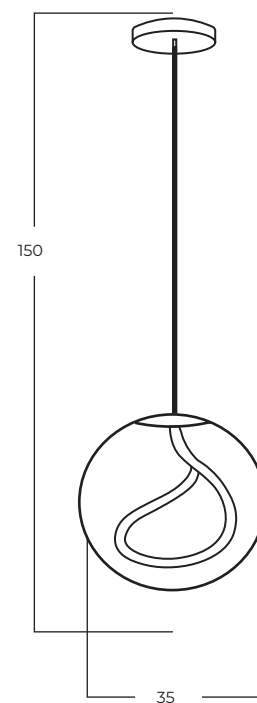

EDITH

Edith Pendant SMOKY
AZ6209

Technical information

Code	AZ6208	AZ6209	AZ6210
Color	○ clear / chrome	○ smoky / black chrome	● amber / bronze
Material	glass / acryl / aluminium	glass / acryl / aluminium	glass / acryl / aluminium
Light source	1 x LED integrated	1 x LED integrated	1 x LED integrated
Power	15W	15W	15W
Kelvins	3000K	3000K	3000K
Lumens	1200lm	1200lm	1200lm