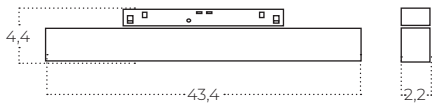

ALFA SAGA TRACK MAGNETIC 2LINE 24W CCT SWITCH DIM BK

Name	Alfa Saga Track Magnetic 2line 24W CCT Switch DIM Bk
Power	24W
Light source	1 x LED integrated
Kelvins	3000 / 4000 / 6000K
Beam angle	120°
IP	IP20
Material	aluminium / PVC
Voltage	48V
Type of control	CCT switch+DIMMER

Technical specification

Colour / new index no.

- black AZ6237