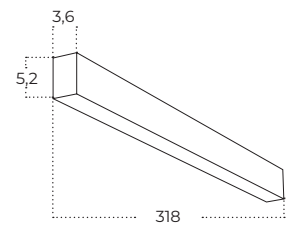

LINELIO POINTS 318 CCT DIMM

Name	Linelio POINTS 318 CCT DIMM
IP	IP20
Material	aluminium / pvc
Light source	1 x LED INTEGRATED
Power	90W
Kelvins	3000 / 4000 / 6500K
Lumens	6502lm
Beam angle	30°
CCT	SWITCH
Dimmable	YES

Technical specification

Colour / new index no.

- black   AZ5671