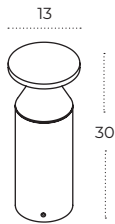

ELIAS 30 IP65

Technical specification

Name	Elias 30 IP65 3000K DGR	Elias 30 IP65 4000K DGR
Power	13W	13W
Light source	1 x LED integrated	1 x LED integrated
Kelvins	3000K	4000K
Lumens	668lm	694lm
Beam angle	120°	120°
IP	IP65	IP65
Material	aluminium	aluminium
Voltage	230V	230V

Colour / new index no.

- 3000K dark grey [AZ5707](#)
- 4000K dark grey [AZ5708](#)