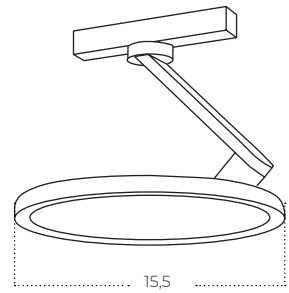

Technical specification

Colour / new index no.

- black [AZ6253](#)

ALFA MITUS TRACK MAGNETIC 2LINE 18W CCT SWITCH DIM BK

Name	Alfa Mitus Track Magnetic 2line 18W CCT Switch DIM Bk
Power	18W
Light source	1 x LED integrated
Kelvins	3000 / 4000 / 6000K
Beam angle	24°/ 38°
IP	IP20
Material	aluminium / PVC
Voltage	48V
Type of control	CCT switch+DIMMER