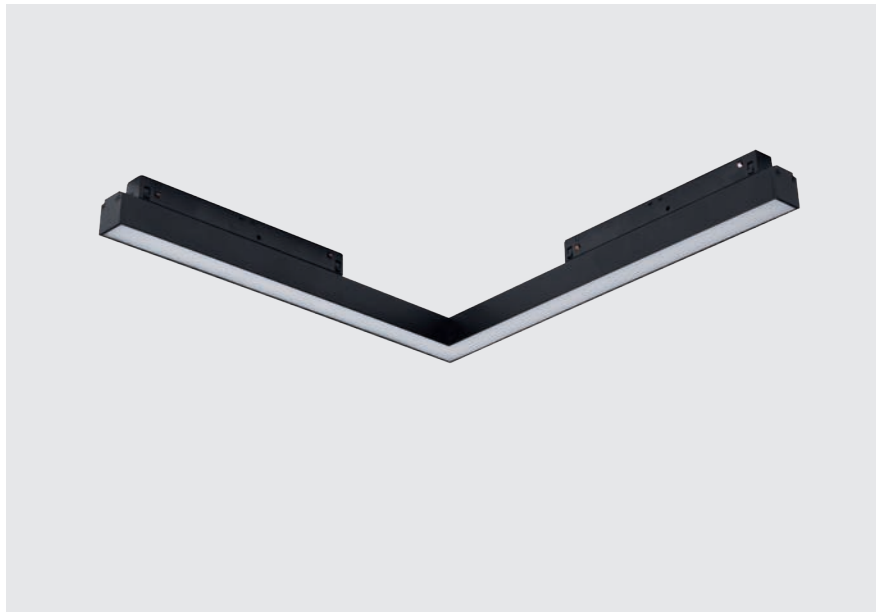

ALFA SAGA TRACK MAGNETIC 2LINE CORNER A 24W CCT SWITCH DIM BK

Name	Alfa Saga Track Magnetic 2line Corner A 24W CCT Switch DIM Bk
Power	24W
Light source	1 x LED integrated
Kelvins	3000 / 4000 / 6000K
Beam angle	120°
IP	IP20
Material	aluminium / PVC
Voltage	48V
Type of control	CCT switch+DIMMER + PHASE switch

Technical specification

Colour / new index no.

- black AZ6244