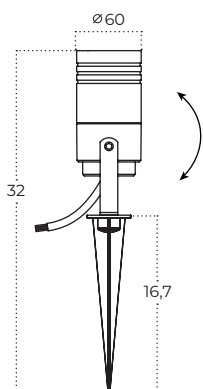

Colour / new index no.

- black AZ5860

TRAST 1 IP54 BK

Name	TraST 1 IP54 BK
Power	35W
Light source	1 x GU10
IP	IP54
Material	aluminium / pvc
Voltage	230V

Colour / new index no.

- black AZ5861

TRAST 2 IP54 BK