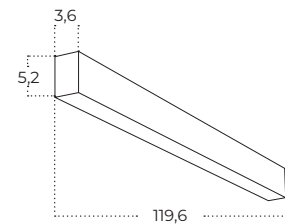

LINELIO OPAL 120 CCT DIMM BK

Name	Linelio Opal 120 CCT DIMM
IP	IP20
Material	aluminium / pvc
Light source	1 x LED INTEGRATED
Power	40W
Kelvins	3000 / 4000 / 6500K
Lumens	2700lm
Beam angle	120°
CCT	SWITCH
Dimmable	YES

Technical specification

Colour / new index no.

- black AZ5657