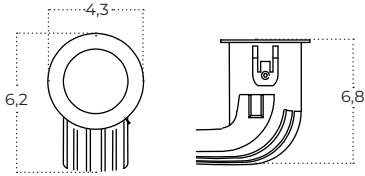

Colour / new index no.

- black AZ6278

- white AZ6277

TORK 9W

Technical specification

Name	TORK 9W CCT SWITCH WH/BK
IP	IP20
Material	aluminium
Light source	1 x LED INTEGRATED
Power	9W
Kelvins	3000 / 4000K
Lumens	720lm
CCT	2-STEP
Dimmable	YES