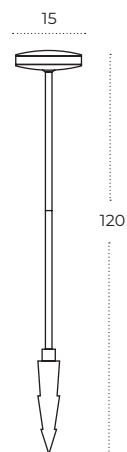

Name	Alva 610 IP54 DGR
Power	12W
Light source	1 x LED integrated
Kelvins	3000K
Lumens	646lm
Beam angle	120°
IP	IP54
Material	aluminium / pvc
Voltage	230V

Colour / new index no.

- dark grey AZ5706