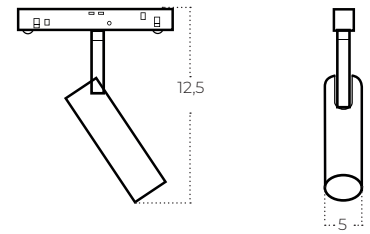

ALFA NIKO TRACK MAGNETIC 2LINE 12W CCT SWITCH DIM BK

Name	Alfa Niko Track Magnetic 2line 12W CCT Switch DIM Bk
Power	12W
Light source	1 x LED integrated
Kelvins	3000 / 4000 / 6000K
Beam angle	24°/ 38°
IP	IP20
Material	aluminium / PVC
Voltage	48V
Type of control	CCT switch+DIMMER

Technical specification

Colour / new index no.

- black AZ6250