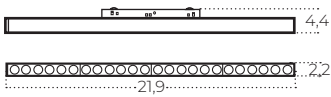

ALFA DALI KIRA TRACK MAGNETIC 12W CCT DIMM BK

Name	Alfa DALI Kira Track Magnetic 12W CCT Switch DIM Bk
Power	12W
Light source	1 x LED integrated
Kelvins	3000-6000 K
Beam angle	120°
IP	IP20
Material	aluminium / PVC
Voltage	48V
Type of control	SYSTEM DALI - DIMM / CCT

Technical specification

Colour / new index no.

- black AZ6286