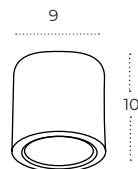

Colour / new index no.

- black AZ6025
- white AZ6026

CONYON IP54 15W CCT Switch

Technical specification

Name	Conyon IP54 15W CCT Switch
Power	10W
Light source	1 x LED integrated
Kelvins	3000 / 4000 / 6000K
Lumens	1200lm
Beam angle	120°
IP	IP54
Material	aluminium
Voltage	230V
Type of control	CCT switch