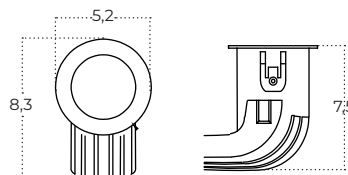

TORK 12W

Technical specification