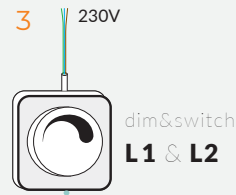

- ALFA TRACK MAGNETIC DRIVER 200W INSIDE BK [AZ4673](#)

**ALFA TRACK MAGNETIC DRIVER 60W DALI INSIDE
BK**

- ALFA TRACK MAGNETIC DRIVER 60W DALI INSIDE BK [AZ6283](#)

Option 1

- individual Turning ON/OFF LINE-1
- individual Turning ON/OFF LINE-2
- individual Dimable L1
- individual Dimable L2

Option 2

- Turning on/off ONLY LINE-1
- Turning on/off ONLY LINE-2
- Dimable L1 & L2 – Together

Option 3

- (Together Dimable&Turning);
- L1 & L2 Turning ON/OFF
 - Dimable L1 & L2 – Together

Option 4

- ONLY Turning;
- Turning on/off ONLY LINE-1
 - Turning on/off ONLY LINE-2