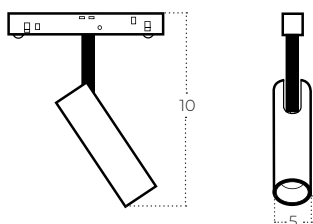

ALFA NIKO TRACK MAGNETIC 2LINE 7W CCT SWITCH DIM BK

Name	Alfa Niko Track Magnetic 2line 7W CCT Switch DIM Bk
Power	7W
Light source	1 x LED integrated
Kelvins	3000 / 4000 / 6000K
Beam angle	24°/ 38°
IP	IP20
Material	aluminium / PVC
Voltage	48V
Type of control	CCT switch+DIMMER

Technical specification

Colour / new index no.

- black AZ6249