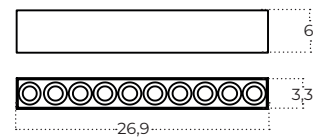

Colour / new index no.

● black [AZ6280](#)

○ white [AZ6279](#)

TETRIS 10 20W CCT DIMM

LED

Technical specification

Name	TETRIS 10 20W CCT DIMM WH	TETRIS 10 20W CCT DIMM BK
IP	IP20	IP20
Material	aluminium	aluminium
Light source	1 x LED INTEGRATED	1 x LED INTEGRATED
Power	20W	20W
Kelvins	3000 / 4000 / 6000K	3000 / 4000 / 6000K
Beam angle	45°	45°
CCT	YES	YES