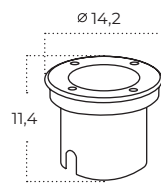

AROS IP67 ST

Technical specification