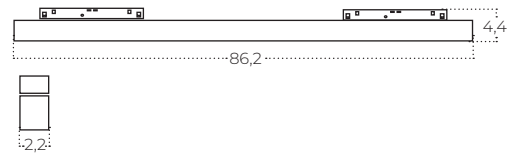

ALFA SAGA TRACK MAGNETIC 2LINE 48W CCT SWITCH DIM BK

Name	Alfa Saga Track Magnetic 2line 48W CCT Switch DIM Bk
Power	48W
Light source	1 x LED integrated
Kelvins	3000 / 4000 / 6000K
Beam angle	120°
IP	IP20
Material	aluminium / PVC
Voltage	48V
Type of control	CCT switch+DIMMER

Technical specification

Colour / new index no.

● black AZ6239