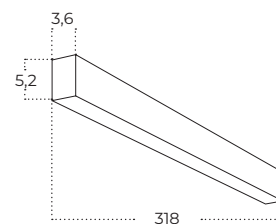

LINELIO MIX 318 CCT DIMM

Name	Linelio MIX 318 CCT DIMM
IP	IP20
Material	aluminium / pvc
Light source	1 x LED INTEGRATED
Power	90W
Kelvins	3000 / 4000 / 6500K
Lumens	6512lm
Beam angle	30° + 120°
CCT	SWITCH
Dimmable	YES

Colour / new index no.

- black AZ5666

- white AZ5667

Technical specification