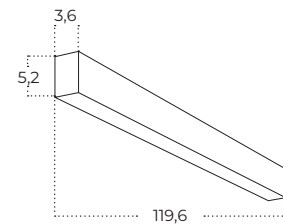

LINELIO POINTS 120 CCT DIMM

Name	Linelio POINTS 120 CCT DIMM
IP	IP20
Material	aluminium / pvc
Light source	1 x LED INTEGRATED
Power	40W
Kelvins	3000 / 4000 / 6500K
Lumens	2624lm
Beam angle	30°
CCT	SWITCH
Dimmable	YES

Technical specification

Colour / new index no.

- black AZ5669