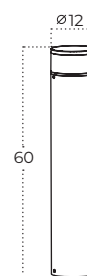

SILL IP54

Technical specification

Name	Sill IP54 3000K BK
Power	9W
Light source	1 x LED integrated
Kelvins	3000K
Lumens	720lm
IP	IP54
Voltage	230V

Colour / new index no.

- black AZ5846