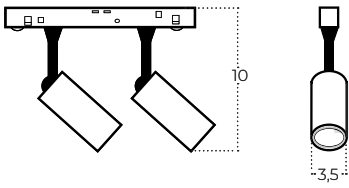

ALFA NIKO 2 TRACK MAGNETIC 2LINE 2X7W CCT SWITCH DIM BK

Name	Alfa Niko 2 Track Magnetic 2line 2x7W CCT Switch DIM Bk
Power	2 x 7W
Light source	2 x LED integrated
Kelvins	3000 / 4000 / 6000K
Beam angle	24°
IP	IP20
Material	aluminium / PVC
Voltage	48V
Type of control	CCT switch+DIMMER

Technical specification

Colour / new index no.

- black [AZ6252](#)