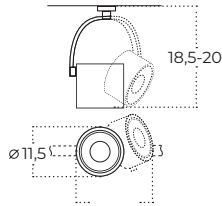

COSTA ARM

Technical specification

Name	COSTA ARM BK	COSTA ARM WH
IP	IP20	IP20
Material	aluminium	aluminium
Light source	1 x LED INTEGRATED	1 x LED INTEGRATED
Power	12W	12W
Kelvins	3000K	3000K
Lumens	1020lm	1020m
Tilt	90°	90°
Rotation	350°	350°

Colour / new index no.

○ white [AZ2703](#)

● black [AZ2702](#)