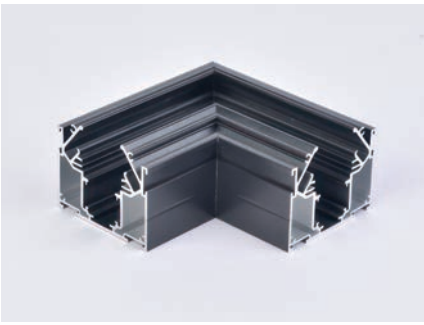

- ALFA TRACK MAGNETIC EASYFIX STRAIGHT END CAP BK AZ5687

ALFA TRACK MAGNETIC STRETCH (1m, 2m, 3m)

Colour / new index no.

- | | |
|-------------------------------------|--------|
| ● ALFA TRACK MAGNETIC EASYFIX 1m BK | AZ5836 |
| ● ALFA TRACK MAGNETIC EASYFIX 2m BK | AZ5837 |
| ● ALFA TRACK MAGNETIC EASYFIX 3m BK | AZ5838 |