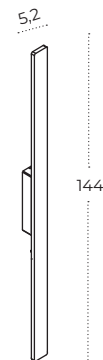

LENNART 150 IP54

Technical specification