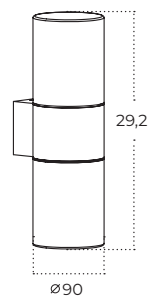

HAGER 2 WALL IP54 BK

Name	Hager 2 Wall IP54 BK
Power	36W
Light source	2 x E27
IP	IP54
Material	pvc
Voltage	230V

Colour / new index no.

● black   AZ5864