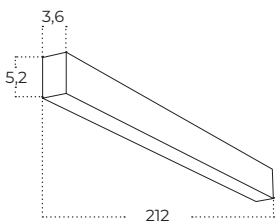

Colour / new index no.

- black AZ5662
- white AZ5663

Technical specification

LINELIO MIX 212 CCT DIMM

Name	Linelio MIX 212 CCT DIMM
IP	IP20
Material	aluminium / pvc
Light source	1 x LED INTEGRATED
Power	60W
Kelvins	3000 / 4000 / 6500K
Lumens	4164lm
Beam angle	30° + 120°
CCT	SWITCH
Dimmable	YES