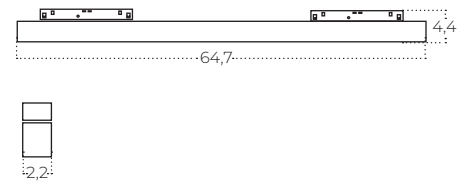

ALFA SAGA TRACK MAGNETIC 2LINE 36W CCT SWITCH DIM BK

Name	Alfa Saga Track Magnetic 2line 36W CCT Switch DIM Bk
Power	36W
Light source	1 x LED integrated
Kelvins	3000 / 4000 / 6000K
Beam angle	120°
IP	IP20
Material	aluminium / PVC
Voltage	48V
Type of control	CCT switch+DIMMER

Technical specification

Colour / new index no.

● black AZ6238