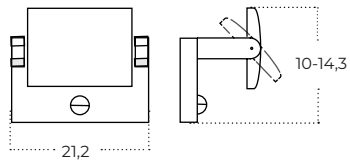

DURANTE IP54 4000K BK

Technical specification