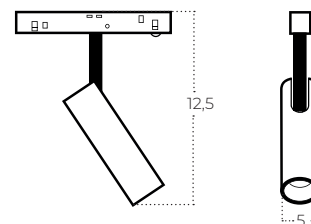

ALFA DALI NIKO TRACK MAGNETIC 12W CCT SWITCH DIM BK

Name	Alfa Dali Niko Track Magnetic 12W CCT Switch DIM Bk
Power	7W
Light source	1 x LED integrated
Kelvins	3000 / 4000 / 6000K 24°/ 38°
Beam angle	IP20
IP	aluminium / PVC
Material	48V
Voltage	SYSTEM DALI - DIMM / CCT
Type of control	

Technical specification

Colour / new index no.

- black AZ6291