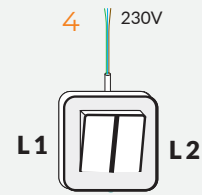

Option 2

- Turning on/off ONLY LINE-1
- Turning on/off ONLY LINE-2
- Dimable L1 & L2 – Together

Option 3

- (Together Dimable&Turning);
- L1 & L2 Turning ON/OFF
 - Dimable L1 & L2 – Together

Option 4

- ONLY Turning;
- Turning on/off ONLY LINE-1
 - Turning on/off ONLY LINE-2