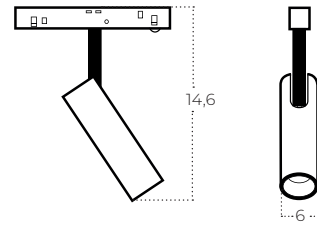

ALFA DALI NIKO TRACK MAGNETIC 20W CCT SWITCH DIM BK

Name	Alfa Dali Niko Track Magnetic 20W CCT Switch DIM Bk
Power	20W
Light source	1 x LED integrated
Kelvins	3000 / 4000 / 6000K
Beam angle	24°/ 38°
IP	IP20
Material	aluminium / PVC
Voltage	48V
Type of control	SYSTEM DALI - DIMM / CCT

Technical specification

Colour / new index no.

- black AZ6292