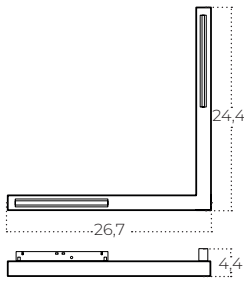

ALFA SAGA TRACK MAGNETIC 2LINE CORNER A 24W CCT SWITCH DIM BK

Name	Alfa Saga Track Magnetic 2line Corner A 24W CCT Switch DIM Bk
Power	24W
Light source	1 x LED integrated
Kelvins	3000 / 4000 / 6000K
Beam angle	120°
IP	IP20
Material	aluminium / PVC
Voltage	48V
Type of control	CCT switch+DIMMER + PHASE switch

Technical specification

Colour / new index no.

- black AZ6244