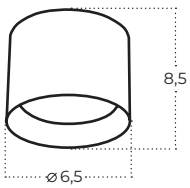

Name	ONTO BK	ONTO WH
Material	aluminium / pvc	aluminium / pvc
Light source	1 x GX53	1 x GX53

Colour / new index no.

- ☒ black AZ6265
- ☐ white AZ6266