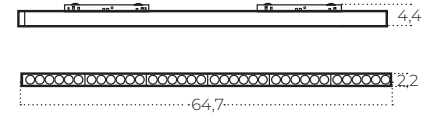

Technical specification

Colour / new index no.

- black AZ6241

ALFA KIRA TRACK MAGNETIC 2LINE 36W CCT SWITCH DIM BK

Technical specification

Colour / new index no.

● black AZ6242

Name	Alfa Kira Track Magnetic 2line 36W CCT Switch DIM Bk
Power	36W
Light source	1 x LED integrated
Kelvins	3000 / 4000 / 6000K
Beam angle	120°
IP	IP20
Material	aluminium / PVC
Voltage	48V
Type of control	CCT switch+DIMMER