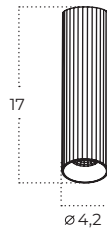

WIKING 12W CCT SWITCH

Technical specification

Name	WIKING 12W CCT SWITCH
IP	IP20
Material	aluminium
Light source	1 x LED INTEGRATED
Power	12W
Kelvins	3000/4000/6000K
Lumens	960lm

Colour / new index no.

- matt black AZ5970
- matt white AZ5971
- gold AZ5972