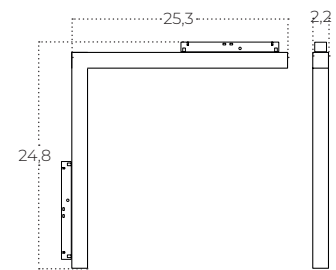

ALFA DALI SAGA TRACK MAGNETIC CORNER B 24W CCT SWITCH DIM BK

Name	Alfa DALI Saga Track Magnetic Corner B 24W CCT Switch DIM Bk
Power	24W
Light source	1 x LED integrated
Kelvins	3000 - 6000K
Beam angle	120°
IP	IP20
Material	aluminium / PVC
Voltage	48V
Type of control	SYSTEM DALI - DIMM / CCT

Technical specification

Colour / new index no.

- black AZ6289