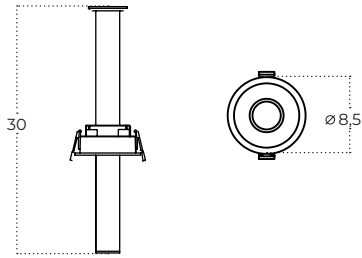

Colour / new index no.

● black [AZ6282](#)

○ white [AZ6281](#)

DOWNLIGHTS

MILIS DIMM

Technical specification

Name	MILIS DIMM BK	MILIS DIMM WH
IP	IP20	IP20
Material	aluminium	aluminium
Light source	1 x LED INTEGRATED	1 x LED INTEGRATED
Power	7W	7W
Kelvins	3230K	3230K
Lumens	326lm	326lm
Beam angle	12° - 50°	12° - 50°
CCT	N/A	N/A
Dimmable	YES	YES
Tilt	30°	30°
Rotation	360°	360°