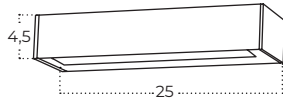

Colour / new index no.

- 10W black [AZ5849](#)
- 2 x 10W black [AZ5850](#)

ROSVIK 25 IP54 4000K

Technical specification

Name	Rosvik 25 IP54 6W 4000K BK	Rosvik 25 IP54 2X 6W 4000K BK
Power	6W	12W
Light source	1 x LED integrated	2 x LED integrated
Kelvins	4000K	4000K
Lumens	480lm	960lm
IP	IP54	IP54
Voltage	230V	230V