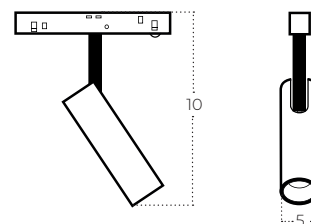

ALFA DALI NIKO TRACK MAGNETIC 7W CCT SWITCH DIM BK

Name	Alfa Dali Niko Track Magnetic 7W CCT Switch DIM Bk
Power	7W
Light source	1 x LED integrated 3000 / 4000 / 6000K 24°/ 38°
Kelvins	
Beam angle	IP20
IP	aluminium / PVC
Material	48V
Voltage	SYSTEM DALI - DIMM / CCT
Type of control	

Technical specification

Colour / new index no.

- black AZ6290