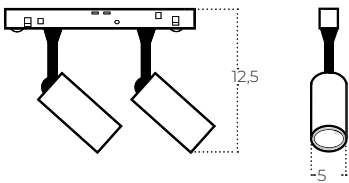

ALFA DALI NIKO 2 TRACK MAGNETIC 2X12W CCT SWITCH DIM BK

Name	Alfa Dali Niko 2 Track Magnetic 2x12W CCT Switch DIM Bk
Power	2 x 12W
Light source	2 x LED integrated
Kelvins	3000 / 4000 / 6000K
Beam angle	24°
IP	IP20
Material	aluminium / PVC
Voltage	48V
Type of control	SYSTEM DALI - DIMM / CCT

Technical specification

Colour / new index no.

- black AZ6293