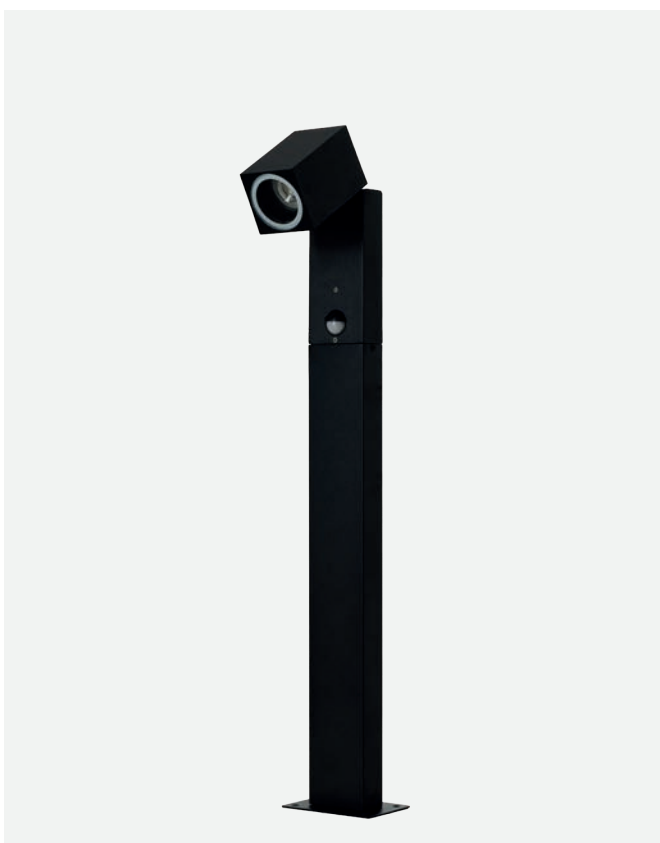

- black AZ5846

SVAN IP54 BK

Name	Svan IP54 BK
Power	35W
Light source	1 x GU10
IP	IP54
Material	aluminium / pvc
Voltage	230V

Colour / new index no.

- black AZ5859

SVAN SENSOR IP54 BK

Name	Svan Sensor IP54 BK
Power	35W
Light source	1 x GU10
IP	IP54
Material	aluminium / pvc
Voltage	230V
Type of control	MOTION SENSOR