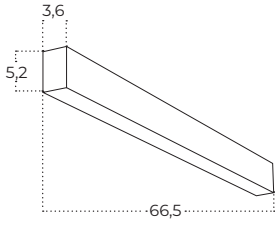

Colour / new index no.

- black AZ5666

- white AZ5667

Technical specification

LINELIO POINTS 67 CCT DIMM

Name	Linelio POINTS 67 CCT DIMM
IP	IP20
Material	aluminium / pvc
Light source	1 x LED INTEGRATED
Power	24W
Kelvins	3000 / 4000 / 6500K
Lumens	1572m
Beam angle	30°
CCT	SWITCH
Dimmable	YES