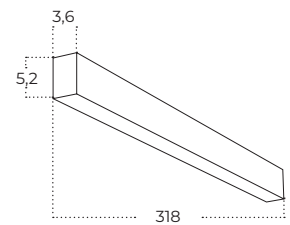

LINELIO OPAL 318 CCT DIMM BK

Name	Linelio Opal 318 CCT DIMM
IP	IP20
Material	aluminium / pvc
Light source	1 x LED INTEGRATED
Power	90W
Kelvins	3000 / 4000 / 6500K
Lumens	6248lm
Beam angle	120°
CCT	SWITCH
Dimmable	YES

Technical specification

Colour / new index no.

- black   AZ5659