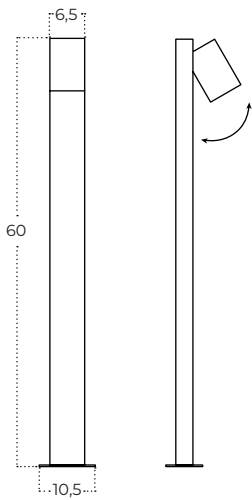

SVAN IP54 BK

Name	Svan IP54 BK
Power	35W
Light source	1 x GU10
IP	IP54
Material	aluminium / pvc
Voltage	230V

Colour / new index no.

- black   AZ5859