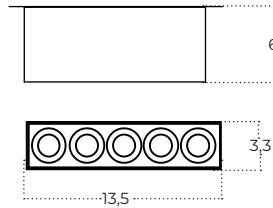

TETRIS 5 10W CCT DIMM

Technical specification

Name	TETRIS 5 10W CCT DIMM WH	TETRIS 5 10W CCT DIMM BK
IP	IP20	IP20
Material	aluminium	aluminium
Light source	1 x LED INTEGRATED	1 x LED INTEGRATED
Power	10W	10W
Kelvins	3000 / 4000 / 6000K	3000 / 4000 / 6000K
Beam angle	45°	45°
CCT	YES	YES