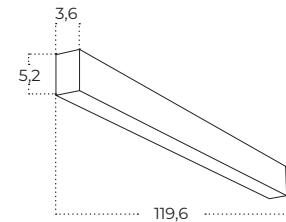

LINELIO MIX 120 CCT DIMM

Name	Linelio MIX 120 CCT DIMM
IP	IP20
Material	aluminium / pvc
Light source	1 x LED INTEGRATED
Power	40W
Kelvins	3000 / 4000 / 6500K
Lumens	2753lm
Beam angle	30° + 120°
CCT	SWITCH
Dimmable	YES

Colour / new index no.

- black AZ5662
- white AZ5663

Technical specification