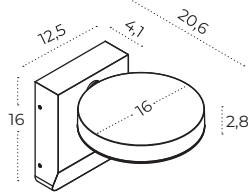

IVER IP54

Technical specification

Name	Iver IP54 3000K DGR	Iver IP54 4000K DGR
Power	20W	20W
Light source	1 x LED integrated	1 x LED integrated
Kelvins	3000K	4000K
Lumens	1434lm	1484lm
Beam angle	120°	120°
IP	IP54	IP54
Material	aluminium	aluminium
Voltage	230V	230V
Rotation	355°	355°