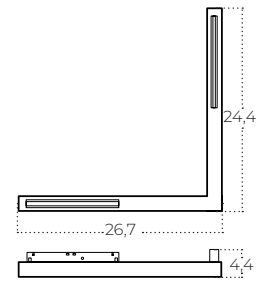

ALFA DALI SAGA TRACK MAGNETIC 24W CORNER A CCT DIMM BK

Name	Alfa DALI Saga Track Magnetic Corner A 24W CCT Switch DIM Bk
Power	24W
Light source	1 x LED integrated
Kelvins	3000 - 6000K
Beam angle	120°
IP	IP20
Material	aluminium / PVC
Voltage	48V
Type of control	SYSTEM DALI - DIMM / CCT

Technical specification

Colour / new index no.

- black AZ6288