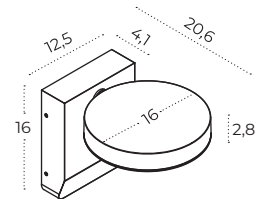

Name	Iver IP54 Sensor 3000K DGR	Iver IP54 Sensor 4000K DGR
Power	20W	20W
Light source	1 x LED integrated	1 x LED integrated
Kelvins	3000K	4000K
Lumens	1434lm	1484lm
Beam angle	120°	120°
IP	IP54	IP54
Material	aluminium	aluminium
Voltage	230V	230V
Type of control	motion sensor	motion sensor
Rotation	355°	355°

Colour / new index no.

- 3000K dark grey [AZ5703](#)
- 4000K dark grey [AZ5704](#)