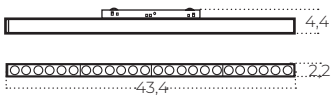

ALFA KIRA TRACK MAGNETIC 2LINE 24W CCT SWITCH DIM BK

Name	Alfa Kira Track Magnetic 2line 24W CCT Switch DIM Bk
Power	24W
Light source	1 x LED integrated
Kelvins	3000 / 4000 / 6000K
Beam angle	120°
IP	IP20
Material	aluminium / PVC
Voltage	48V
Type of control	CCT switch+DIMMER

Technical specification

Colour / new index no.

- black AZ6241