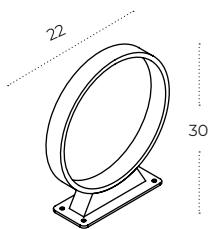

Colour / new index no.

- 3000K dark grey [AZ5709](#)
- 4000K dark grey [AZ5710](#)

SVERRE IP54 BK

Technical specification

Name	Sverre IP54 BK
Power	5W
Light source	1 x LED integrated
Kelvins	3000K
Lumens	359lm
Beam angle	120°
IP	IP54
Material	aluminium
Voltage	230V