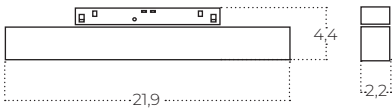

ALFA DALI SAGA TRACK MAGNETIC 12W CCT DIMM BK

Name	Alfa Dali Saga Track Magnetic 12W CCT DIM Bk
Power	12W
Light source	1 x LED integrated
Kelvins	3000-6000 K
Beam angle	120°
IP	IP20
Material	aluminium / PVC
Voltage	48V
Type of control	SYSTEM DALI - DIMM / CCT

Technical specification

Colour / new index no.

- black AZ6284