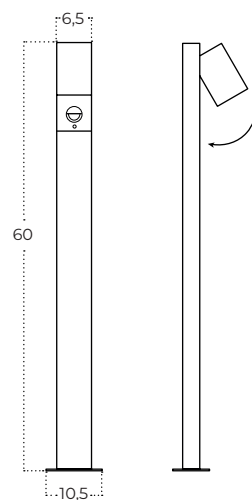

SVAN SENSOR IP54 BK

Name	Svan Sensor IP54 BK
Power	35W
Light source	1 x GU10
IP	IP54
Material	aluminium / pvc
Voltage	230V
Type of control	MOTION SENSOR

Colour / new index no.

- black   AZ5860