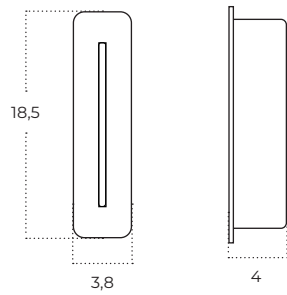

ERIN IP54

Technical specification

	Erin IP54 WH	Erin IP54 BK
Name	Erin IP54 WH	Erin IP54 BK
Power	3W	3W
Light source	1 x LED integrated	1 x LED integrated
Kelvins	3100K	3100K
Lumens	10,5lm	10,5lm
Beam angle	N/A	N/A
IP	IP54	IP54
Material	aluminium	aluminium
Voltage	230V	230V

Colour / new index no.

- black AZ6080
- white AZ6078