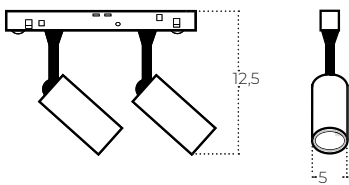

ALFA NIKO 2 TRACK MAGNETIC 2LINE 2X12W CCT SWITCH DIM BK

Name	Alfa Niko 2 Track Magnetic 2line 2x12W CCT Switch DIM Bk
Power	2 x 12W
Light source	2 x LED integrated
Kelvins	3000 / 4000 / 6000K
Beam angle	24°
IP	IP20
Material	aluminium / PVC
Voltage	48V
Type of control	CCT switch+DIMMER

Technical specification

Colour / new index no.

- black [AZ6253](#)