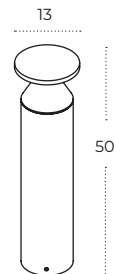

ELIAS 60 IP65

Technical specification