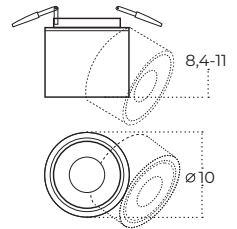

Name	COSTA SPOT BK	COSTA SPOT WH
IP	IP20	IP20
Material	aluminium	aluminium
Light source	1 x LED INTEGRATED	1 x LED INTEGRATED
Power	12W	12W
Kelvins	3000K	3000K
Lumens	1020lm	1020m
Tilt	90°	90°
Rotation	350°	350°

Colour / new index no.

○ 3000K	white	AZ2705
● 3000K	black	AZ2706