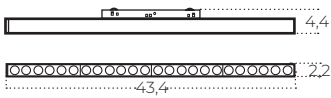

ALFA DALI KIRA TRACK MAGNETIC 24W CCT DIMM BK

Name	Alfa DALI Kira Track Magnetic 24W CCT Switch DIM Bk
Power	24W
Light source	1 x LED integrated
Kelvins	3000-6000 K
Beam angle	120°
IP	IP20
Material	aluminium / PVC
Voltage	48V
Type of control	SYSTEM DALI - DIMM / CCT

Technical specification

Colour / new index no.

- black AZ6287