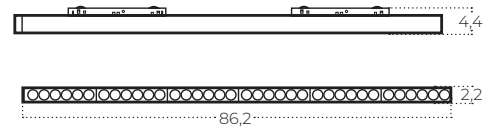

ALFA KIRA TRACK MAGNETIC 2LINE 48W CCT SWITCH DIM BK

Technical specification

Colour / new index no.

● black AZ6243

Name	Alfa Kira Track Magnetic 2line 48W CCT Switch DIM Bk
Power	48W
Light source	1 x LED integrated
Kelvins	3000 / 4000 / 6000K
Beam angle	120°
IP	IP20
Material	aluminium / PVC
Voltage	48V
Type of control	CCT switch+DIMMER