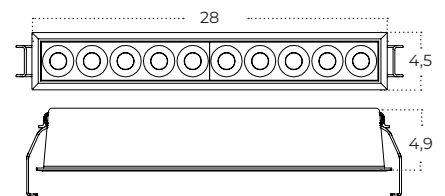

Colour / new index no.

- black AZ6276

- white AZ6275

TETRIS 10 GIPS 20W CCT DIMM

Technical specification

Name	TETRIS 10 GIPS 20W CCT DIMM WH	TETRIS 10 GIPS 20W CCT DIMM BK
IP	IP20	IP20
Material	aluminium	aluminium
Light source	1 x LED INTEGRATED	1 x LED INTEGRATED
Power	20W	20W
Kelvins	3000 / 4000 / 6000K	3000 / 4000 / 6000K
Beam angle	45°	45°
CCT	YES	YES