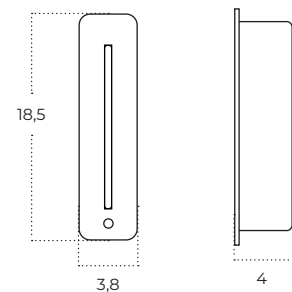

Erin IP54 Sensor WH	Erin IP54 Sensor BK
Name	Erin IP54 Sensor WH	Erin IP54 Sensor BK
Power	3W	3W
Light source	1 x LED integrated	1 x LED integrated
Kelvins	3100K	3100K
Lumens	10,5lm	10,5lm
IP	IP54	IP54
Material	aluminium	aluminium
Voltage	230V	230V
Type of control	MOTION SENSOR	MOTION SENSOR

Colour / new index no.

- black AZ6081
- white AZ6079