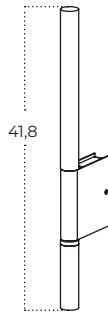

Technical specification

Colour / new index no.

- black AZ5671

OLIMPIA WALL 2

Technical specification

Name	OLIMPIA WALL 2 BK	OLIMPIA WALL 2 WH
IP	IP20	IP20
Material	aluminium/PVC	aluminium/PVC
Light source	2 x LED INTEGRATED	2 x LED INTEGRATED
Power	5W+3W	5W+3W
Kelvins	3000K	3000K
Lumens	400+240lm	400+240lm