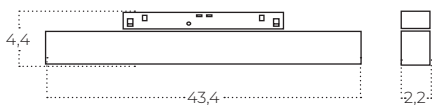

ALFA DALI SAGA TRACK MAGNETIC 24W CCT DIMM BK

Name	Alfa Dali Saga Track Magnetic 24W CCT DIM Bk
Power	24W
Light source	1 x LED integrated
Kelvins	3000-6000 K
Beam angle	120°
IP	IP20
Material	aluminium / PVC
Voltage	48V
Type of control	SYSTEM DALI - DIMM / CCT

Technical specification

Colour / new index no.

- black AZ6285