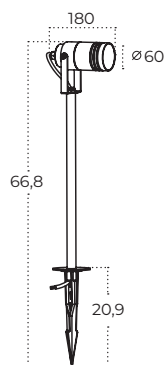

Colour / new index no.

- black AZ5860

TRAST 1 IP54 BK

Name	TraST 1 IP54 BK
Power	35W
Light source	1 x GU10
IP	IP54
Material	aluminium / pvc
Voltage	230V

Colour / new index no.

- black AZ5861

TRAST 2 IP54 BK