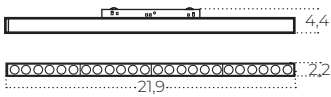

Technical specification

Colour / new index no.

● black AZ6239

ALFA KIRA TRACK MAGNETIC 2LINE 12W CCT SWITCH DIM BK

Name	Alfa Kira Track Magnetic 2line 12W CCT Switch DIM Bk
Power	12W
Light source	1 x LED integrated
Kelvins	3000 / 4000 / 6000K
Beam angle	120°
IP	IP20
Material	aluminium / PVC
Voltage	48V
Type of control	CCT switch+DIMMER