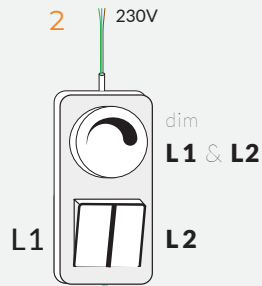

Option 2

- Turning on/off ONLY LINE-1
- Turning on/off ONLY LINE-2
- Dimable L1 & L2 – Together

Option 3

- (Together Dimable&Turning);
- L1 & L2 Turning ON/OFF
 - Dimable L1 & L2 – Together

Option 4

- ONLY Turning;
- Turning on/off ONLY LINE-1
 - Turning on/off ONLY LINE-2