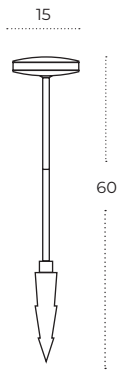

Colour / new index no.

- 3000K black [AZ5698](#)
- 4000K black [AZ5699](#)

ALVA 60 IP54

Technical specification

Name	Alva 60 IP54 DGR
Power	12W
Light source	1 x LED integrated
Kelvins	3000K
Lumens	646lm
Beam angle	120°
IP	IP54
Material	aluminium / pvc
Voltage	230V