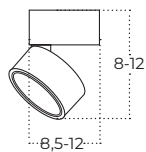

Colour / new index no.

○ white [AZ2703](#)

● black [AZ2702](#)

MONA 12W

Technical specification

Name	MONA 15W CCT SWITCH BK	MONA 15W CCT SWITCH WH
IP	IP20	IP20
Material	aluminium / pvc	aluminium / pvc
Light source	1 x LED INTEGRATED	1 x LED INTEGRATED
Power	15W	15W
Kelvins	3000 / 4000 / 6000K	3000 / 4000 / 6000K
Lumens	1200lm	1200lm
CCT	3-STEP	3-STEP
Tilt	90°	90°
Rotation	350°	350°