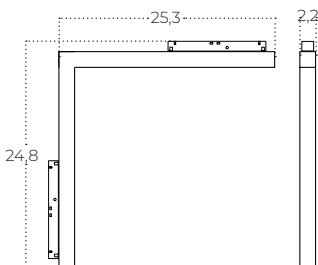

ALFA SAGA TRACK MAGNETIC 2LINE CORNER B 24W CCT SWITCH DIM BK

Name	Alfa Saga Track Magnetic 2line Corner B 24W CCT Switch DIM Bk
Power	24W
Light source	1 x LED integrated
Kelvins	3000 / 4000 / 6000K
Beam angle	120°
IP	IP20
Material	aluminium / PVC
Voltage	48V
Type of control	CCT switch+DIMMER + PHASE switch

Technical specification

Colour / new index no.

- black AZ6245