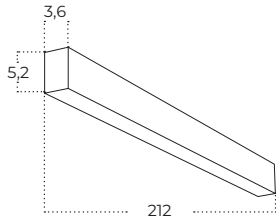

Technical specification

Colour / new index no.

- black AZ5669

LINELIO POINTS 212 CCT DIMM

Name	Linelio POINTS 212 CCT DIMM
IP	IP20
Material	aluminium / pvc
Light source	1 x LED INTEGRATED
Power	60W
Kelvins	3000 / 4000 / 6500K
Lumens	4151lm
Beam angle	30°
CCT	SWITCH
Dimmable	YES