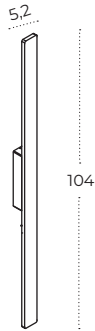

Colour / new index no.

- black AZ5711

LENNART 100 IP54

Technical specification

Name	Lennart 100 IP54 3000K BK	Lennart 100 IP54 4000K BK
Power	18W	18W
Light source	2 x LED integrated	2 x LED integrated
Kelvins	3000K	4000K
Lumens	1625lm	1690lm
Beam angle	120°	120°
IP	IP54	IP54
Material	aluminium	aluminium
Voltage	230V	230V