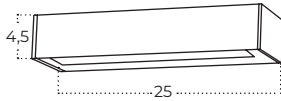

Name	TraST 2 IP54 BK
Power	35W
Light source	1 x GU10
IP	IP54
Material	aluminium / pvc
Voltage	230V

Colour / new index no.

- black AZ5862

ROSVIK 25 IP54 3000K

Technical specification

Name	Rosvik 25 IP54 6W 3000K BK	Rosvik 25 IP54 2X 6W 3000K BK
Power	6W	12W
Light source	1 x LED integrated	2 x LED integrated
Kelvins	3000K	3000K
Lumens	480lm	960lm
IP	IP54	IP54
Voltage	230V	230V