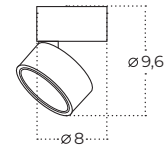

Colour / new index no.

○ 3000K white [AZ4538](#)

● 3000K black [AZ4537](#)

○ 4000K white [AZ4540](#)

● 4000K black [AZ4539](#)

MONA 10W CCT SWITCH

Technical specification

Name	MONA 10W CCT SWITCH BK	MONA 10W CCT SWITCH WH
IP	IP20	IP20
Material	aluminium / pvc	aluminium / pvc
Light source	1 x LED INTEGRATED	1 x LED INTEGRATED
Power	10W	10W
Kelvins	3000 / 4000 / 6000K	3000 / 4000 / 6000K
Lumens	800lm	800lm
CCT	3-STEP	3-STEP
Tilt	90°	90°
Rotation	350°	350°