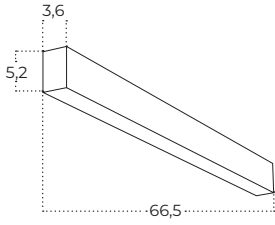

Technical specification

Colour / new index no.

- black AZ5659

LINELIO MIX 67 CCT DIMM

Name	Linelio MIX 67 CCT DIMM
IP	IP20
Material	aluminium / pvc
Light source	1 x LED INTEGRATED
Power	24W
Kelvins	3000 / 4000 / 6500K
Lumens	1576lm
Beam angle	30° + 120°
CCT	SWITCH
Dimmable	YES