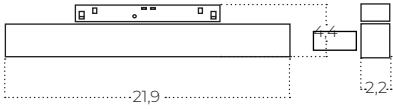

L-1
normal direction

L-2
change direction
– rotate 180

(Converst L-1 to L-2)
Turned the lamp 180°. Unplug to the track rail with opposite direction and replace it with LINE-2

ALFA 2LINE

track magnetic

ALFA SAGA TRACK MAGNETIC 2LINE 12W CCT SWITCH DIM BK