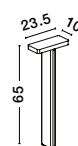

IP65

POET - 9492780
Anthracite Die-Casting Aluminium
& Clear Glass
LED 16 Watt 1177Lm
3000K 220-240V
Beam Angle 90° IP65
L: 23.5 W: 10 H: 65 cm

POET - 9492770
Anthracite Die-Casting Aluminium
& Clear Glass
LED 8 Watt 560Lm
3000K 220-240V
Beam Angle 94° IP65
L: 13.5 W: 10 H: 65 cm