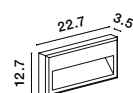

RIO - 9492670

Anthracite Die-Casting Aluminium & Clear Glass
LED 6 Watt 122.31Lm
3000K 220-240V
Beam Angle 266° IP65
L: 22.7 W: 3.5 H: 12.7 cm