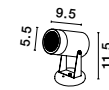

Rotating & Adjustable

CALIX - 9172870
Black Aluminium & Clear Glass
LED 3W Watt 273Lm
3000K 220-240 Volt
Beam Angle 24° IP65
D: 40 W: 7.3 H: 22.5 cm

IP54

Rotating & Adjustable

DESTRY - 9136184
Black Aluminium & Clear Glass
Honeycomb Antiglare Diffuser
LED GU10 1x10 Watt
220-240 Volt
Bulb Excluded IP54
D: 5.5 W: 9.5 H: 11.5 cm