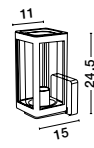

FIGO - 9060192
Dark Grey Aluminum
& Clear Glass
LED E27 1x12 Watt
220-240 Volt
Bulb Excluded IP54
L: 11 W: 15 H: 24.5 cm