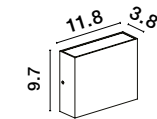

DEWI - 9492640
Anthracite Die-Casting Aluminium
& Clear Glass
LED 7.7 Watt 296Lm
3000K 220-240V
Beam Angle 253° IP65
Light Up & Down
L: 11.8 W: 3.8 H: 9.7 cm