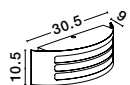

ZENITH . 713113
Dark Gray Aluminium
White Acrylic Diffuser
LED E27 1x12 Watt
220-240 Volt
Bulb Excluded IP44
L: 30.5 W: 9 H: 10.5 cm