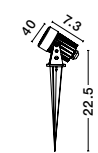

Rotating & Adjustable