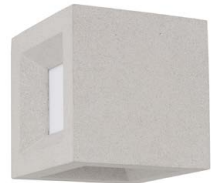

CASTRO - 9762161
Gray Sandstone & Acrylic
LED E27 1x12 Watt
Bulb Excluded
100-240 Volt IP65
L: 16 W: 16 H: 16 cm

CASTRO - 9762162
White Sandstone & Acrylic
LED E27 1x12 Watt
Bulb Excluded
100-240 Volt IP65
L: 16 W: 16 H: 16 cm