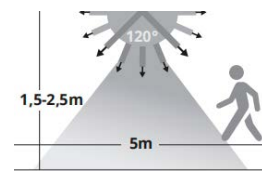

MARTA - 9492530

Anthracite Die-Casting Aluminium & Clear Glass
LED 1 Watt 57Lm
3000K 3.7 Volt
Beam Angle 54° IP65
Switch On/Off
L: 11.3 W: 8.9 H: 11.2 cm

Motion Sensor Activation

Max. distance 5M. Temperature less than 20°C
The lights need to be installed at least 1.5-2.5M.
from the ground.
Charging time: 7-9 hours
Lighting duration : 10-11 hours