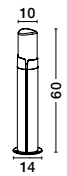

PYRO - 9209211
Dark Gray Aluminium
White Acrylic
LED E27 1x12 Watt
220-240 Volt IP54
Bulb Excluded
D: 10 W: 13 H: 21 cm