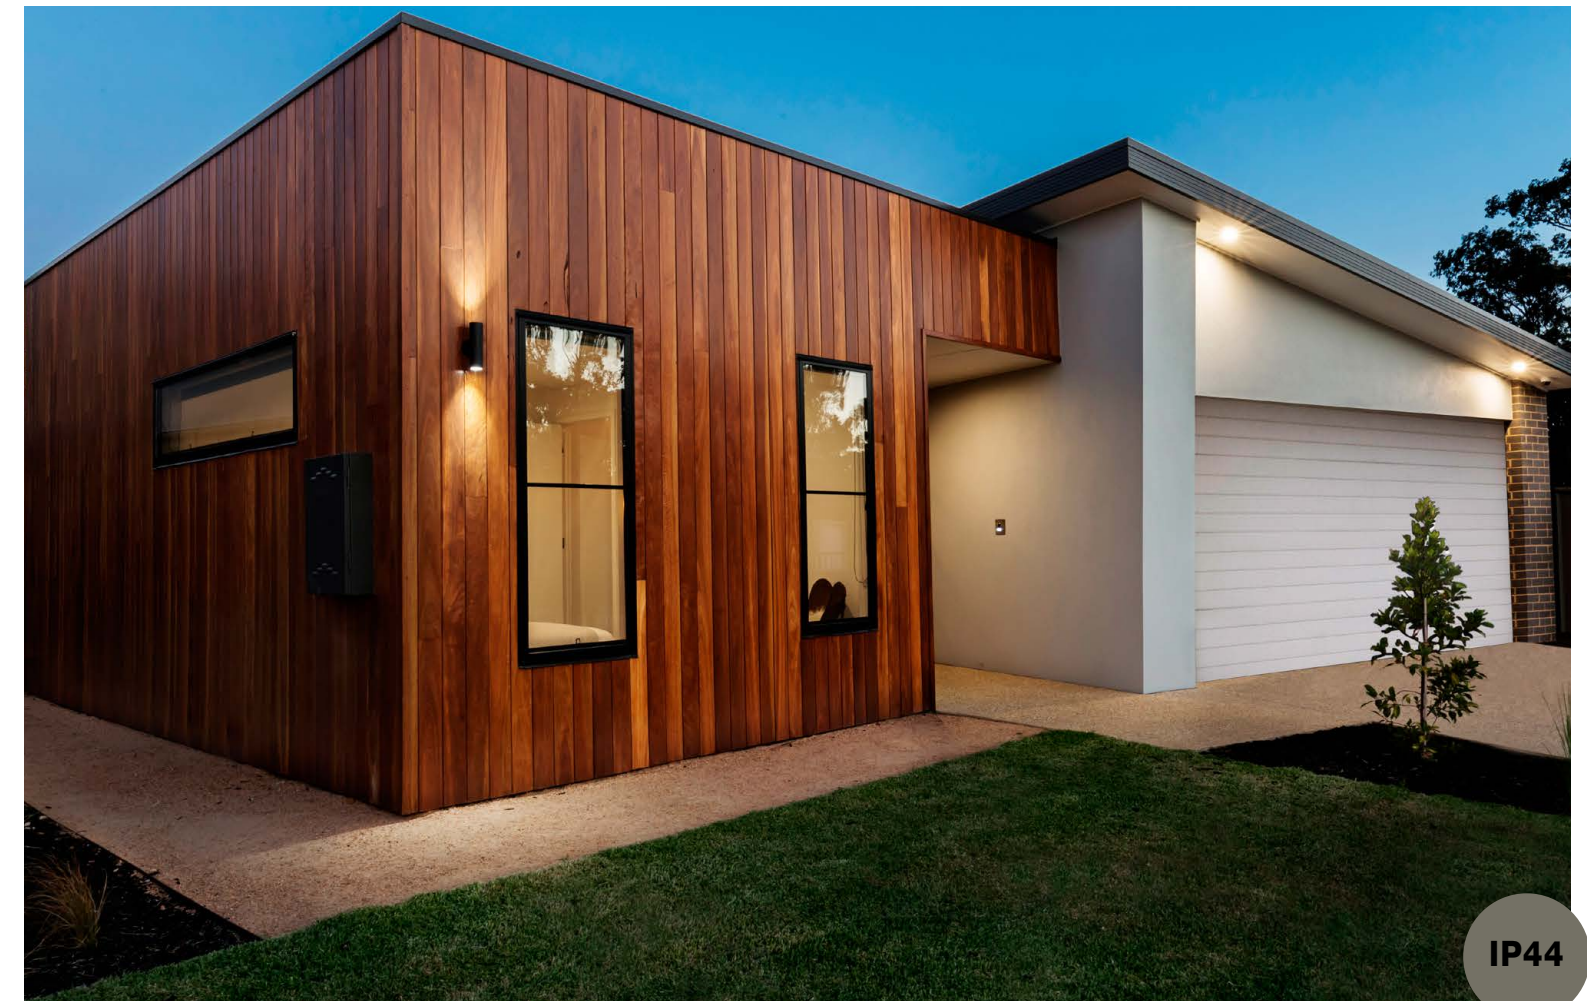

LIMBIO - 9010602

Black ABS
Glass Diffuser
LED GU10 1x7 Watt
Bulb Excluded IP44
Light Down
D: 6 W: 8.5 H: 12 cm

IP44

NODUS - 773221

Dark Gray Aluminium
Glass Diffuser
LED GU10 1x7 Watt
220-240 Volt IP54
Bulb Excluded
Light Down
D: 6.5 W: 10.4 H: 11 cm

NODUS - 773223

Dark Gray Aluminium
Glass Diffuser
LED GU10 2x7 Watt
220-240 Volt IP54
Bulb Excluded
Light Up & Down
D: 6.5 W: 10.4 H: 18 cm

NODUS - 773222

Antique Brown Aluminium
Glass Diffuser
LED GU10 1x7 Watt
220-240 Volt IP54
Bulb Excluded
Light Down
D: 6.5 W: 10.4 H: 11 cm

NODUS - 773224

Antique Brown Aluminium
Glass Diffuser
LED GU10 2x7 Watt
220-240 Volt IP54
Bulb Excluded
Light Up & Down
D: 6.5 W: 10.4 H: 18 cm

LIMBIO - 9010622

Black ABS
Glass Diffuser
LED GU10 2x7 Watt
Bulb Excluded IP44
Light Up & Down
D: 8 W: 8.5 H: 16 cm

LIMBIO - 9010621

White Acrylic
Glass Diffuser
LED GU10 2x7 Watt
Bulb Excluded IP44
Light Up & Down
D: 8 W: 8.5 H: 16 cm