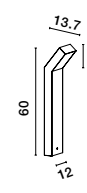

SUITE - 859438

Dark Gray Aluminium & Acrylic
LED 10 Watt 485Lm 3000K
100-240 Volt 50Hz
Beam 140° IP54
D: 15 W: 5 cm

IP65

BRIGITTA - 9020928
 Black Aluminium
 & Anti-Glare Acrylic Diffuser
 LED 6 Watt 503Lm
 3000K 100-240V IP65
 L: 12 W: 8.3 H: 20.8 cm