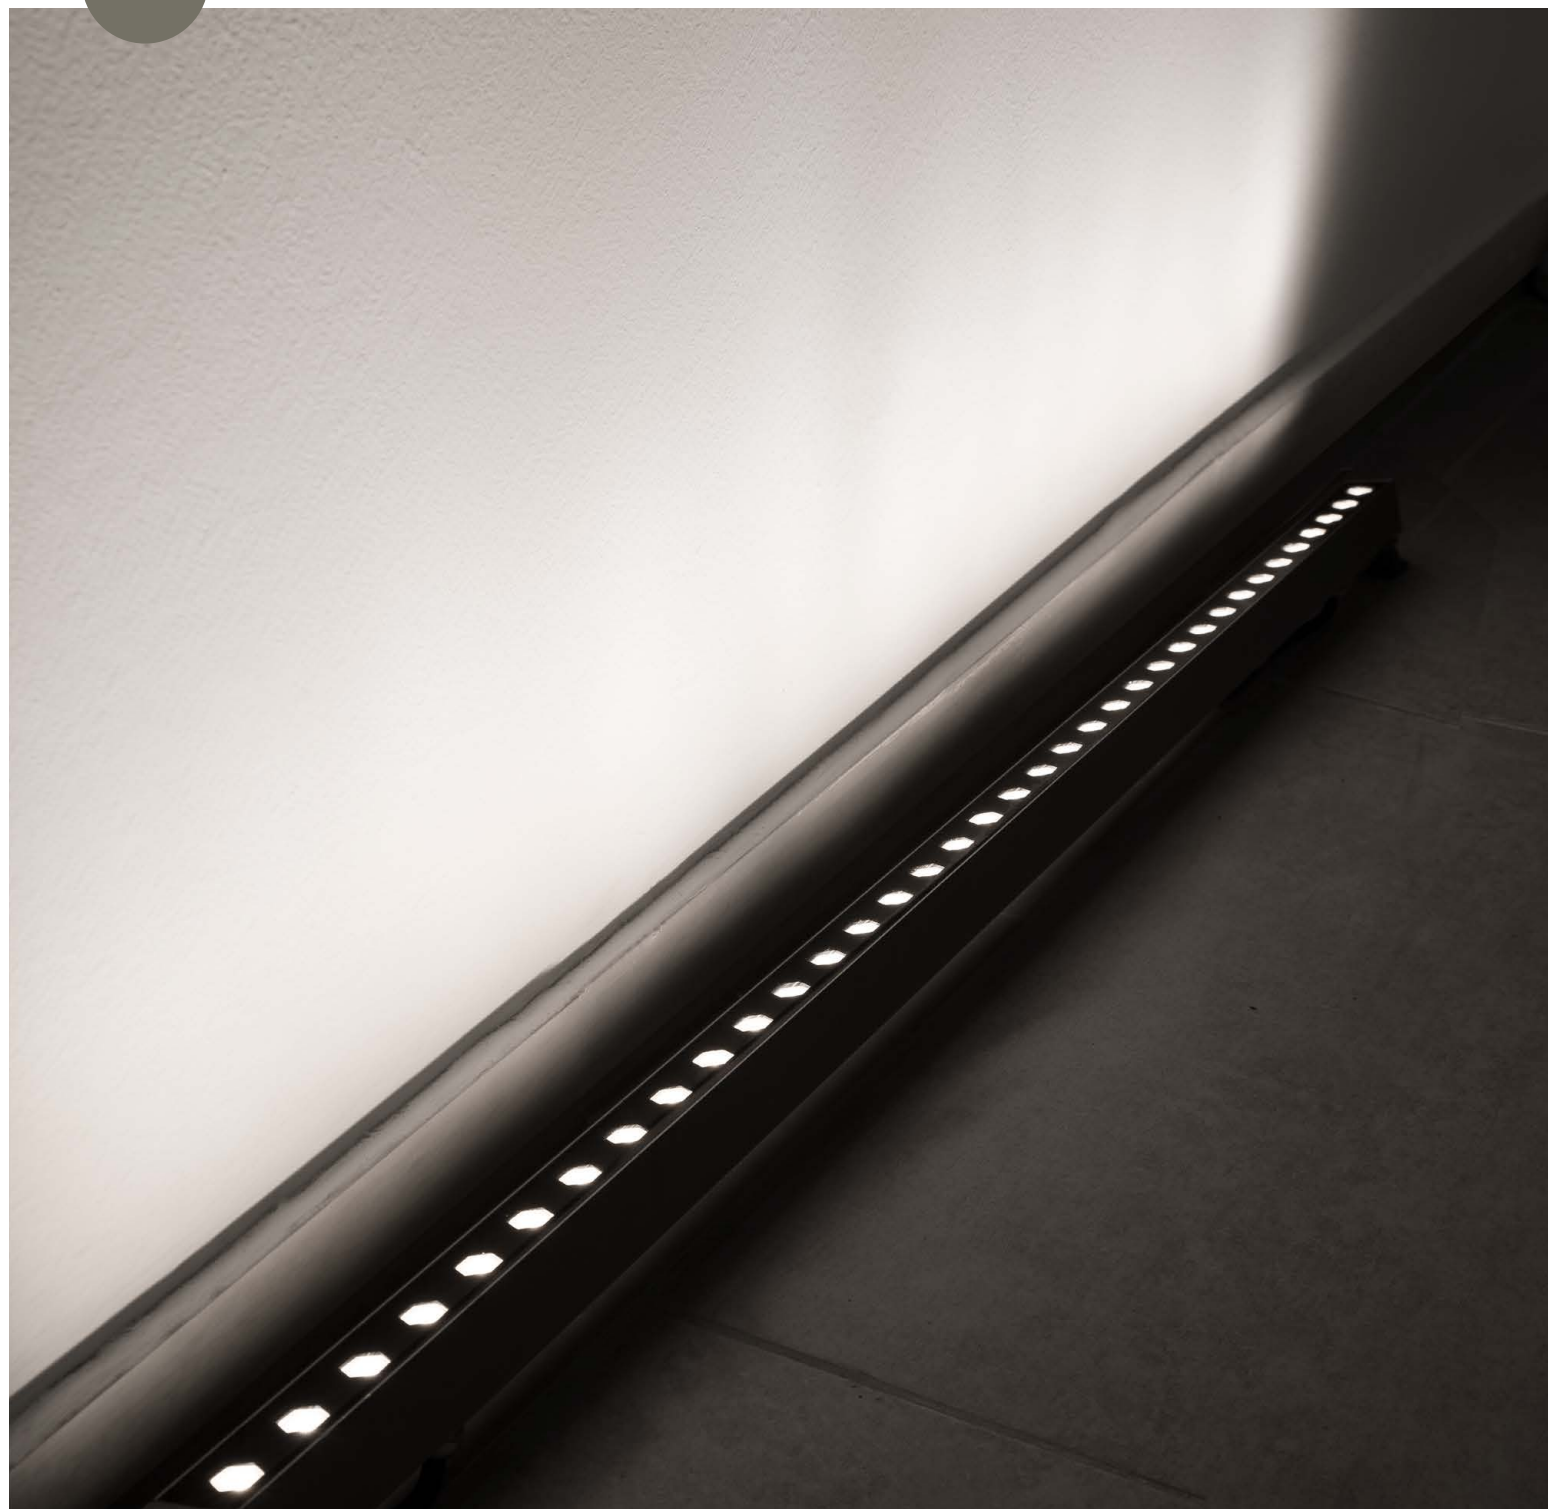

WALL WASHER - 9011102

Wall Washer
Satin Nickel Aluminium & Glass
LED Chip Philips 15 Watt
746Lm 3000K DC24V
Beam Angle 30° IP67
L: 100 W: 2.5 H: 3.5 cm

INSTALLATION

IP67 WATERPROOF / ULTRA THIN

IP65 WATERPROOF / ULTRA NARROW / 7°