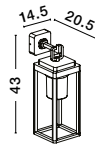

FIGO - 9492500
Anthracite Die-Casting
Aluminium & Clear Acrylic
LED E27 1x12 Watt
220-240 Volt
Bulb Excluded IP65
L: 14.5 W: 20.5 H: 43 cm