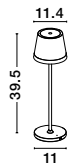

Charging time: 4.5hrs
 • Touch 1: 100% of light - 10hrs
 • Touch 2: 50% of light - 20 hrs

IP54

TWO DIFFERENT TYPES OF CHARGING

PG RECHARGING BASE

USB TYPE C

SEINA - 9223406
 Dimmable
 Sandy Black Aluminium & Acrylic
 LED 2 Watt 192Lm
 2700K DC 5 Volt IP54
 Switch On/Off
 Rechargeable with PG base or White USB Type C Wire
 D: 11.4 H: 39.5 cm