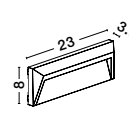

LUTON - 8403622
Dark Gray ABS
LED 1.6 Watt
212Lm 3000K IP65
100-220 Volt 50Hz
RC Driver Included
L: 23 W: 3.3 H: 8 cm