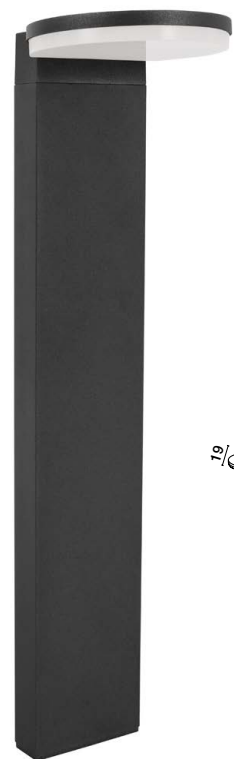

ENZI - 9936101

Dark Gray Aluminium
Acrylic Diffuser
LED 15 Watt 1630Lm
3000K 100-240 Volt
Beam Angle 180° IP54
D: 18 W: 18 H: 7 cm

POSEN - 9131202

Anthracite Die-Casting
Aluminium & Acrylic Diffuser
LED 10 Watt 795Lm
3000K 200-240 Volt
Beam Angle 113° IP65
L: 18 W: 19 H: 65 cm