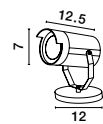

KIMIKO . 9026126

Black Aluminium
& Clear Glass
LED GU10 1x10 Watt
220-240 Volt
Bulb Excluded IP54
D: 7 H: 12.5 cm