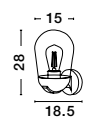

IP54

OMIKA - 9060196

Dark Grey Aluminum
& Clear Glass
LED E27 1x12 Watt
110-240 Volt
Bulb Excluded IP54
D: 15 H: 97 cm

OMIKA - 9060194

Dark Grey Aluminum
& Clear Glass
LED E27 1x12 Watt
110-240 Volt
Bulb Excluded IP54
D: 15 W: 18.5 H: 28 cm