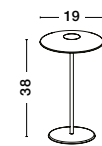

USB
CHARGER