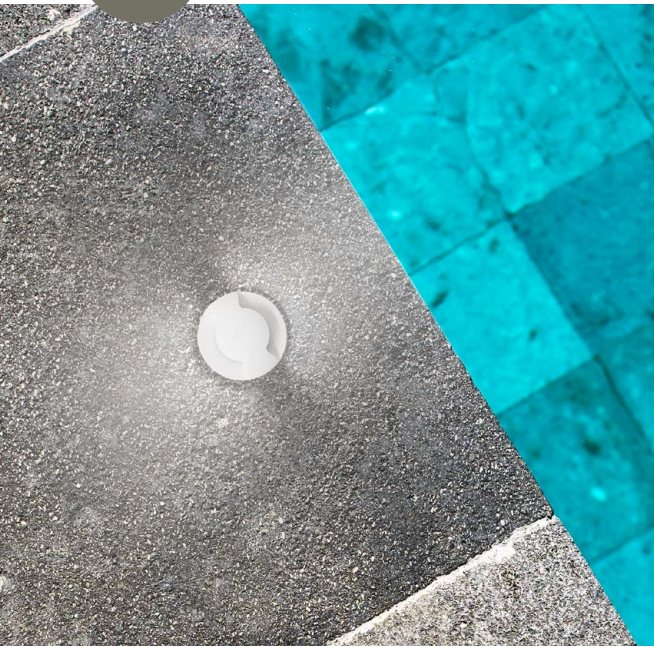

BANG - 9019212
Satin Nickel Aluminium
LED 1 Watt 104.8Lm 3000K
3 Volt 50Hz IP67
D: 3.7 H: 5.3 cm
Cut Out: 3.2 cm
Cable Length 1.80m
Connect it with driver 9020170

BANG - 9019213
Satin Nickel Aluminium
LED 1 Watt 98.24Lm 3000K
3 Volt 50Hz IP67
D: 3.7 H: 5.3 cm
Cut Out: 3.2 cm
Cable Length 1.80m
Connect it with driver 9020170

BANG - 9203113
Satin Nickel Aluminium
LED 1 Watt 60Lm 3000K IP67
100-240 Volt 50Hz
Beam 42° Driver Included
D: 4.2 H: 7 cm
Cut Out: 3.7 cm

BANG - 9203111
Satin Nickel Aluminium
LED 1 Watt 60Lm 3000K IP67
100-240 Volt 50Hz
Beam 42° Driver Included
D: 4.2 H: 9 cm
Cut Out: 3.7 cm

BANG - 9203112
Satin Nickel Aluminium
LED 1 Watt 60Lm 3000K IP67
100-240 Volt 50Hz
Beam 51° Driver Included
D: 4.2 H: 9 cm
Cut Out: 3.7 cm

BANG - 8038801
White Aluminium
LED 1 Watt 19Lm
3 Volt 50Hz
3000K IP67
D: 3.7 H: 5.3 cm
Cut Out: 3.2 cm

BANG - 8038401
White Aluminium
LED 1 Watt 104.8Lm
3 Volt 50Hz
3000K IP67
D: 3.7 H: 5.3 cm
Cut Out: 3.2 cm

BANG - 8039001
White Aluminium
LED 1 Watt 11.4Lm
3 Volt 50Hz
3000K IP67
D: 3.7 H: 5.3 cm
Cut Out: 3.2 cm

DRIVER - 9020170
Driver 4W ACTEC MINI IP65
Input: 100-240V AC 50/60Hz
Output: 3-12 VDC
350mA Not Dimmable

CABLE LENGTH 1.80m

DON'T FORGET TO CONNECT THEM WITH DRIVER | code: 9020170