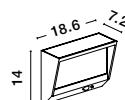

LIDO . 9790522

Gray Concrete
Glass Diffuser
LED GU10 2x7 Watt IP65
100-240 Volt Bulb Excluded
Light Up & Down
D: 8.6 W: 10 H: 18 cm

SOLAR & SENSOR LIGHTS

VALOR - 9492540

Anthracite Die-Casting Aluminium & Frost Acrylic
LED 2 Watt 104Lm
3000K 3.7 Volt
Beam Angle 86° IP65
Switch On/Off
L: 18.6 W: 7.2 H: 14 cm