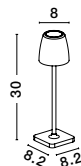

COLT - 9223411

Dimmable
Sandy Black Die-Casting Aluminium & Acrylic
LED 2 Watt 207Lm 3000K IP54
Beam Angle 62° DC 5 Volt
Switch On/Off USB Wire
D: 8 H: 30 cm