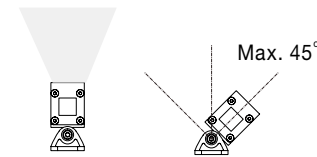

WALL WASHER - 9011102

Wall Washer
Satin Nickel Aluminium & Glass
LED Chip Philips 15 Watt
746Lm 3000K DC24V
Beam Angle 30° IP67
L: 100 W: 2.5 H: 3.5 cm

INSTALLATION

IP67 WATERPROOF / ULTRA THIN

IP65 WATERPROOF / ULTRA NARROW / 7°