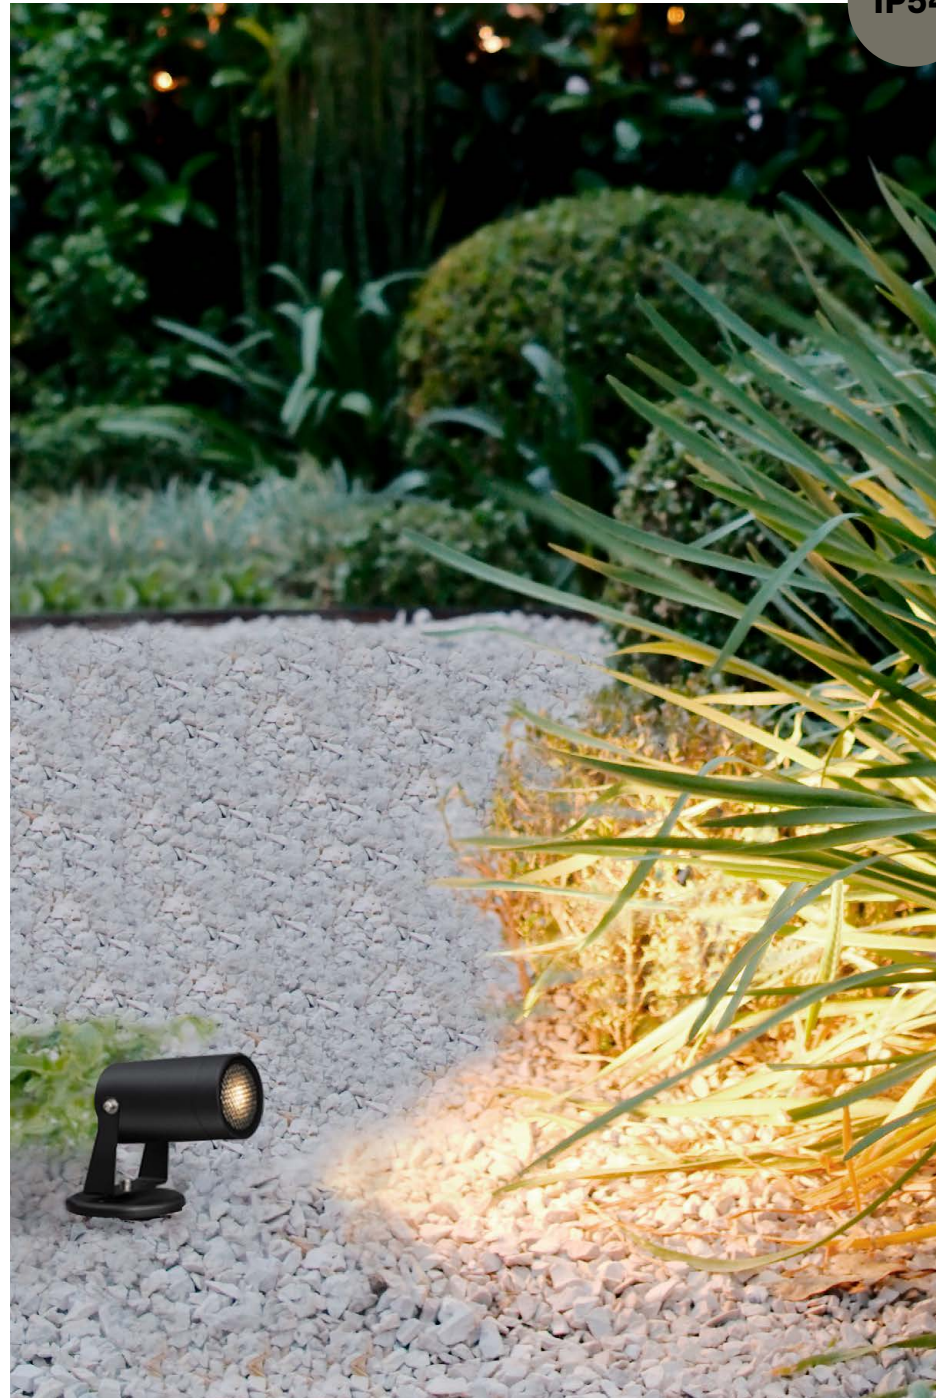

IP65

Rotating & Adjustable

VIDA - 9026128
Black Aluminium & Clear Glass
LED GU10 1x10 Watt
220-240 Volt
Bulb Excluded IP65
D: 7 W: 9.5 H: 21 cm

Rotating & Adjustable

CALIX - 9172870
Black Aluminium & Clear Glass
LED 3W Watt 273Lm
3000K 220-240 Volt
Beam Angle 24° IP65
D: 40 W: 7.3 H: 22.5 cm

IP54