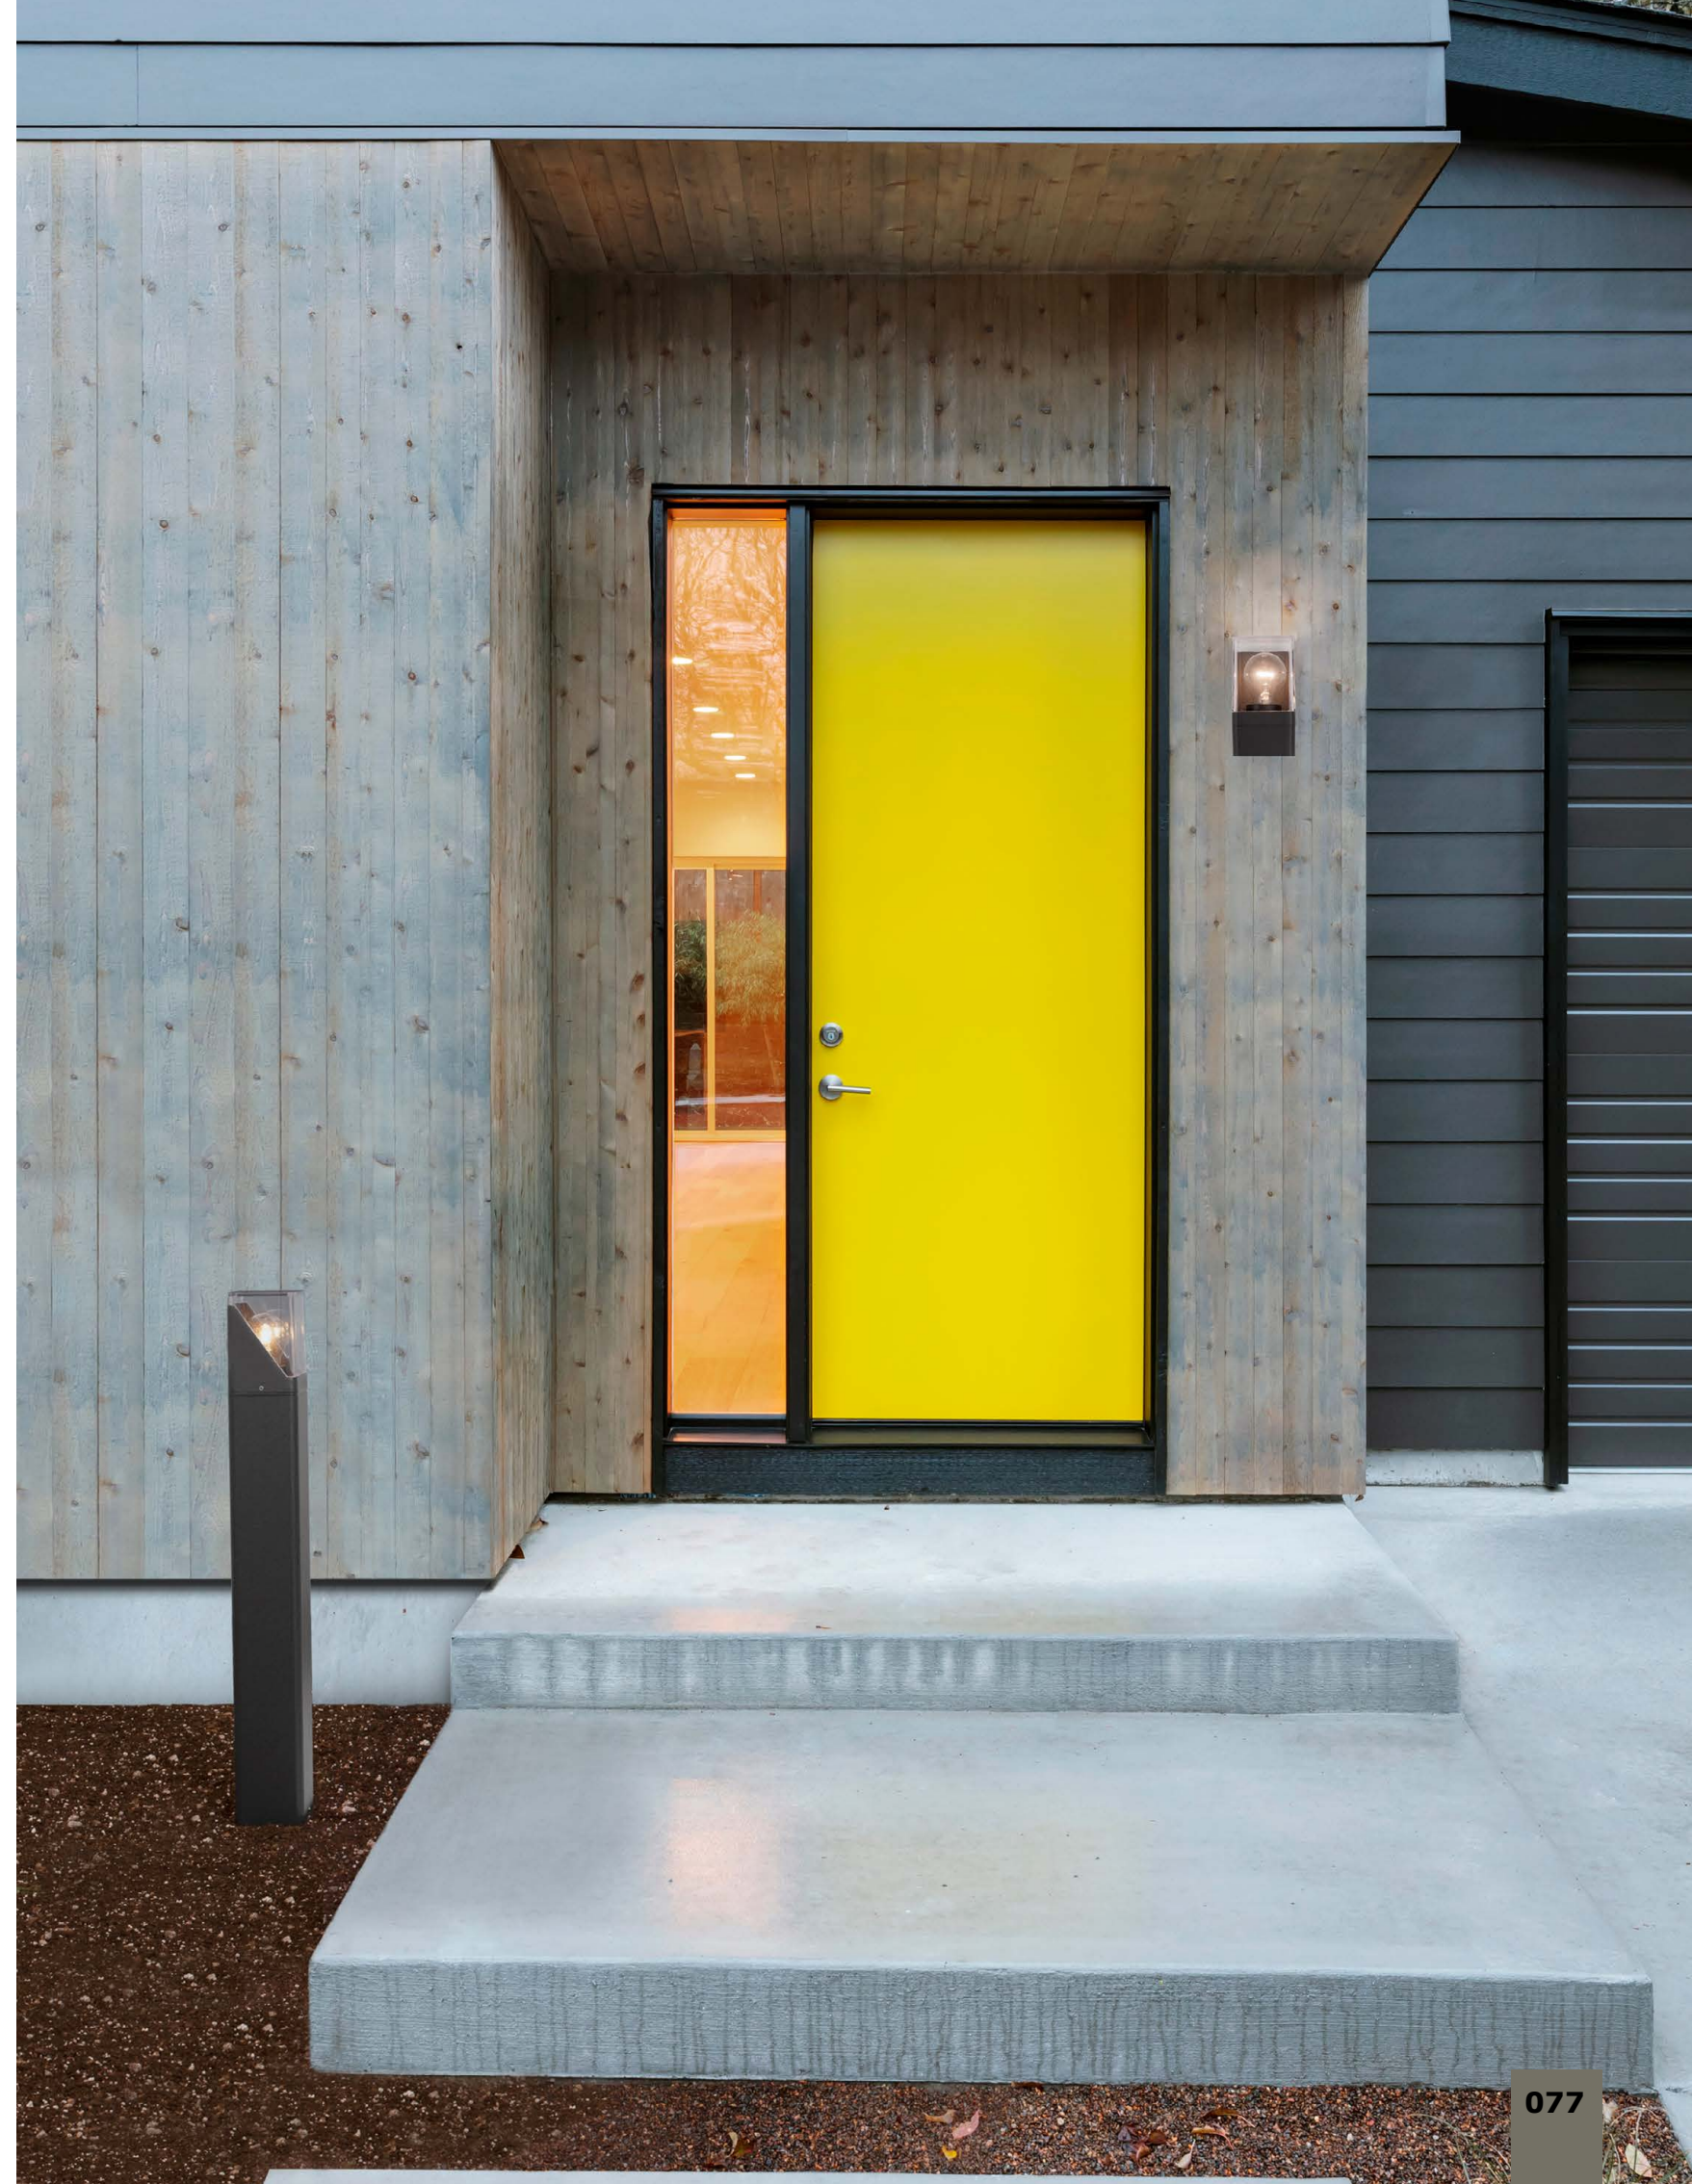

IP65

SELENA - 9492720

Anthracite Die-Casting Aluminum
& Clear Acrylic
LED E27 1x12 Watt
220-240 Volt
Bulb Excluded IP65
D: 9 W: 10.1 H: 17.1 cm

SELENA - 9492740

Anthracite Die-Casting Aluminum
& Clear Acrylic
LED E27 1x12 Watt
220-240 Volt
Bulb Excluded IP65
L: 8.5 W: 9.8 H: 16 cm

SELENA - 9492730

Anthracite Die-Casting Aluminum
& Clear Acrylic
LED E27 1x12 Watt
220-240 Volt
Bulb Excluded IP65
D: 9 H: 65 cm

SELENA - 9492750

Anthracite Die-Casting Aluminum
& Clear Acrylic
LED E27 1x12 Watt
220-240 Volt
Bulb Excluded IP65
L: 8.5 W: 8.5 H: 65 cm