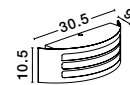

ZENITH . 713114
Antique Brown Aluminium
White Acrylic Diffuser
LED E27 1x12 Watt
220-240 Volt
Bulb Excluded IP44
L: 30.5 W: 9 H: 10.5 cm