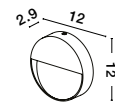

AIZEN - 9026120

White Aluminium & Clear Glass
 LED 3 Watt 16Lm 3000K
 600mA 100-240V
 Beam Angle 148° IP54
 Cut Out: L: 12.6 W: 4.2 H: 6 cm
 L: 13.5 W: 5 H: 6.5 cm
 Junction Box Included

IP54

JOYA - 9944141
 Sandy Black Aluminium
 LED 3 Watt 16.3Lm
 3000K 100-240 Volt 50Hz
 Beam Angle 21° IP65
 D: 6.5 W: 4 H: 6 cm
 Cut Out: 5.5 cm