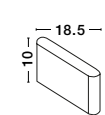

SOHO - 740403

Sandy White Aluminium
Glass Diffuser
LED 2x5 Watt 800Lm
3000K 220-240 Volt 50Hz
Beam 2x60° IP54
Light Up & Down

L: 18.5 W: 3 H: 10 cm