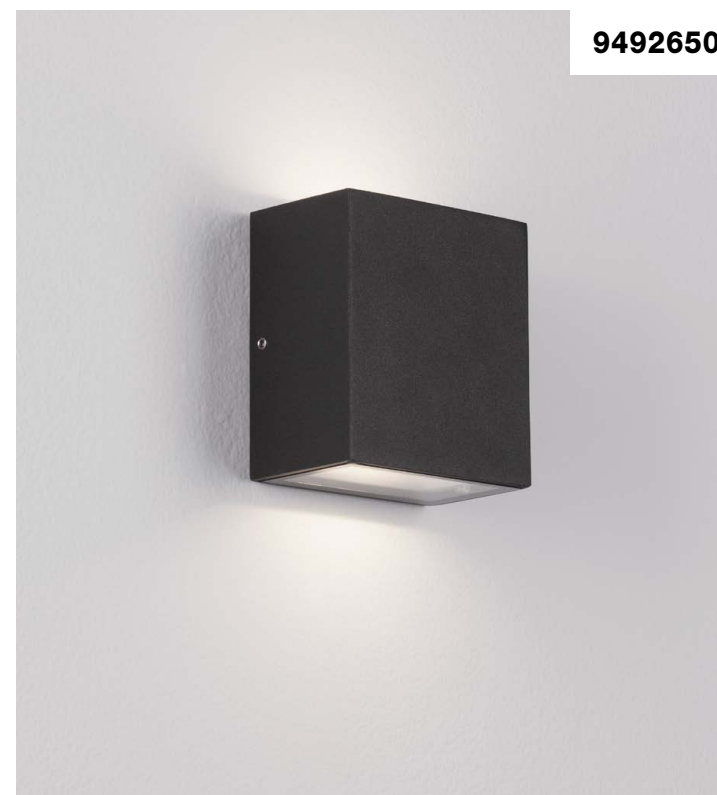

PARRIS - 9492620
Anthracite Die-Casting Aluminium
& Clear Glass
LED 8.6 Watt 395Lm
3000K 220-240V
Beam Angle 101° IP65
L: 12 W: 12 H: 11.5 cm

SERIKA - 9492580
Anthracite Die-Casting Aluminium
& Clear Glass
LED 8 Watt 188Lm
3000K 220-240V
Beam Angle 222° IP65
L: 11 W: 6 H: 11 cm

ZARO - 9492650
Anthracite Die-Casting Aluminium
& Clear Glass
LED 10.4 Watt 639Lm
3000K 220-240V
Beam Angle 266° IP65
Light Up & Down
L: 9 W: 5.5 H: 10.2 cm

DEWI - 9492640
Anthracite Die-Casting Aluminium
& Clear Glass
LED 7.7 Watt 296Lm
3000K 220-240V
Beam Angle 253° IP65
Light Up & Down
L: 11.8 W: 3.8 H: 9.7 cm

9492650