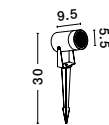

IP65

Rotating & Adjustable

VIDA - 9026128
Black Aluminium & Clear Glass
LED GU10 1x10 Watt
220-240 Volt
Bulb Excluded IP65
D: 7 W: 9.5 H: 21 cm

Rotating & Adjustable

CALIX - 9172870
Black Aluminium & Clear Glass
LED 3W Watt 273Lm
3000K 220-240 Volt
Beam Angle 24° IP65
D: 40 W: 7.3 H: 22.5 cm

IP54

Rotating & Adjustable

DESTRY - 9136184
Black Aluminium & Clear Glass
Honeycomb Antiglare Diffuser
LED GU10 1x10 Watt
220-240 Volt
Bulb Excluded IP54
D: 5.5 W: 9.5 H: 11.5 cm

Rotating & Adjustable

DESTRY - 9136183
Black Aluminium & Clear Glass
Honeycomb Antiglare Diffuser
LED GU10 1x10 Watt
220-240 Volt
Bulb Excluded IP54
D: 5.5 W: 9.5 H: 30 cm