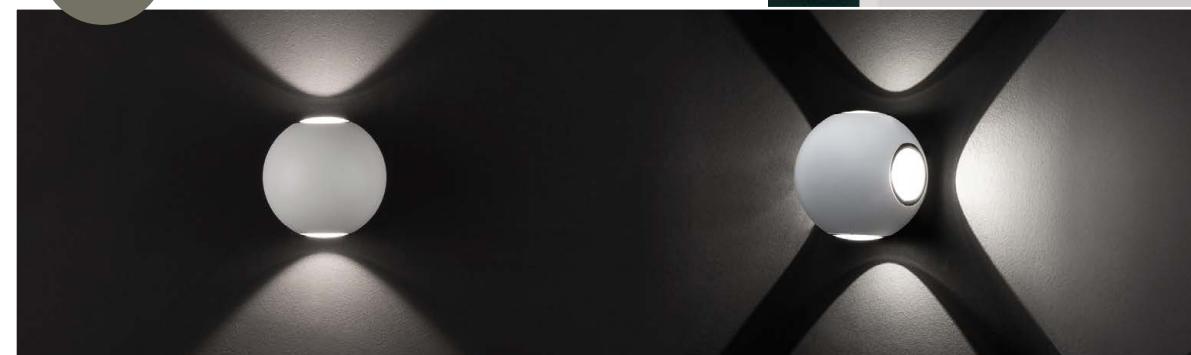

IP54

ZARI - 9226217
Sandy White Aluminium & Glass
Cree LED 2x2 Watt 285Lm
3000K 100-240 Volt 50Hz
Beam Angle 2x38° IP54
L: 5.5 W: 6.5 H: 6.5 cm
Light in 2 directions

COMO - 726217
Sandy White Aluminium & Glass
LED 2x5 Watt 560Lm
3000K 220-240 Volt 50Hz
Beam Angle 2x51° IP54
D: 11 W: 8.5 cm
Light in 2 directions

ZARI - 9226216
Sandy Black Aluminium & Glass
Cree LED 2x2 Watt 285Lm
3000K 100-240 Volt 50Hz
Beam Angle 2x38° IP54
L: 5.5 W: 6.5 H: 6.5 cm
Light in 2 directions

COMO - 852436
Sandy White Aluminium & Glass
LED 4x1 Watt 265Lm
3000K 220-240 Volt 50Hz
Beam Angle 4x51° IP54
D: 11 W: 8.5 cm
Light in 4 directions

ZARI - 9226215
Sandy White Aluminium & Glass
Osram LED 4x1 Watt 265Lm
3000K 100-240 Volt 50Hz
Beam Angle 4x38° IP54
L: 5.5 W: 6.5 H: 6.5 cm
Light in 4 directions

ZARI - 9226214
Sandy Black Aluminium & Glass
Osram LED 4x1 Watt 265Lm
3000K 100-240 Volt 50Hz
Beam Angle 4x38° IP54
L: 5.5 W: 6.5 H: 6.5 cm
Light in 4 directions

IP54