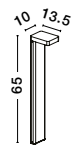

OFIR - 9002868

Black Aluminium & Acrylic
LED 10.3 Watt 660Lm
3000K 220-240 Volt
Beam Angle 92° IP54
L: 16 W: 8 H: 75 cm

IP65

POET - 9492780
Anthracite Die-Casting Aluminium
& Clear Glass
LED 16 Watt 1177Lm
3000K 220-240V
Beam Angle 90° IP65
L: 23.5 W: 10 H: 65 cm