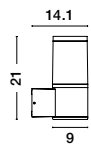

CETERA - 9002873

Black Aluminium & Acrylic
LED E27 1x12 Watt
220-240 Volt IP54
Bulb Excluded
D: 9 W: 14.1 H: 21 cm