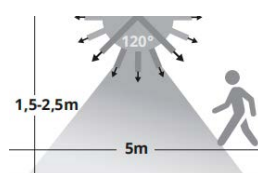

MARTA - 9492530

Anthracite Die-Casting Aluminium & Clear Glass
LED 1 Watt 57Lm
3000K 3.7 Volt
Beam Angle 54° IP65
Switch On/Off
L: 11.3 W: 8.9 H: 11.2 cm

Motion Sensor Activation

Max. distance 5M. Temperature less than 20°C
The lights need to be installed at least 1.5-2.5M.
from the ground.
Charging time: 7-9 hours
Lighting duration : 10-11 hours