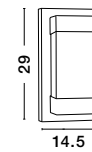

LETO . 9060203

Sandy Black Aluminium
Acrylic Diffuser
LED 18 Watt 2132Lm
3000K 220-240V
Beam Angle 120° IP65
L: 14.5 W: 10.2 H: 29 cm