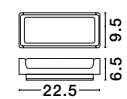

KEEN - 9160081

Dark Gray Aluminium
Acrylic Diffuser
LED 12 Watt 936Lm
3000K 220-240 Volt 50Hz
Beam Angle 75° IP65
L: 22.5 W: 6.5 H: 9.5 cm