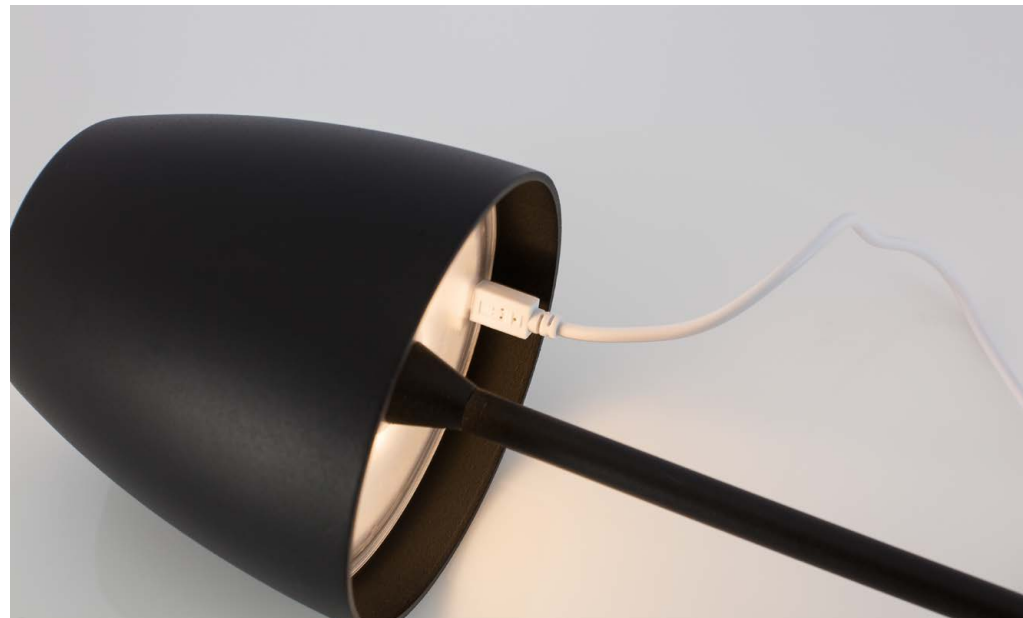

IP54 PORTABLE

Charging time: 7-8hrs
• Touch 1: 100% of light - 8-9hrs
• Touch 2: 5% of light - 280 hrs

COLT - 9223999
Dimmable
Sandy Rust Brown Die-Casting Aluminium & Acrylic
LED 2 Watt 207Lm 3000K IP54
Beam Angle 62° DC 5 Volt
Switch On/Off USB Wire
D: 11 W: 11 H: 38 cm

COLT - 9223998
Dimmable
Sandy Olive Green Die-Casting Aluminium & Acrylic
LED 2 Watt 207Lm 3000K IP54
Beam Angle 62° DC 5 Volt
Switch On/Off USB Wire
D: 11 W: 11 H: 38 cm

COLT - 9223997
Dimmable
Sandy Dark Grey Die-Casting Aluminium & Acrylic
LED 2 Watt 207Lm 3000K IP54
Beam Angle 62° DC 5 Volt
Switch On/Off USB Wire
D: 11 W: 11 H: 38 cm

COLT - 9121911
Dimmable
Sandy White Die-Casting Aluminium & Acrylic
LED 2 Watt 207Lm 3000K IP54
Beam Angle 62° DC 5 Volt
Switch On/Off USB Wire
D: 11 W: 11 H: 38 cm

COLT - 9121912
Dimmable
Sandy Black Die-Casting Aluminium & Acrylic
LED 2 Watt 207Lm 3000K IP54
Beam Angle 62° DC 5 Volt
Switch On/Off USB Wire
D: 11 W: 11 H: 38 cm