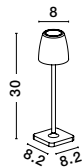

ADAPTOR - 9223409
 Black adaptor 5V 2A

ADAPTOR - 9223410
 White adaptor 5V 2A

COLT - 9223415

Dimmable
 Sandy White Die-Casting Aluminium & Acrylic
 LED 2 Watt 207Lm 3000K IP54
 Beam Angle 62° DC 5 Volt
 Switch On/Off USB Wire
 D: 8 H: 30 cm