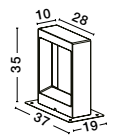

IP65

CAIRO . 9540217
Gray Cement
Glass Diffuser
LED 8 Watt 380Lm
3000K 120-230V IP65
L: 28 W: 10 H: 35 cm