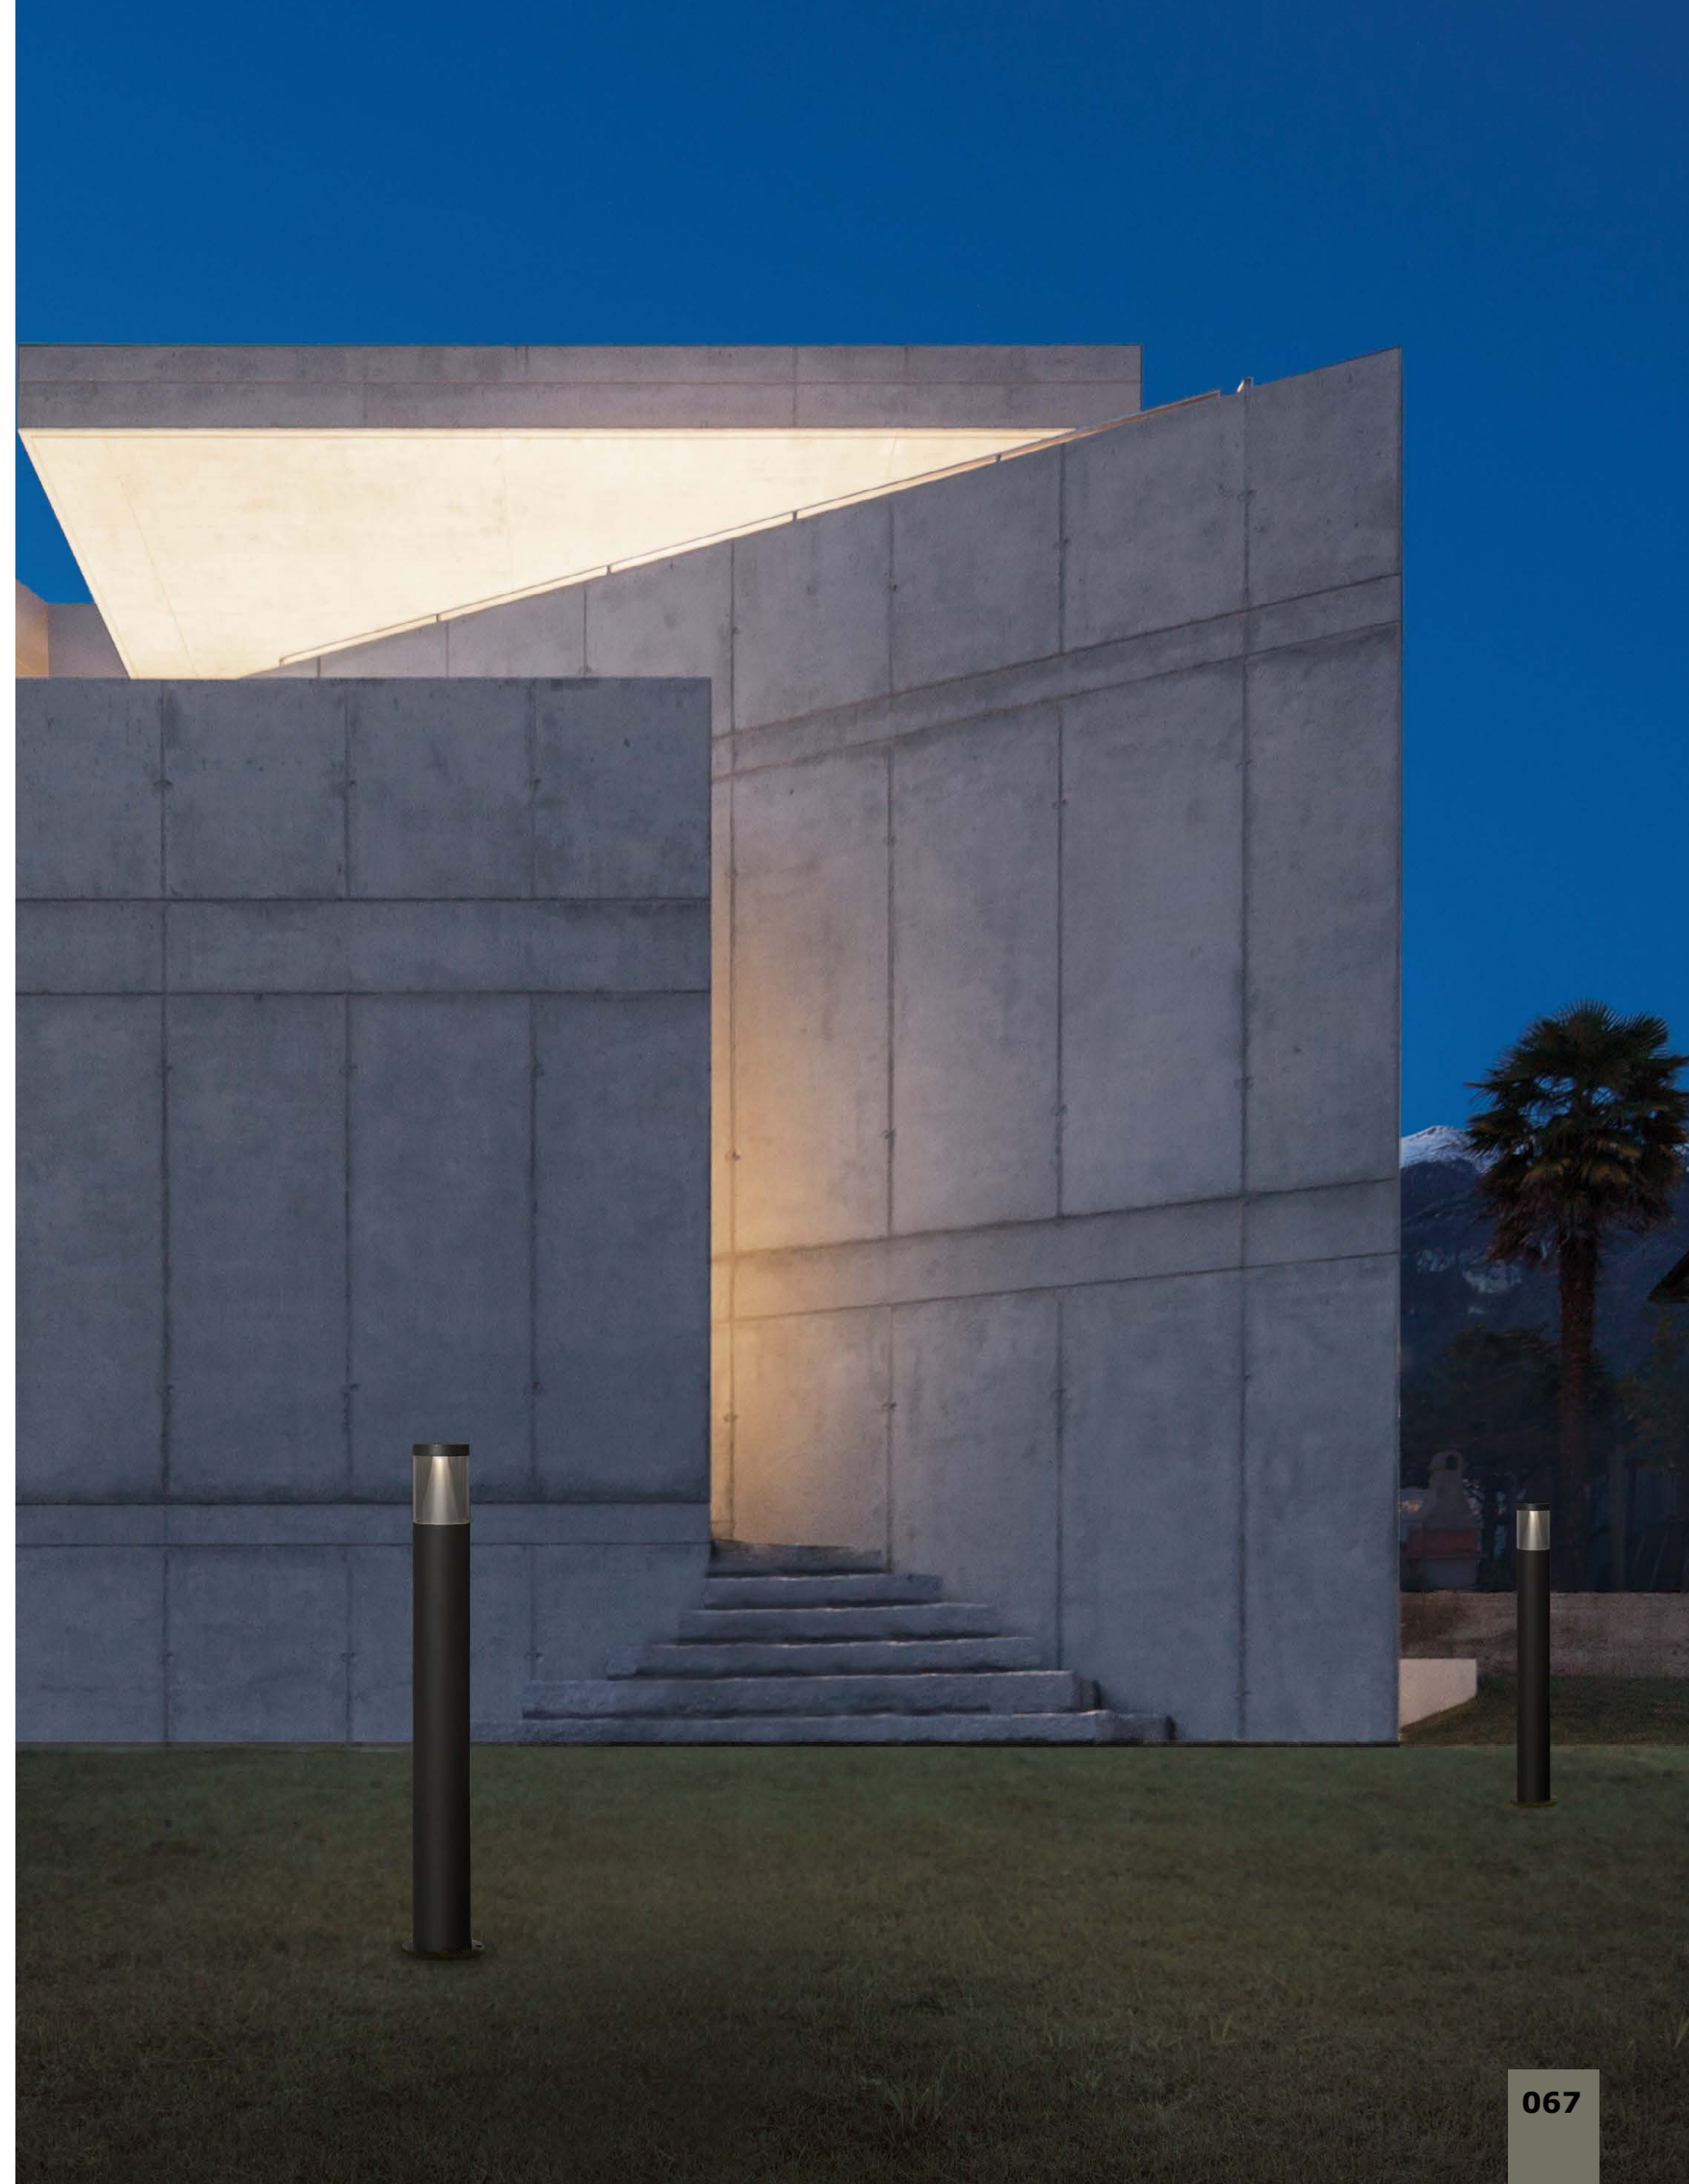

LED IP65 WARM WHITE

IP65

ROCK - 9905025
Sandy Black Aluminium
Silver Aluminium & Clear Acrylic
LED 8 Watt 937Lm
3000K 220-240 Volt
Beam Angle 120° IP65
D: 9 H: 43 cm

ROCK - 9905024
Sandy Black Aluminium
Silver Aluminium & Clear Acrylic
LED 8 Watt 937Lm
3000K 220-240 Volt
Beam Angle 120° IP65
D: 9 H: 83 cm