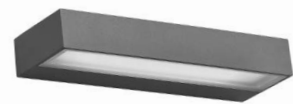

FUNGO - 9027201

Dark Gray Aluminium
Glass Diffuser
LED 12 Watt 536Lm
3000K 220-240 Volt 50Hz
Beam Angle 120° IP65
Light Down

L: 22 W: 7.6 H: 3.2 cm