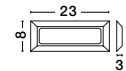

PULSAR - 811501

Dark Gray ABS
Acrylic Diffuser
LED 4 Watt 557Lm
3000K or 4000K
220-220 Volt 50Hz
Beam Angle 62° IP54
AC Driver Included
L: 23 W: 3 H: 8 cm