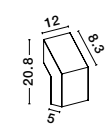

BRIGITTA - 9020928
Black Aluminium
& Anti-Glare Acrylic Diffuser
LED 6 Watt 503Lm
3000K 100-240V IP65
L: 12 W: 8.3 H: 20.8 cm