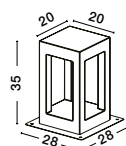

ISIDORA - 870445
 Black Die-Casting Aluminium
 Clear Glass
 LED E27 1x12 Watt
 220-240 Volt IP54
 Bulb Excluded
 D: 22 H: 95 cm

CEMENT WALL & FLOOR

BEV - 9540214
 Gray Cement
 Glass Diffuser
 LED 5 Watt 200Lm
 3000K 120-230V IP65
 L: 17 W: 17 H: 20 cm