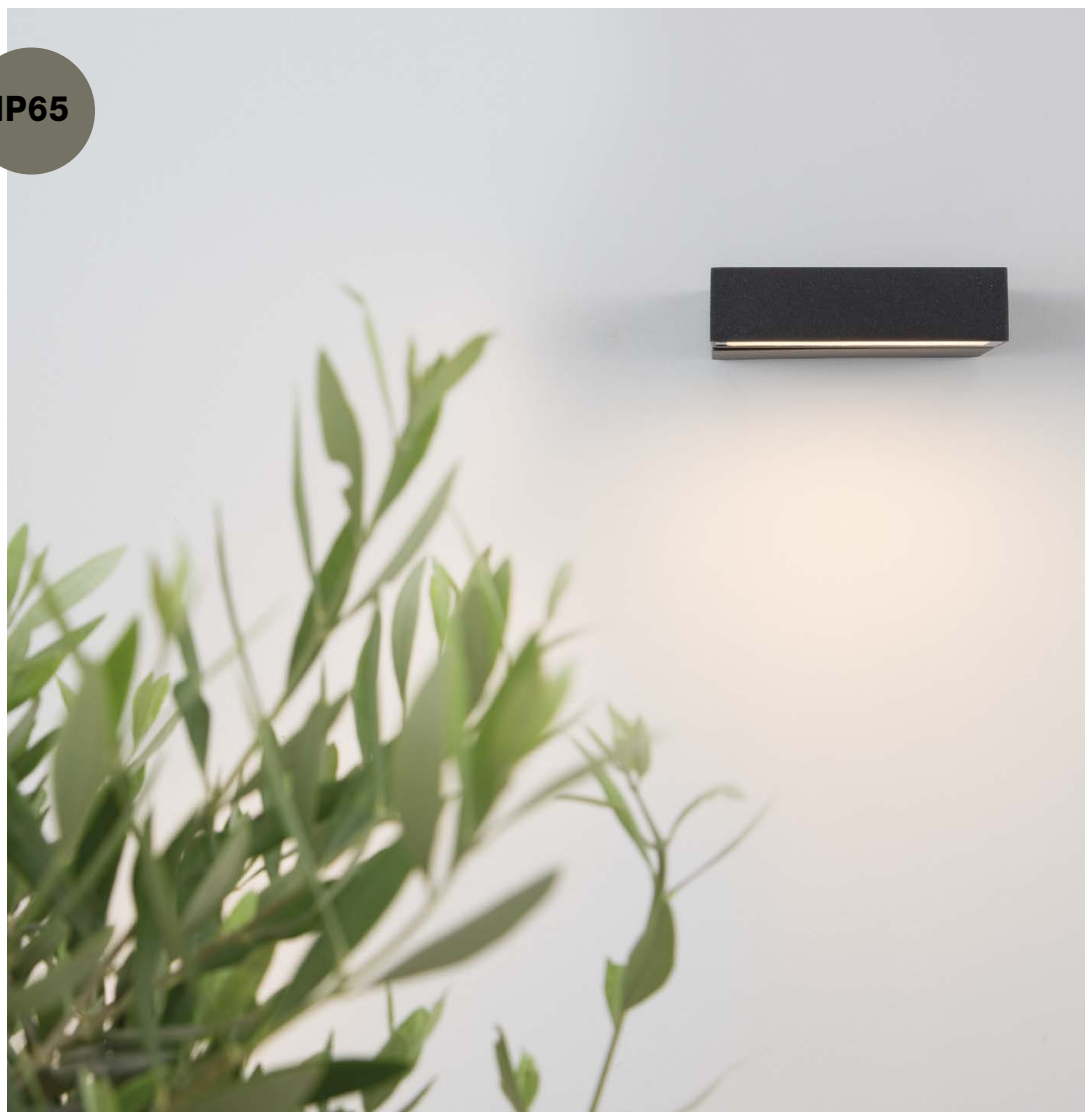

BRIN - 9160101

Anthracite Die-Casting Aluminium
Clear Glass
LED 9.5 Watt 340.76Lm
3000K 200-240 Volt
Beam Angle 101° IP65
L: 14 W: 14.5 H: 3.5 cm