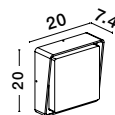

IP65

ZENON - 9492610
 Anthracite Die-Casting
 Aluminium & Frost Acrylic
 LED 10 Watt 558Lm
 3000K 220-240V
 Beam Angle 114° IP65
 L: 18 W: 7.5 H: 9 cm

CAPE - 9492550
 Anthracite Die-Casting Aluminium
 Frost Acrylic & Clear Glass
 LED 10 Watt 763Lm
 3000K 220-240V
 Beam Angle 112° IP65
 L: 20 W: 7.4 H: 20 cm