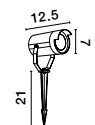

KIMIKO . 9026127

Black Aluminium
& Clear Glass
LED GU10 1x10 Watt
220-240 Volt
Bulb Excluded IP54
D: 7 W: 12.5 H: 21 cm