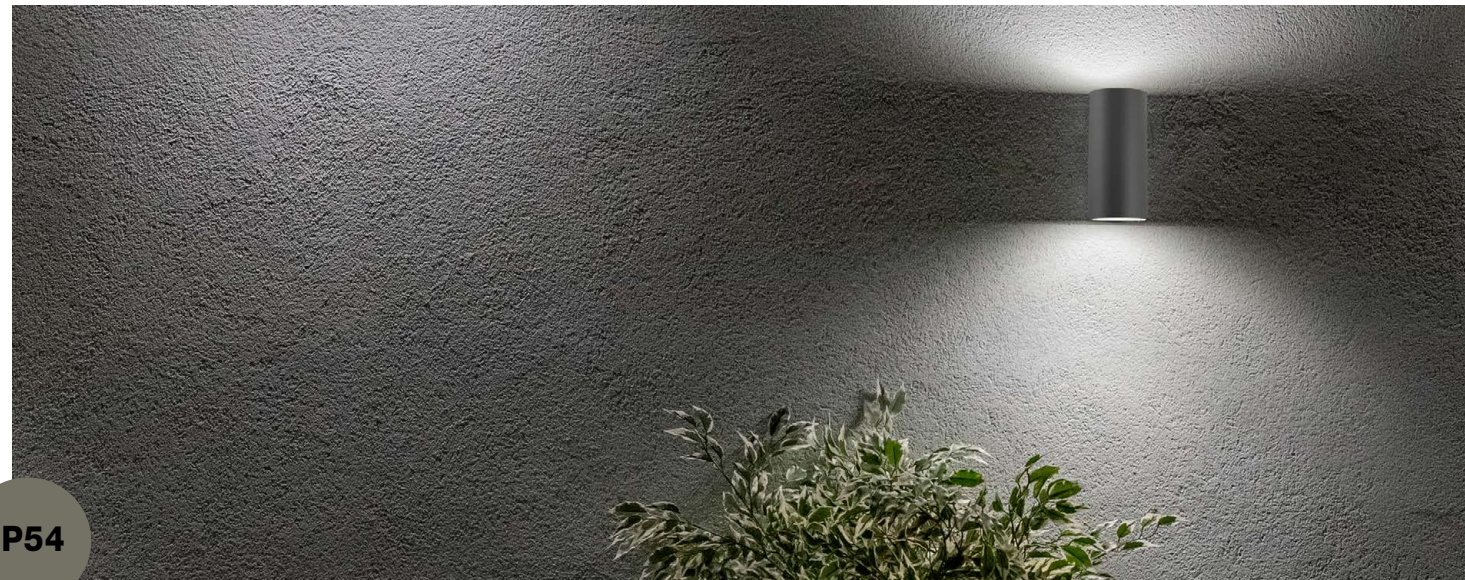

NERO - 710022
Dark Gray Aluminium
Glass Diffuser
LED GU10 2x7 Watt
220-240 Volt IP54
Bulb Excluded
Light Up & Down
D: 7 W: 8 H: 15 cm

NERO - 710021
Dark Gray Aluminium
Glass Diffuser
LED GU10 1x7 Watt
220-240 Volt IP54
Bulb Excluded
Light Down
D: 7 W: 8 H: 8 cm

NERO - 710042
Dark Gray Aluminium
Glass Diffuser
LED GU10 2x7 Watt
220-240 Volt IP54
Bulb Excluded
Light Up & Down
L: 6.7 W: 8 H: 15 cm

NERO - 710041
Dark Gray Aluminium
Glass Diffuser
LED GU10 1x7 Watt
220-240 Volt IP54
Bulb Excluded
Light Down
L: 6.7 W: 8 H: 8 cm

IP54

NERO - 910022
Aluminium White
Glass Diffuser
LED GU10 2x7 Watt
220-240 Volt IP54
Bulb Excluded
Light Up & Down
D: 7 W: 8 H: 15 cm

NERO - 910021
Aluminium White
Glass Diffuser
LED GU10 1x7 Watt
220-240 Volt IP54
Bulb Excluded
Light Down
D: 7 W: 8 H: 8 cm

NERO - 910042
Aluminium White
Glass Diffuser
LED GU10 2x7 Watt
220-240 Volt IP54
Bulb Excluded
Light Up & Down
L: 6.7 W: 8 H: 15 cm

NERO - 910041
Aluminium White
Glass Diffuser
LED GU10 1x7 Watt
220-240 Volt IP54
Bulb Excluded
Light Down
L: 6.7 W: 8 H: 8 cm