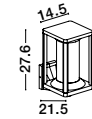

LOEVE - 9193101
Anthracite Die-Casting
Aluminium & Clear Acrylic
LED E27 1x12 Watt
220-240 Volt IP65
Bulb Excluded
L: 14.5 W: 21.5 H: 27.6 cm
BULB EXCL. IP65

IP65