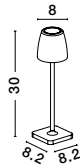

COLT - 9223414

Dimmable
Sandy Olive Green Die-Casting Aluminium & Acrylic
LED 2 Watt 207Lm 3000K IP54
Beam Angle 62° DC 5 Volt
Switch On/Off USB Wire
D: 8 H: 30 cm