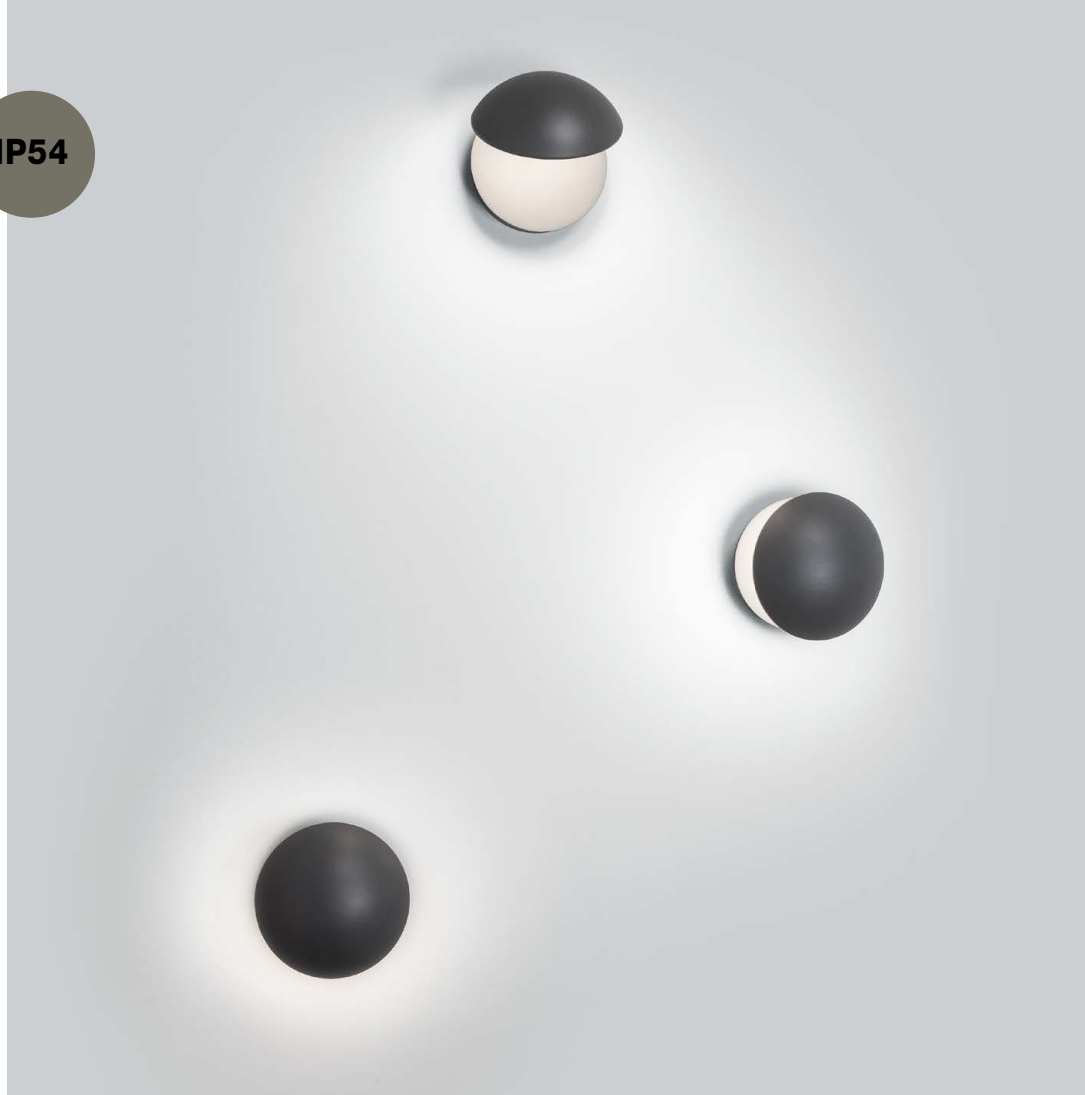

ZARI - 9226214
 Sandy Black Aluminium & Glass
 Osram LED 4x1 Watt 265Lm
 3000K 100-240 Volt 50Hz
 Beam Angle 4x38° IP54
 L: 5.5 W: 6.5 H: 6.5 cm
 Light in 4 directions

IP54

IP54

Adjustable

AGILE - 833426

Dark Gray Die-Casting Aluminium
LED 13 Watt 480Lm
3000K 220-240 Volt 50Hz
Adjustable Beam Max 120° IP54
D: 15 W: 11.7 H: 15 cm