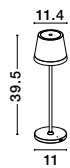

Charging time: 4.5hrs
 • Touch 1: 100% of light - 10hrs
 • Touch 2: 50% of light - 20 hrs

IP54

TWO DIFFERENT TYPES OF CHARGING

PG RECHARGING BASE

USB TYPE C

SEINA - 9223406
 Dimmable
 Sandy Black Aluminium & Acrylic
 LED 2 Watt 192Lm
 2700K DC 5 Volt IP54
 Switch On/Off
 Rechargeable with PG base or White USB Type C Wire
 D: 11.4 H: 39.5 cm