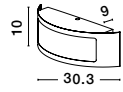

ZENITH . 9020932
Dark Gray Stainless Aluminium
Anti-Glare Acrylic Diffuser
LED E27 1x12 Watt
220-240 Volt
Bulb Excluded IP44
L: 30.3 W: 9 H: 10 cm