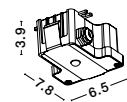

SOURCE - 9117082

Grey Aluminium
LED 3.5 Watt 111.65Lm
3000K 220-240V IP65
HEP DRIVER
Compatible with: 9117080,
9117084, 9117086
L: 6.5 W: 6.7 H: 3.9 cm

IP65