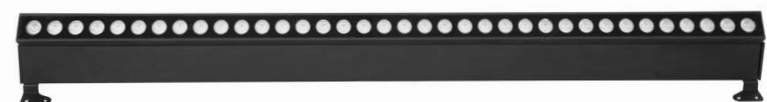

WALL WASHER - 9011161

Wall Washer
Sandy Black Aluminium & Glass
LED Chip Cree 32 Watt 3387.5Lm
3000K DC24V Adjustable
Beam Angle 30° IP67
L: 100 W: 6.5 H: 12 cm
Max Power 300 Watt

Rotation 30°

WALL WASHER - 9011162