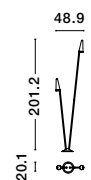

FLOOR & WALL

IP54

MABEL - 9002869

Black Aluminium
& Clear Glass
LED 8.5 Watt 590Lm
3000K 220-240 Volt
Beam Angle 36° IP54
Cable Length: 64 cm
D: 7.8 W: 7.8 H: 150 cm

MABEL - 9002870

Black Aluminium
& Clear Glass
LED 17 Watt 1190Lm
3000K 220-240 Volt
Beam Angle 36° IP54
Cable Length: 35 cm
D: 48.9 W: 20.1 H: 201.2 cm