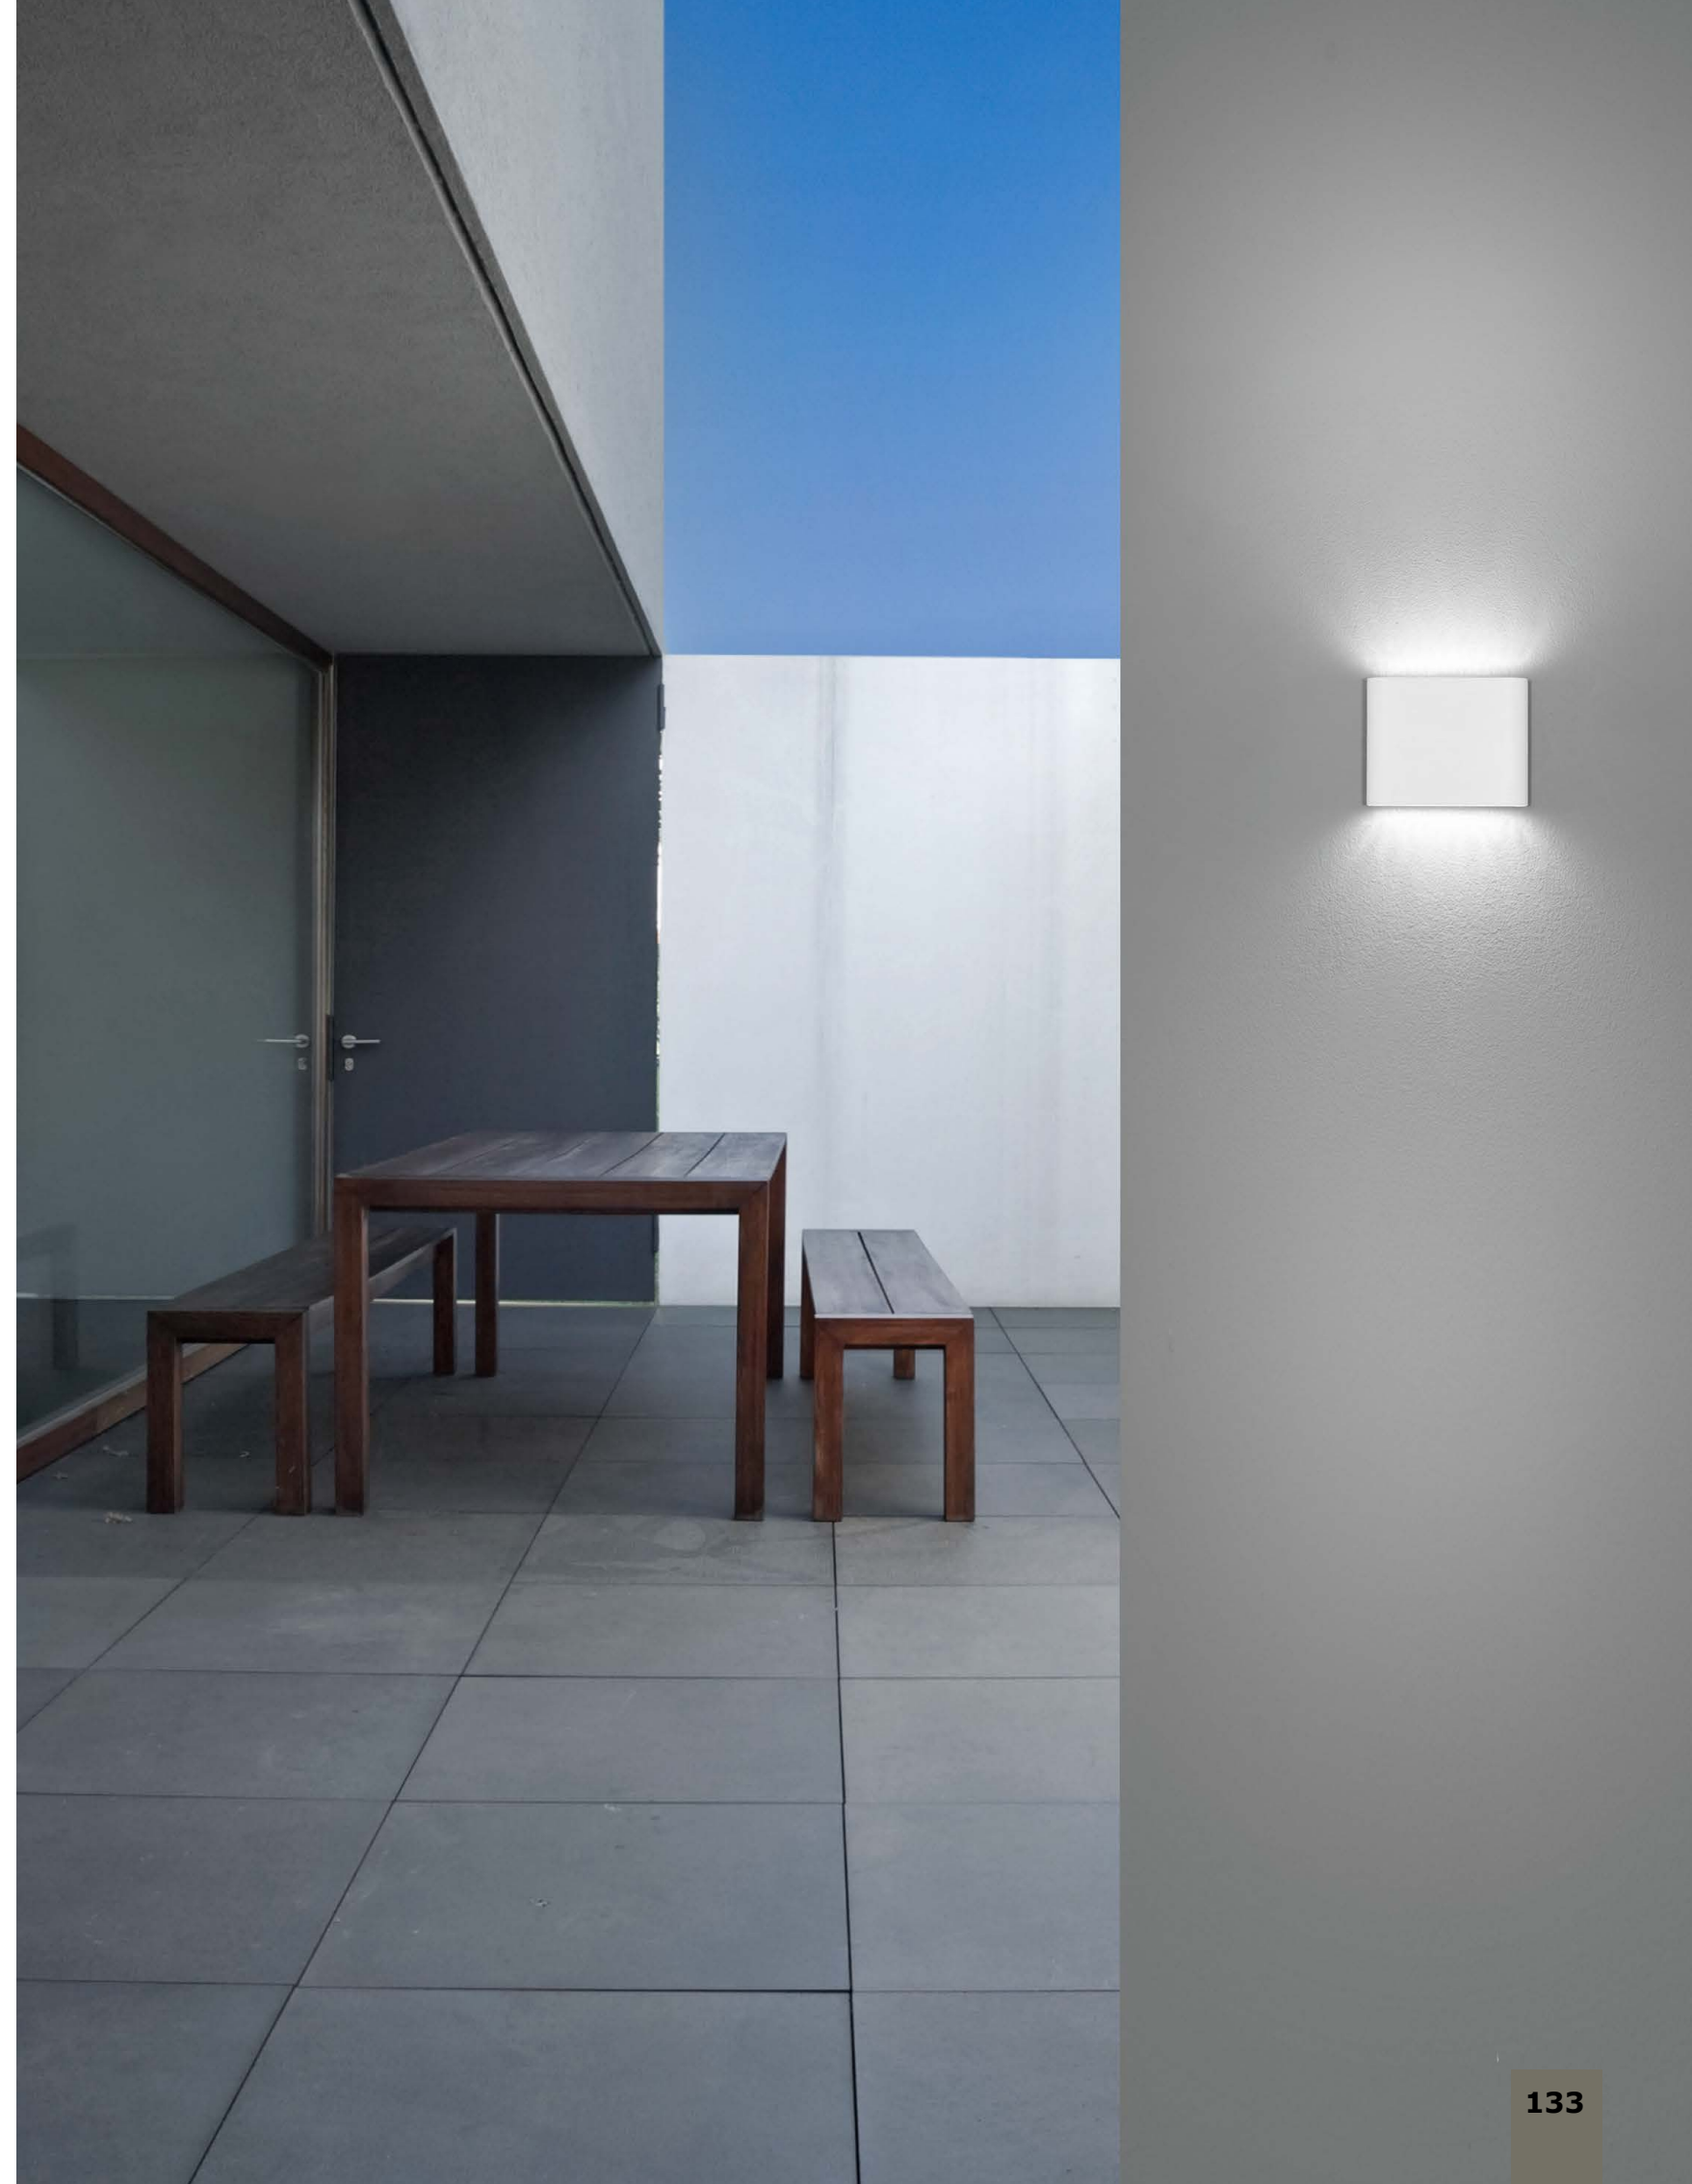

IP54

COMO - 741661

Sandy White Aluminium
Glass Diffuser
LED 2x3 Watt 510Lm
3000K 220-240 Volt 50Hz
Beam Angle 2x34° IP54
Light Up & Down

L: 15 W: 7 H: 11 cm

COMO - 741662

Dark Gray Aluminium
Glass Diffuser
LED 2x3 Watt 510Lm
3000K 220-240 Volt 50Hz
Beam Angle 2x34° IP54
Light Up & Down

L: 15 W: 7 H: 11 cm

SOHO - 740401

Dark Gray Aluminium
Glass Diffuser
LED 2x3 Watt 480Lm
3000K 220-240 Volt 50Hz
Beam 2x60° IP54
Light Up & Down

L: 12 W: 3 H: 9 cm

SOHO - 740404

Dark Gray Aluminium
Glass Diffuser
LED 2x5 Watt 800Lm
3000K 220-240 Volt 50Hz
Beam 2x60° IP54
Light Up & Down

L: 18.5 W: 3 H: 10 cm

SOHO - 740402

Sandy White Aluminium
Glass Diffuser
LED 2x3 Watt 480Lm
3000K 220-240 Volt 50Hz
Beam 2x60° IP54
Light Up & Down

L: 12 W: 3 H: 9 cm

SOHO - 740403

Sandy White Aluminium
Glass Diffuser
LED 2x5 Watt 800Lm
3000K 220-240 Volt 50Hz
Beam 2x60° IP54
Light Up & Down

L: 18.5 W: 3 H: 10 cm