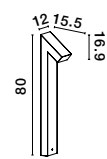

BRIGITTA - 9020931
Black Aluminium
& Anti-Glare Acrylic Diffuser
LED 6 Watt 526Lm
3000K 100-240V IP65
L: 12 W: 15.5 H: 80 cm