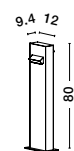

ZELDA - 9020923
Black Aluminium
& Anti-Glare Acrylic Diffuser
LED 9 Watt 590Lm
3000K 100-240V IP65
L: 12 W: 9.4 H: 40 cm