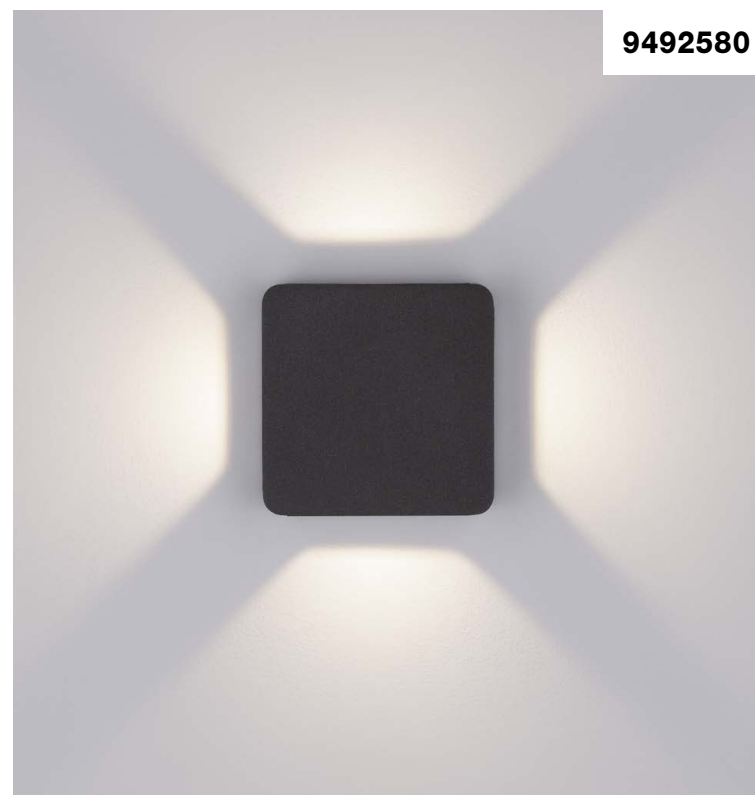

9492580

9492580