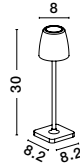

COLT - 9223412

Dimmable
Sandy Rust Brown Die-Casting Aluminium & Acrylic
LED 2 Watt 207Lm 3000K IP54
Beam Angle 62° DC 5 Volt
Switch On/Off USB Wire
D: 8 H: 30 cm