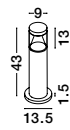

ROCK - 9905025
Sandy Black Aluminium
Silver Aluminium & Clear Acrylic
LED 8 Watt 937Lm
3000K 220-240 Volt
Beam Angle 120° IP65
D: 9 H: 43 cm