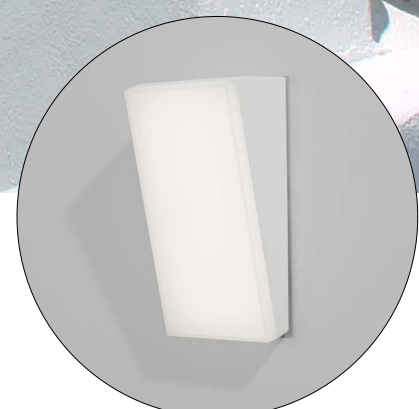

KEEN - 9270015
Sandy Black Aluminium
Acrylic Diffuser
LED 12 Watt 1080Lm
3000K 220-240 Volt 50Hz
Beam Angle 108° IP65
L: 9 W: 7 H: 18 cm

KEEN - 9270016
Sandy White Aluminium
Acrylic Diffuser
LED 12 Watt 1080Lm
3000K 220-240 Volt 50Hz
Beam Angle 108° IP65
L: 9 W: 7 H: 18 cm