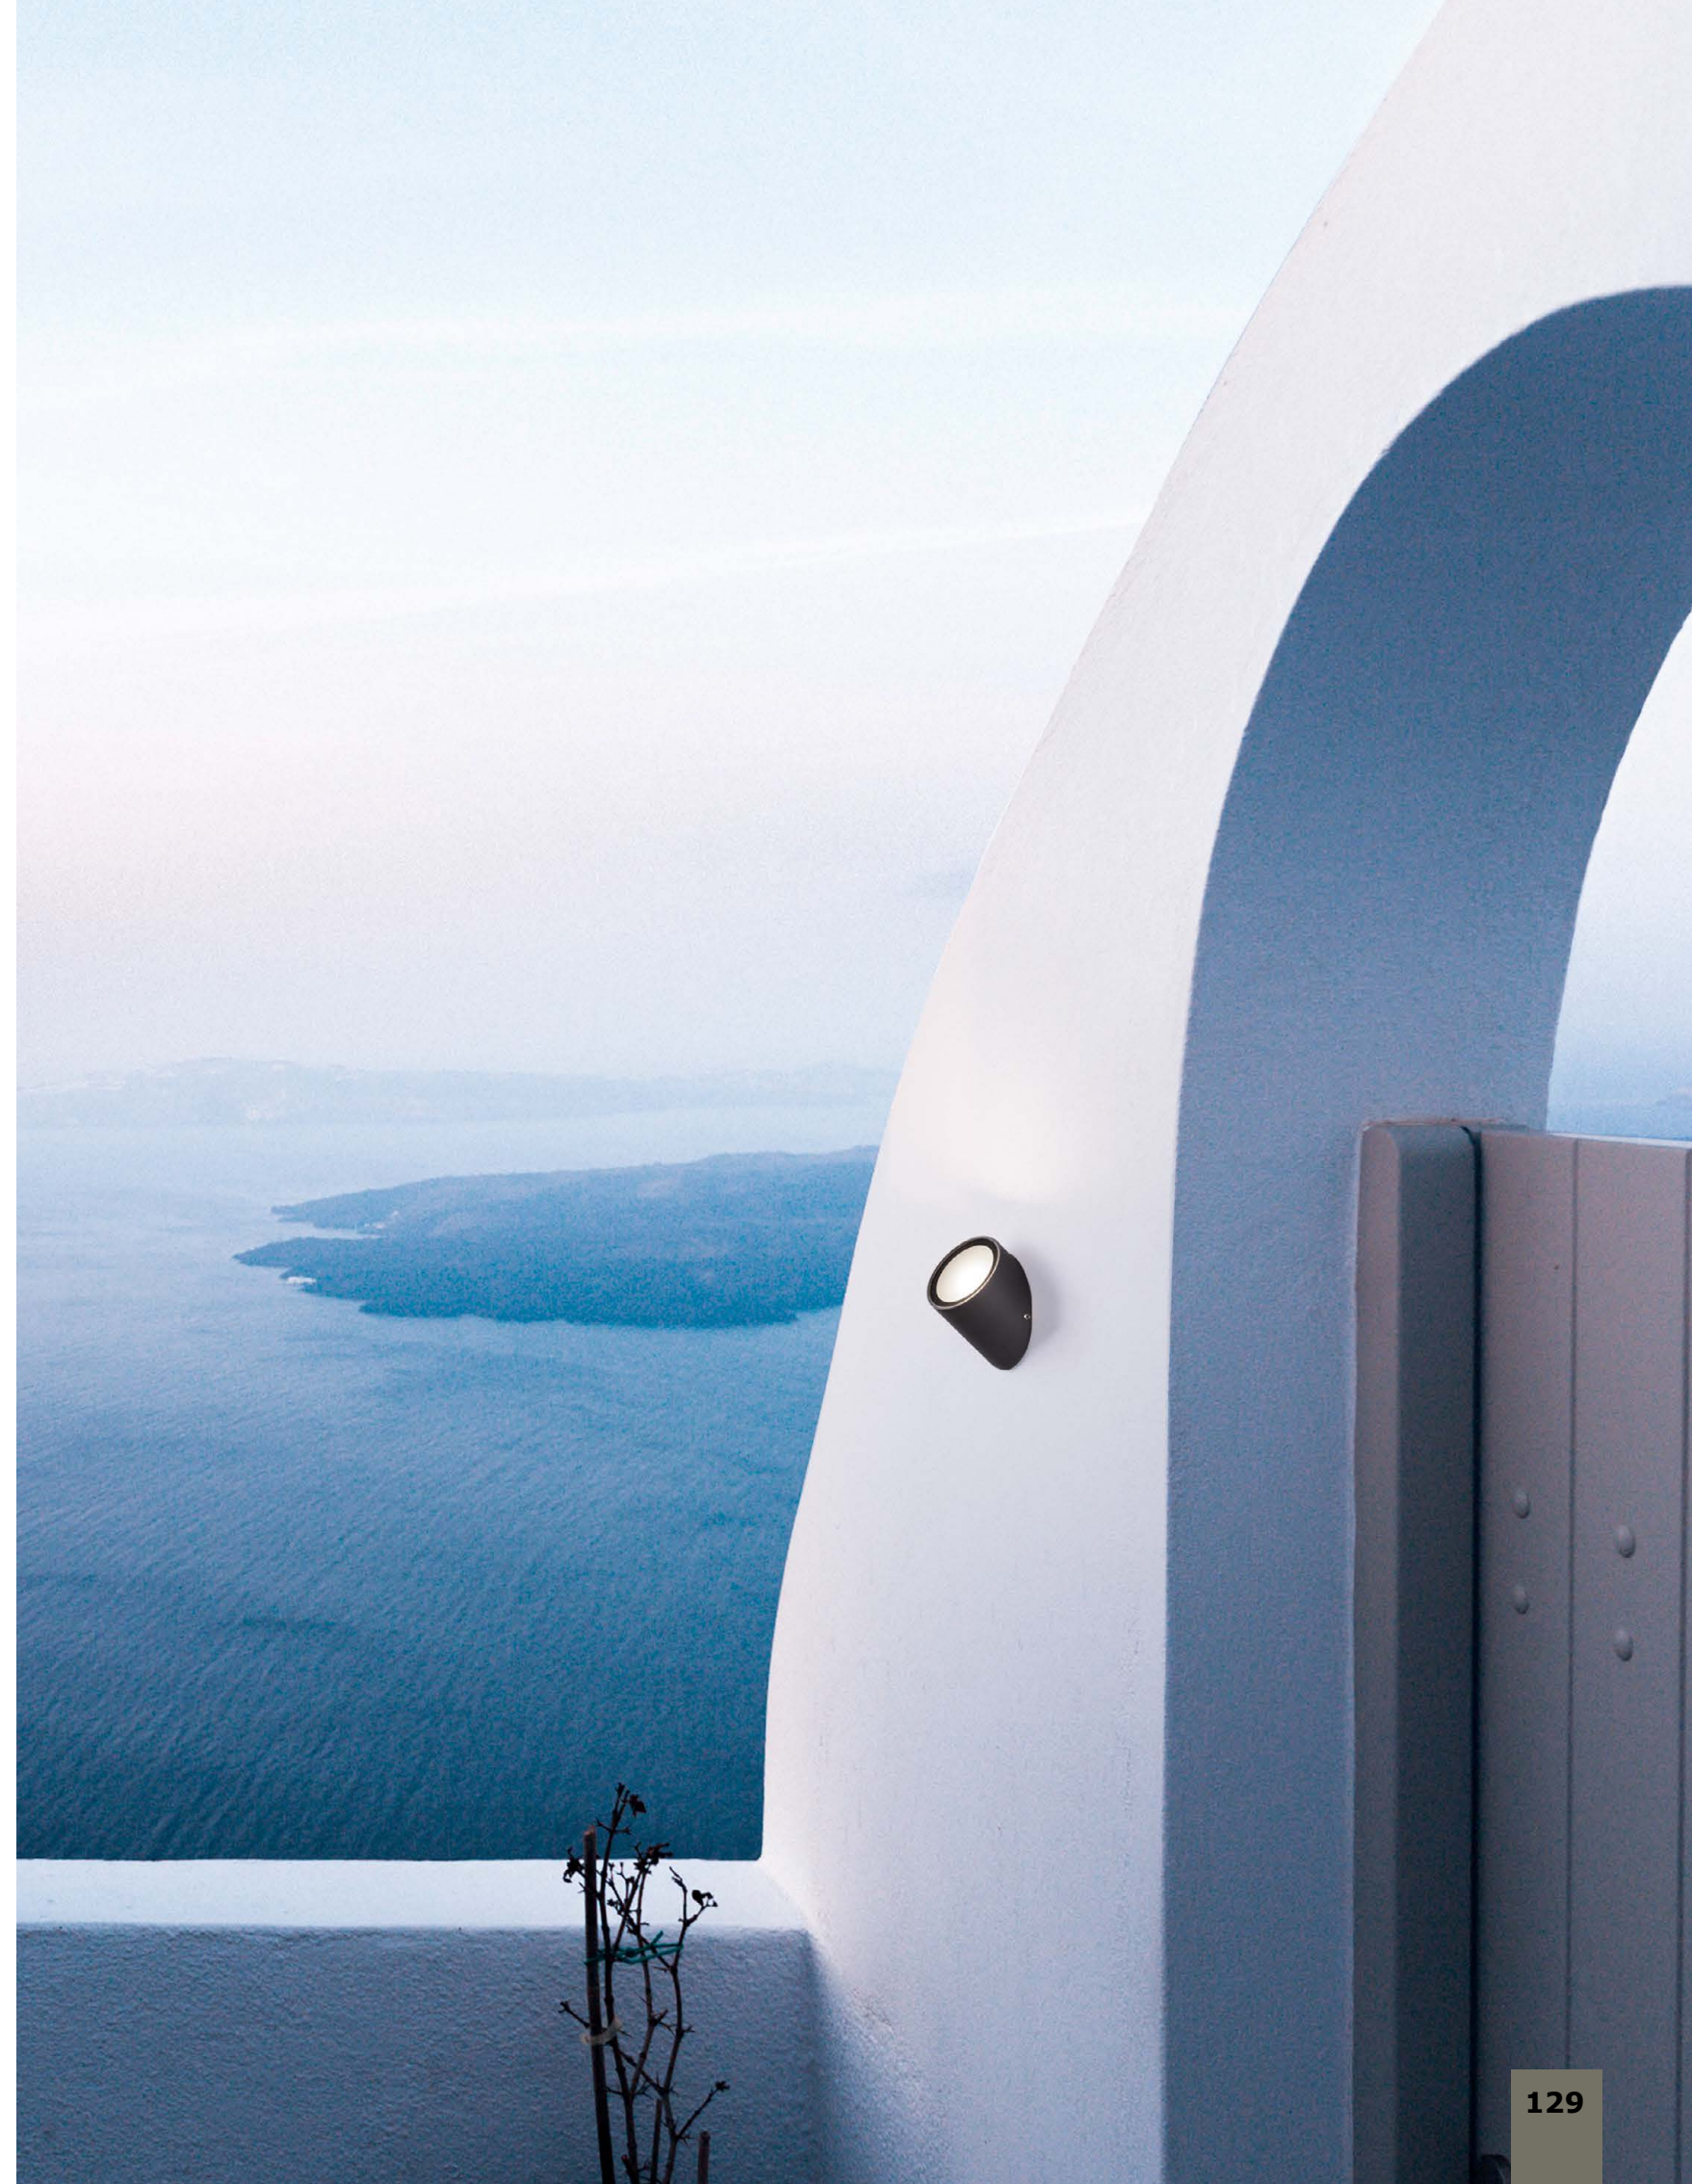

9492620

9492620

IP65

PARRIS - 9492620
 Anthracite Die-Casting Aluminium
 & Clear Glass
 LED 8.6 Watt 395Lm
 3000K 220-240V
 Beam Angle 101° IP65
 L: 12 W: 12 H: 11.5 cm

SERIKA - 9492580
 Anthracite Die-Casting Aluminium
 & Clear Glass
 LED 8 Watt 188Lm
 3000K 220-240V
 Beam Angle 222° IP65
 L: 11 W: 6 H: 11 cm