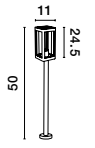

FIGO - 9060193
Dark Grey Aluminum
& Clear Glass
LED E27 1x12 Watt
220-240 Volt
Bulb Excluded IP54
L: 11 W: 11 H: 50 cm