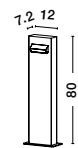

ZELDA - 9020922
Black Aluminium
& Anti-Glare Acrylic Diffuser
LED 6 Watt 301Lm
3000K 100-240V IP65
L: 12 W: 7.2 H: 80 cm
LED IP65 WARM WHITE