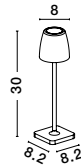

COLT - 9223413

Dimmable
Sandy Dark Grey Die-Casting Aluminium & Acrylic
LED 2 Watt 207Lm 3000K IP54
Beam Angle 62° DC 5 Volt
Switch On/Off USB Wire
D: 8 H: 30 cm