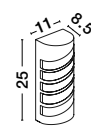

LIMBIO - 9010621

White Acrylic
Glass Diffuser
LED GU10 2x7 Watt
Bulb Excluded IP44
Light Up & Down
D: 8 W: 8.5 H: 16 cm

IP65

LUPO - 9926617

Black Aluminium
Acrylic Diffuser
LED 10 Watt 380Lm
3000K 220-240 Volt 50Hz
Beam Angle 64° IP65
L: 11 W: 8.5 H: 25 cm