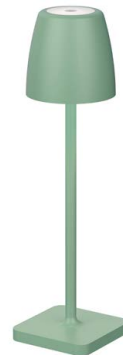

IP54

IP54 PORTABLE

Charging time: 7-8hrs
 • Touch 1: 100% of light - 8-9hrs
 • Touch 2: 5% of light - 280 hrs

COLT - 9223412

Dimmable
 Sandy Rust Brown Die-Casting Aluminium & Acrylic
 LED 2 Watt 207Lm 3000K IP54
 Beam Angle 62° DC 5 Volt
 Switch On/Off USB Wire
 D: 8 H: 30 cm